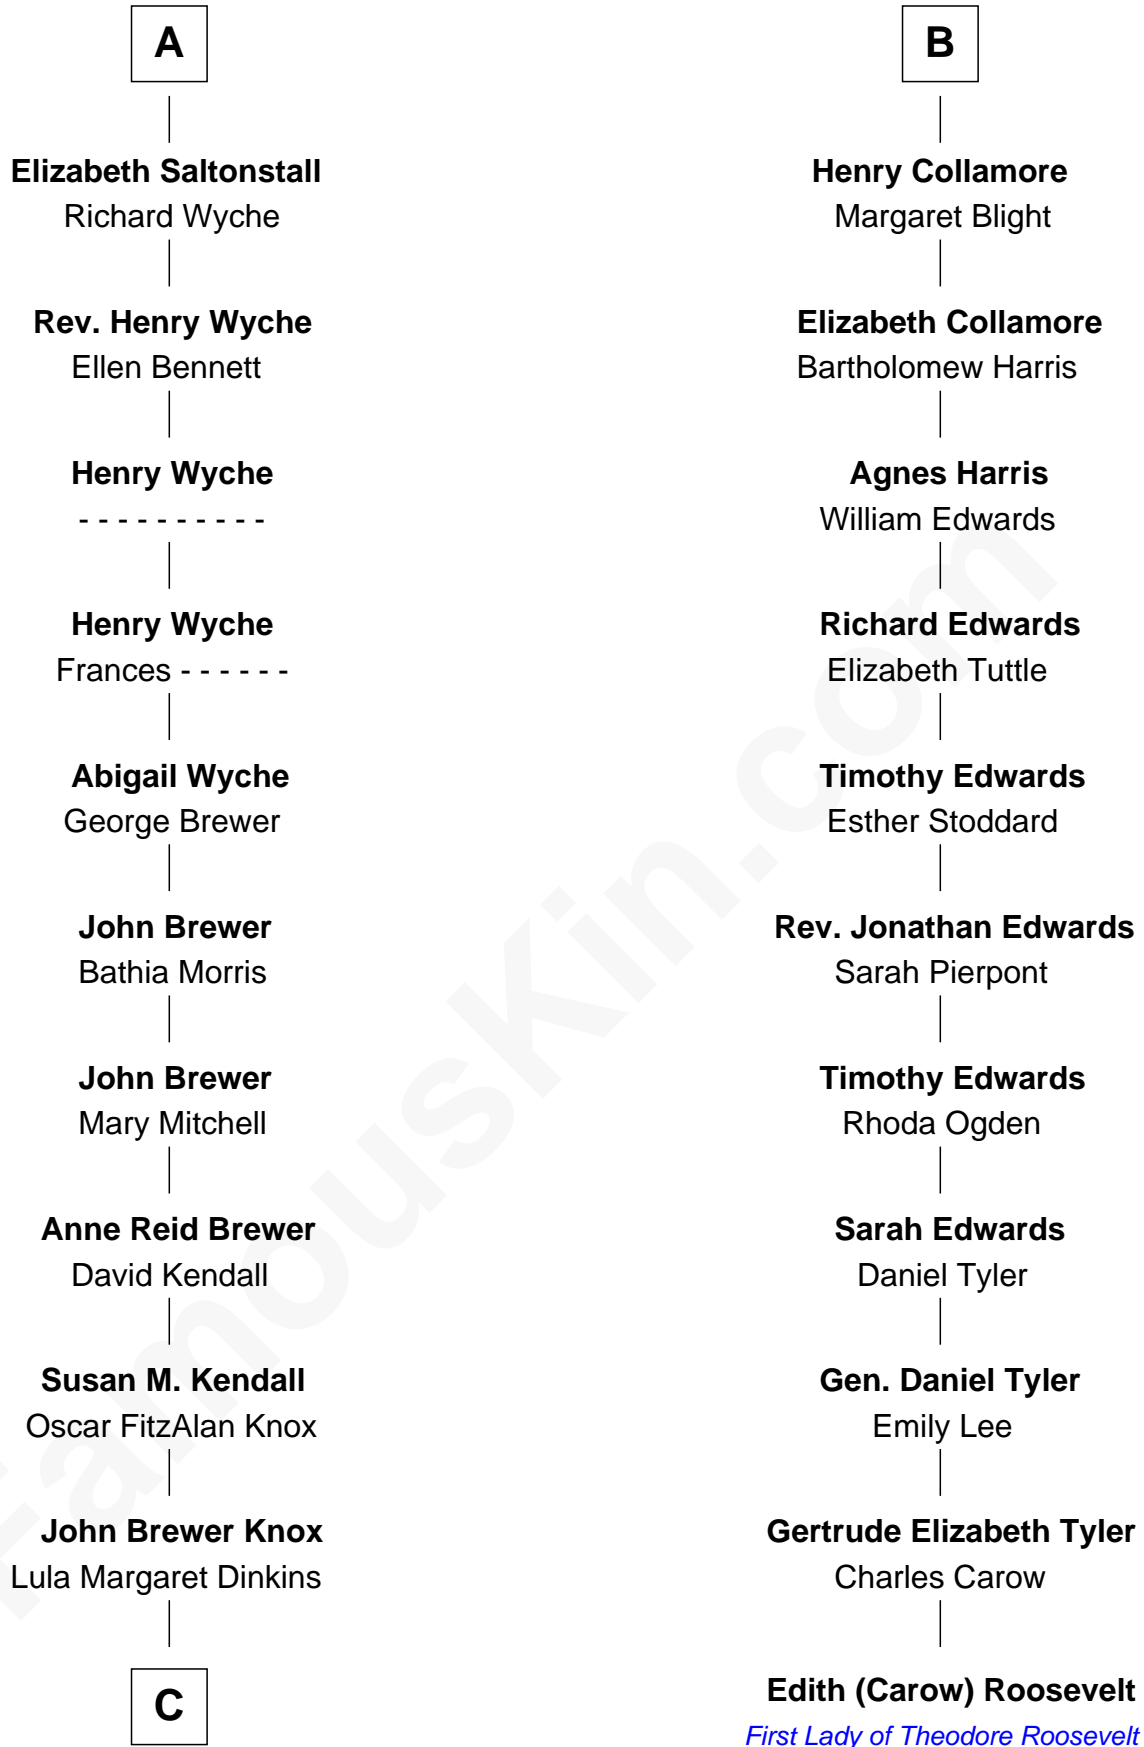

FamousKin.com Relationship Chart of

Truman Capote

Author of In Cold Blood

17th cousin 2 times removed of

Edith (Carow) Roosevelt

First Lady of President Theodore Roosevelt

C

—
Mabel Knox
Archulus Persons

—
Archulus Persons
Lillie May Faulk

—
Truman Capote
Author of In Cold Blood

FamousKin.com