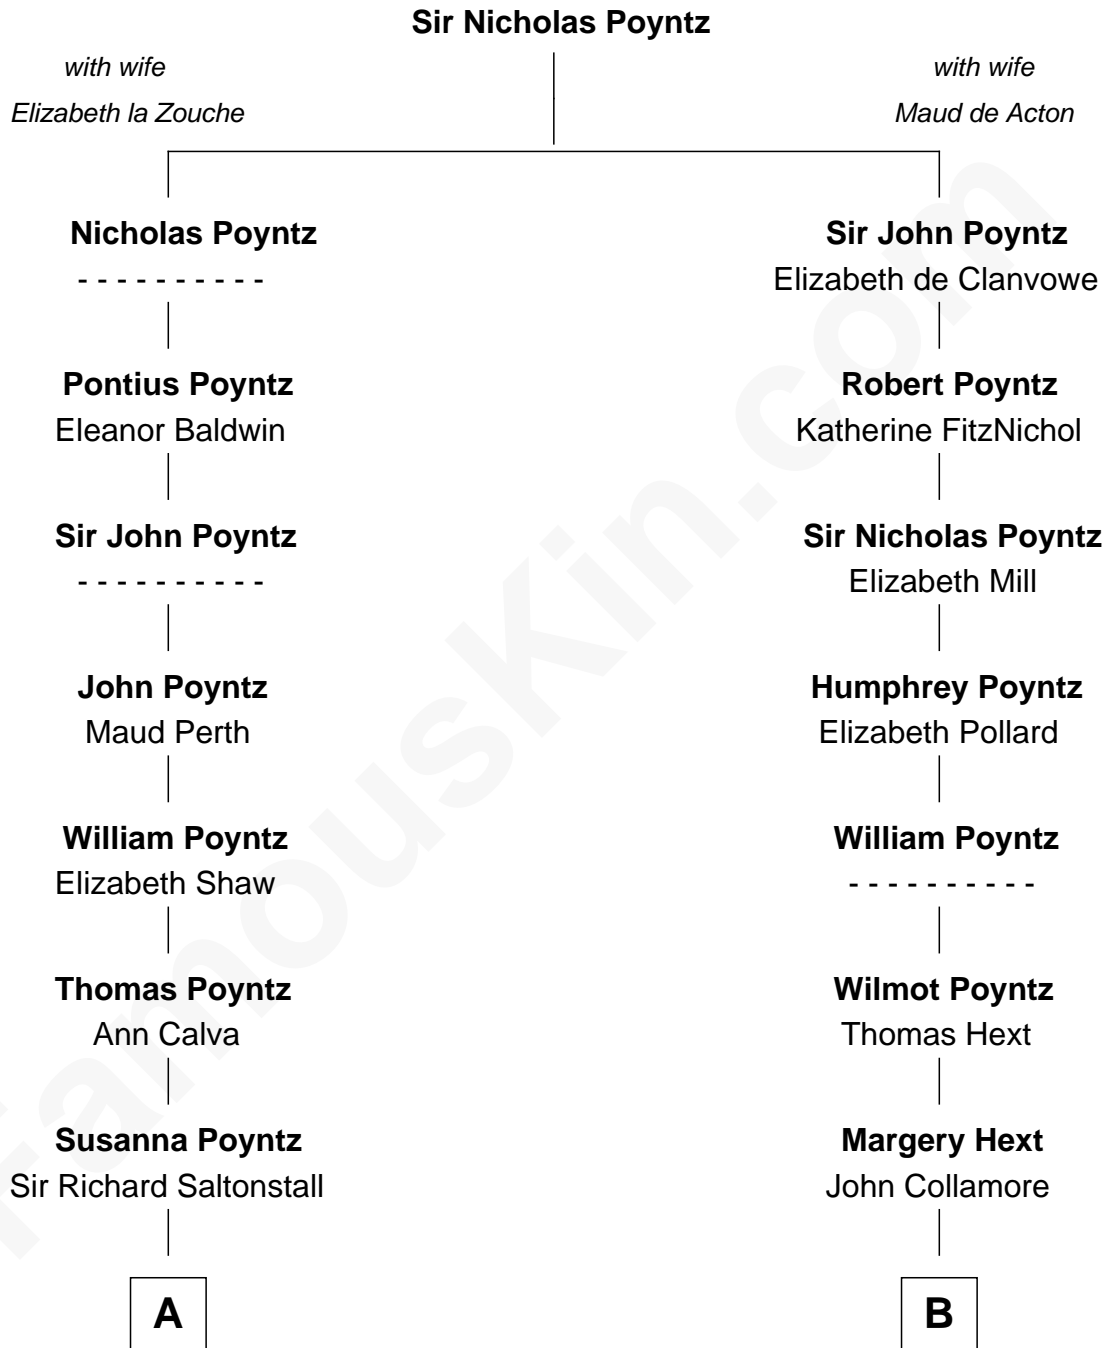

FamousKin.com Relationship Chart of

Truman Capote

Author of In Cold Blood

17th cousin 2 times removed of

Edith (Carow) Roosevelt

First Lady of President Theodore Roosevelt

C

—
Mabel Knox
Archulus Persons

—
Archulus Persons
Lillie May Faulk

—
Truman Capote
Author of In Cold Blood

FamousKin.com