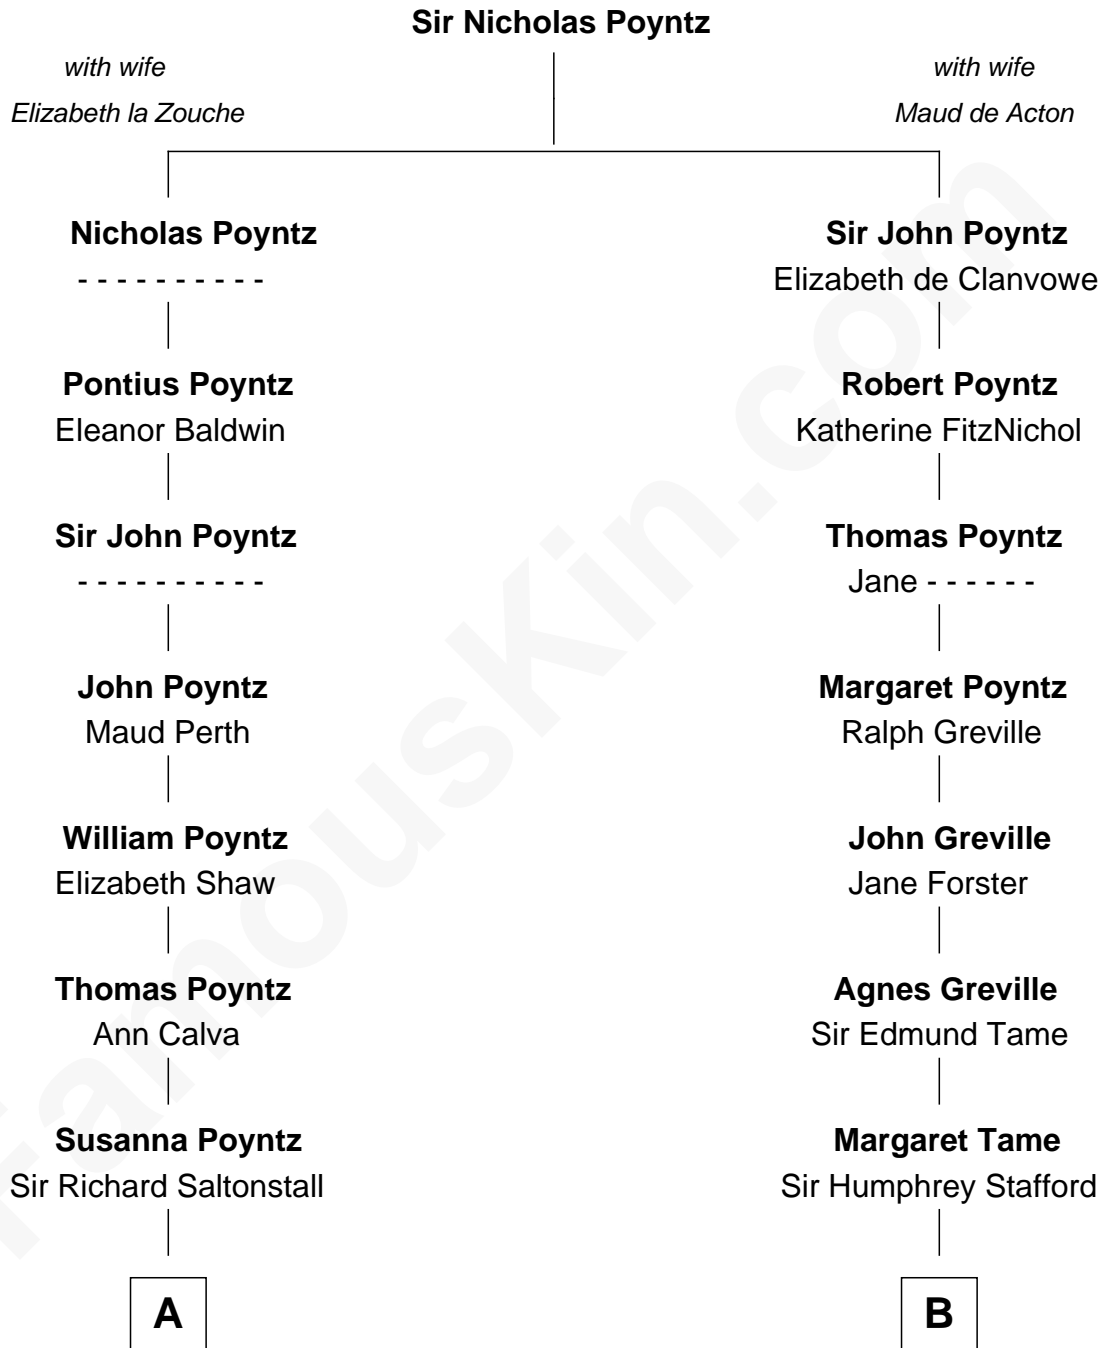

FamousKin.com Relationship Chart of

Truman Capote

Author of In Cold Blood

19th cousin 2 times removed of

Bill Weld

68th Governor of Massachusetts

C

Mabel Knox
Archulus Persons

Archulus Persons
Lillie May Faulk

Truman Capote
Author of [In Cold Blood](#)

D

Elizabeth Hart Treadway
Alexander Moss White

William Augustus White
Harriet Hillard

Margaret Low White
Francis Minot Weld

David Weld
Mary Blake Nichols