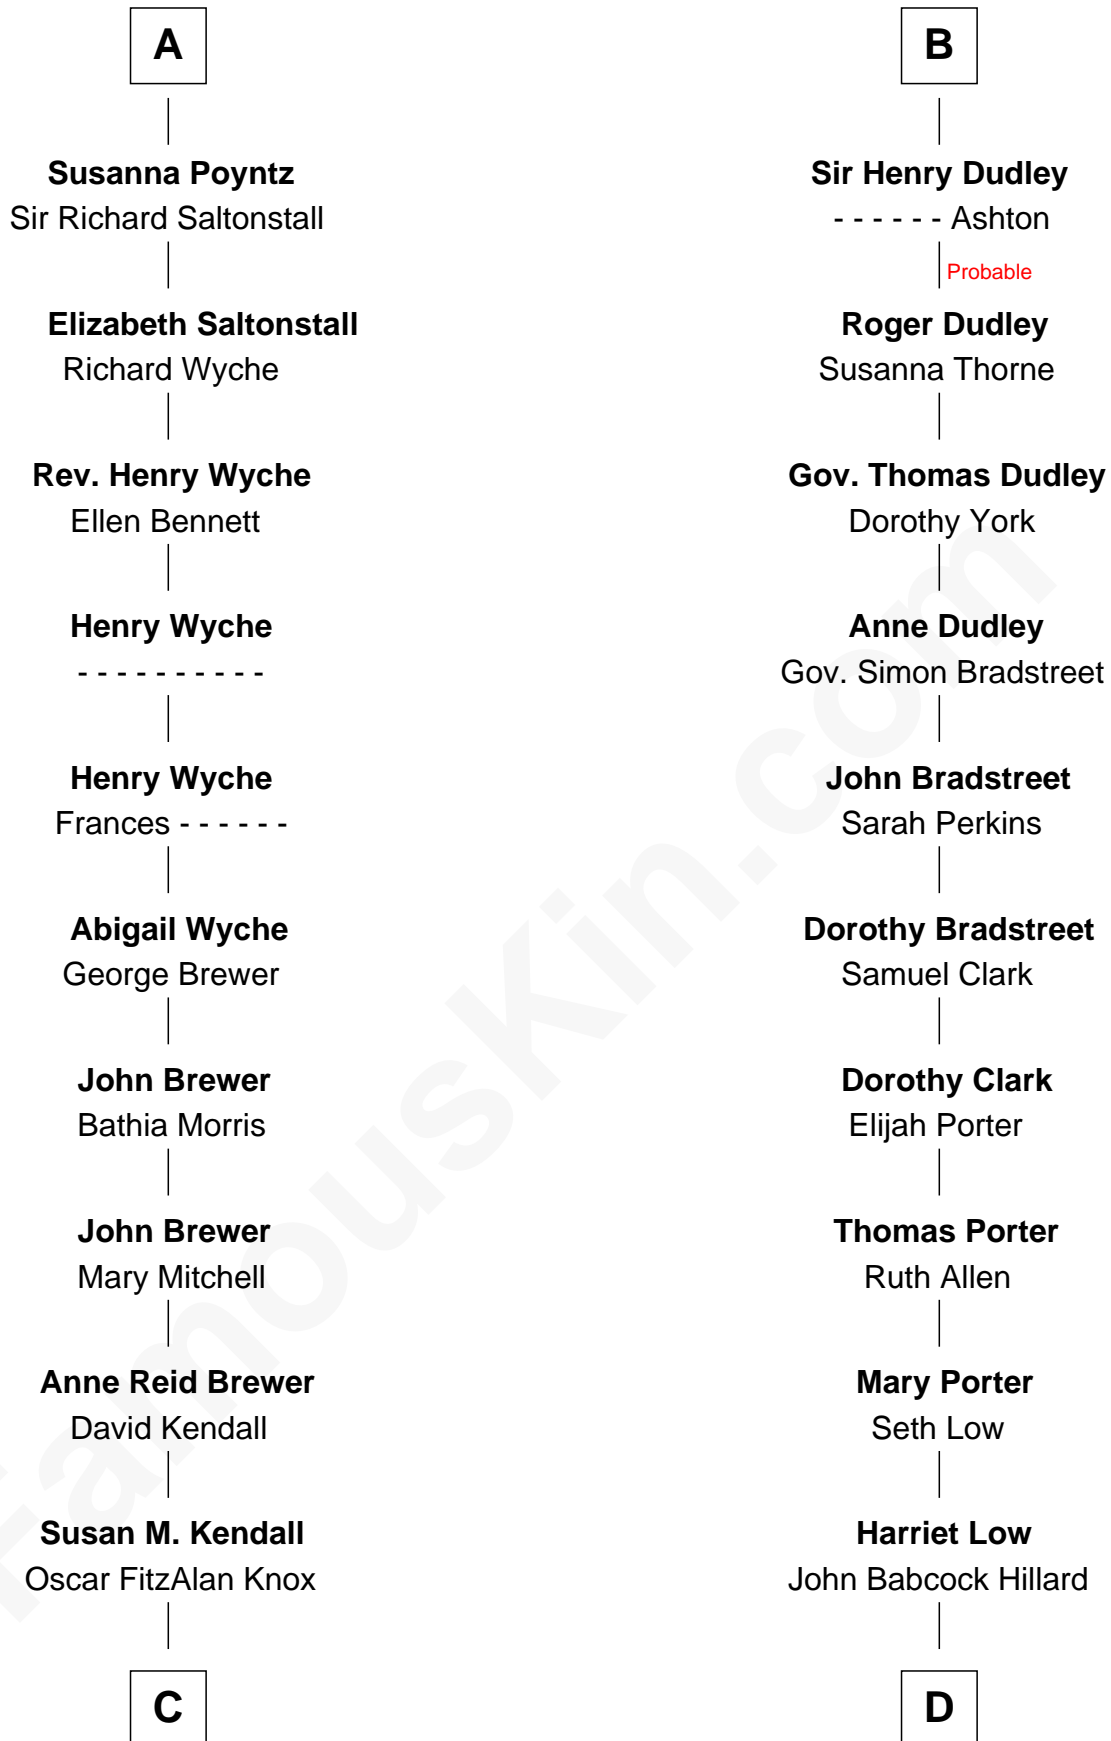

# FamousKin.com Relationship Chart of

**Truman Capote**

*Author of In Cold Blood*

20th cousin of

**Bill Weld**

*68th Governor of Massachusetts*

**Eudo la Zouche**  
Milicent de Cantilupe

**Elizabeth la Zouche**  
Sir Nicholas Poyntz

**Nicholas Poyntz**  
-----

**Pontius Poyntz**  
Eleanor Baldwin

**Sir John Poyntz**  
-----

**John Poyntz**  
Maud Perth

**William Poyntz**  
Elizabeth Shaw

**Thomas Poyntz**  
Ann Calva

**A**

**Eve la Zouche**  
Sir Maurice de Berkeley

**Thomas de Berkeley**  
Katherine de Clyvedon

**Sir John Berkeley**  
Elizabeth Betteshorne

**Elizabeth Berkeley**  
Sir John Sutton

**Sir Edmund Sutton**  
Joyce Tiptoft

**Sir Edward Sutton**  
Cecily Willoughby

**Sir John Sutton**  
Cecily Grey

**B**

**C**

**John Brewer Knox**  
Lula Margaret Dinkins

**Mabel Knox**  
Archulus Persons

**Archulus Persons**  
Lillie May Faulk

**Truman Capote**  
*Author of In Cold Blood*