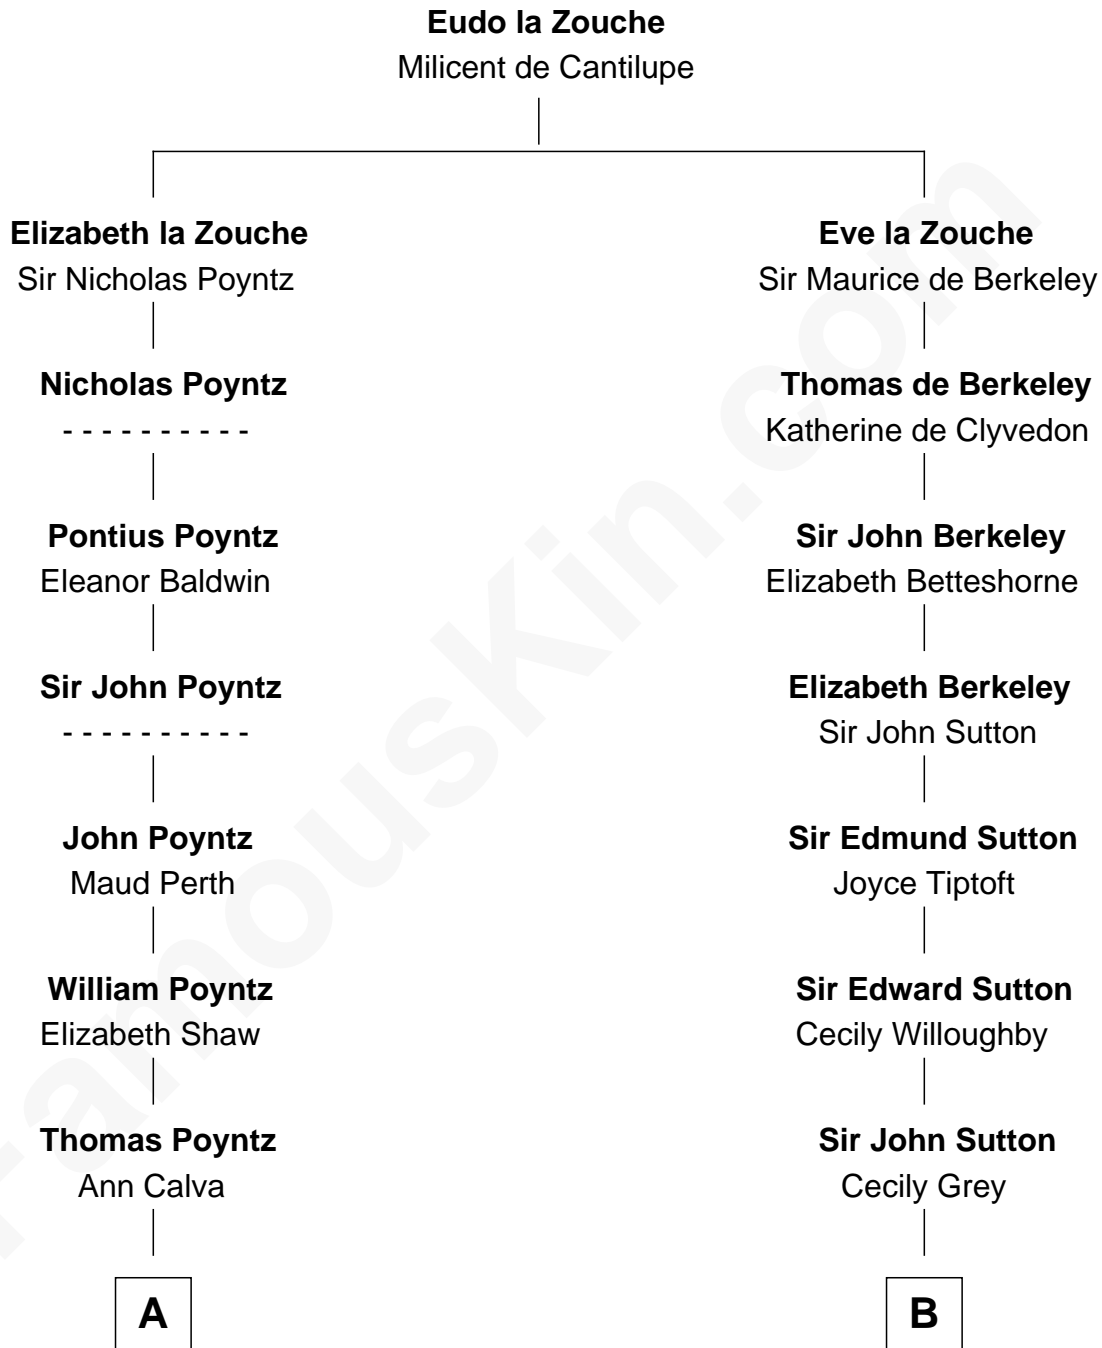

# FamousKin.com Relationship Chart of

**Truman Capote**

*Author of In Cold Blood*

17th cousin 3 times removed of

**Seth Low**

*Mayor of New York City President of Columbia University*

**C**

—  
**John Brewer Knox**  
Lula Margaret Dinkins

—  
**Mabel Knox**  
Archulus Persons

—  
**Archulus Persons**  
Lillie May Faulk

—  
**Truman Capote**  
*Author of In Cold Blood*

FamousKin.com