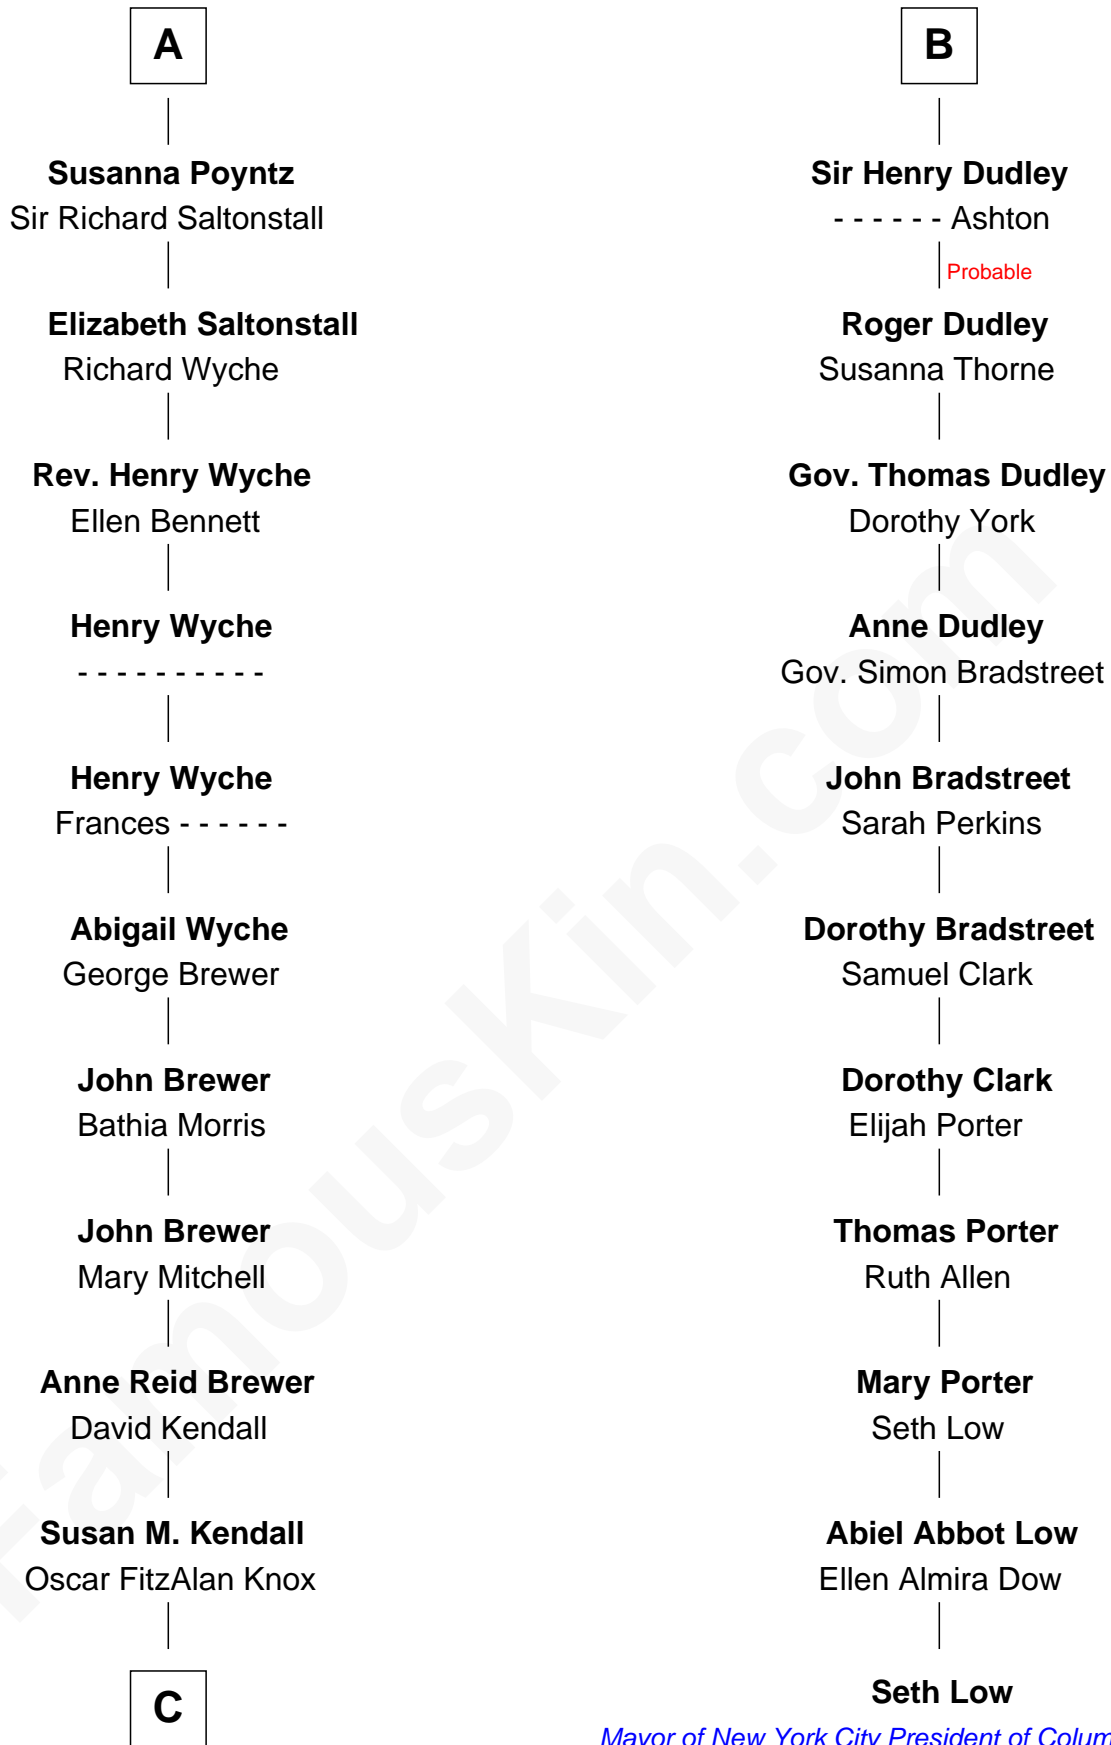

# FamousKin.com Relationship Chart of

**Truman Capote**

*Author of In Cold Blood*

17th cousin 3 times removed of

**Seth Low**

*Mayor of New York City President of Columbia University*

**C**

—  
**John Brewer Knox**  
Lula Margaret Dinkins

—  
**Mabel Knox**  
Archulus Persons

—  
**Archulus Persons**  
Lillie May Faulk

—  
**Truman Capote**  
*Author of In Cold Blood*

FamousKin.com