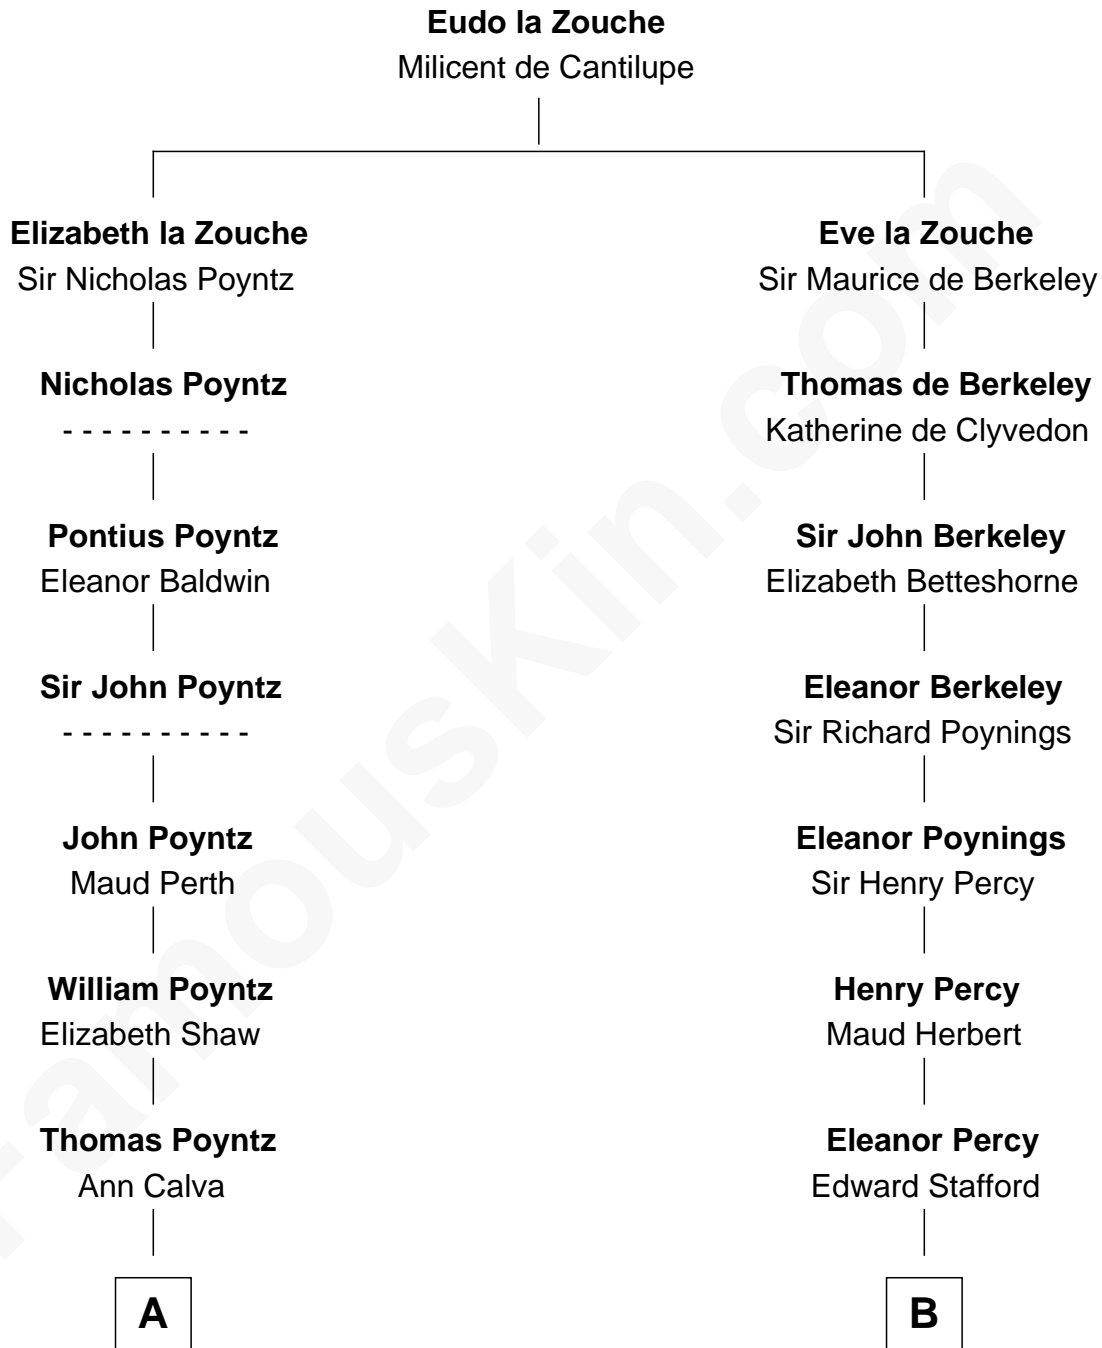

FamousKin.com Relationship Chart of

Truman Capote

Author of In Cold Blood

15th cousin 5 times removed of

Daniel Carroll

Signer of the U.S. Constitution

C

—
John Brewer Knox
Lula Margaret Dinkins

—
Mabel Knox
Archulus Persons

—
Archulus Persons
Lillie May Faulk

—
Truman Capote
Author of In Cold Blood

FamousKin.com