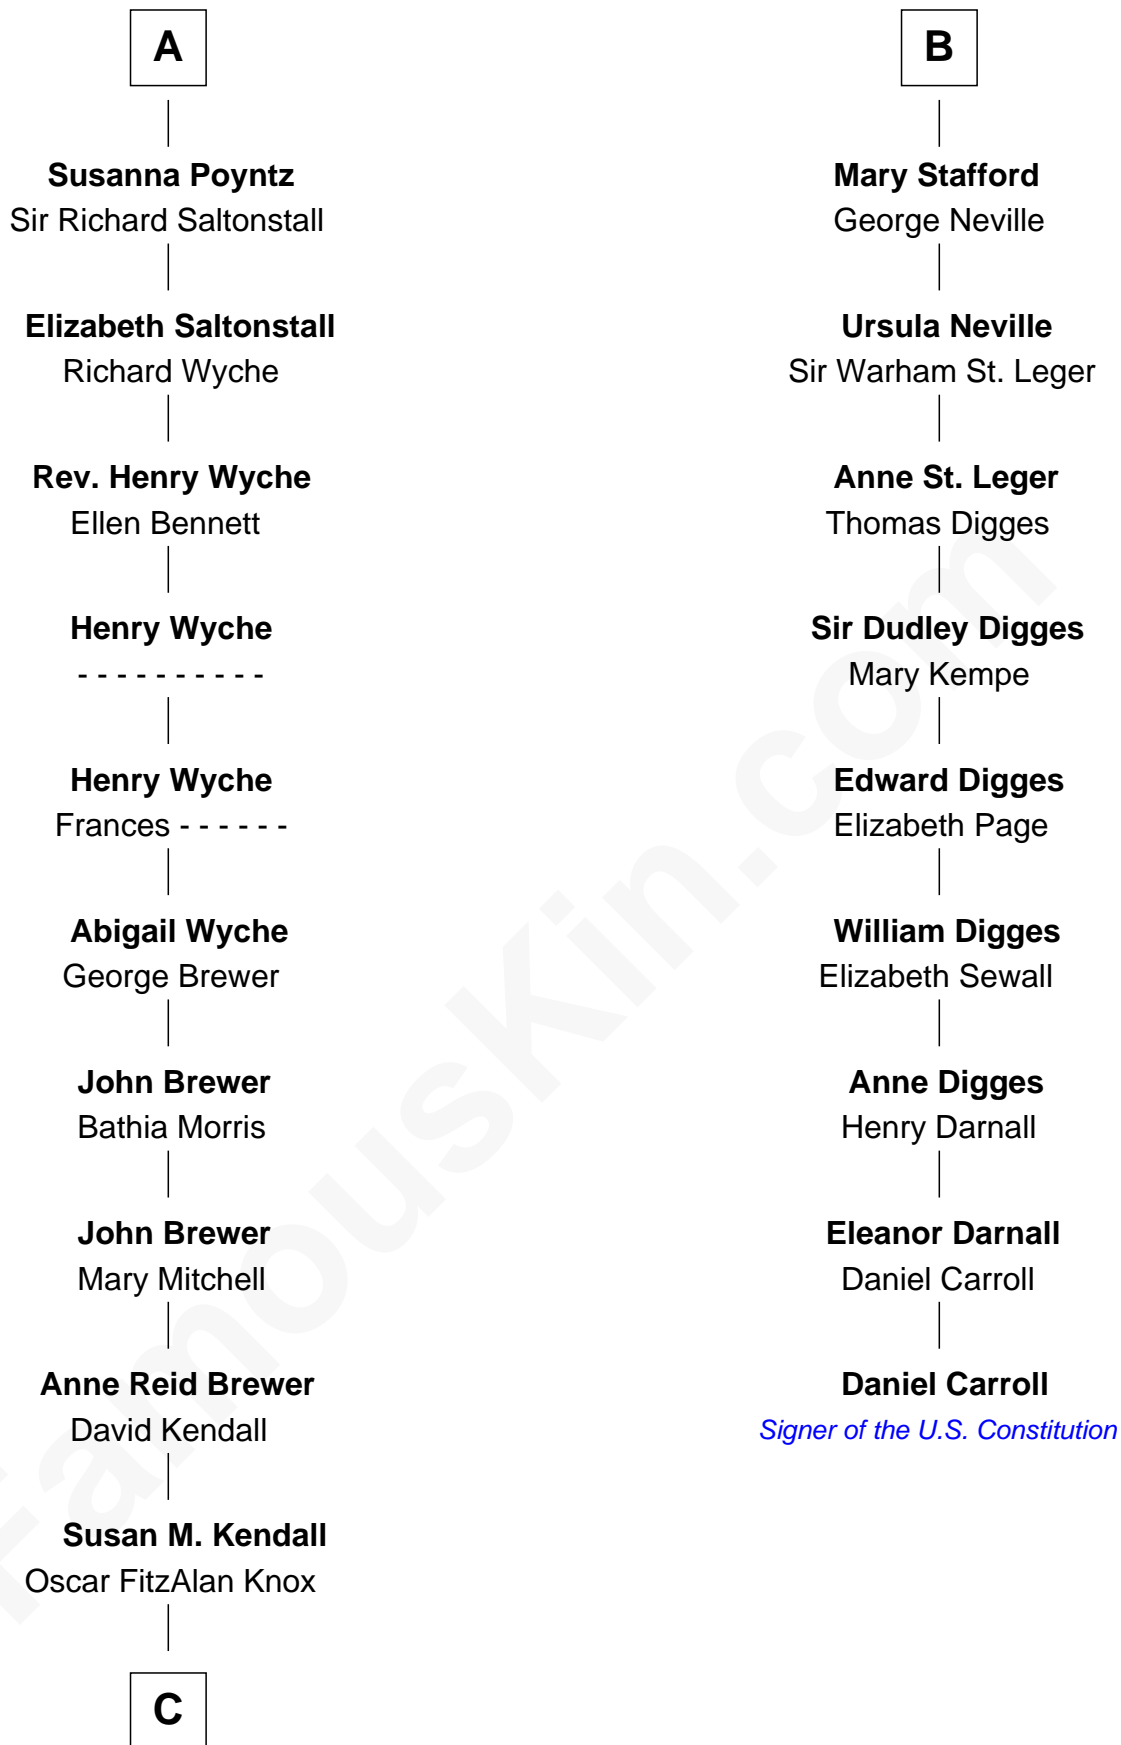

FamousKin.com Relationship Chart of

Truman Capote

Author of In Cold Blood

15th cousin 5 times removed of

Daniel Carroll

Signer of the U.S. Constitution

C

—
John Brewer Knox
Lula Margaret Dinkins

—
Mabel Knox
Archulus Persons

—
Archulus Persons
Lillie May Faulk

—
Truman Capote
Author of In Cold Blood

FamousKin.com