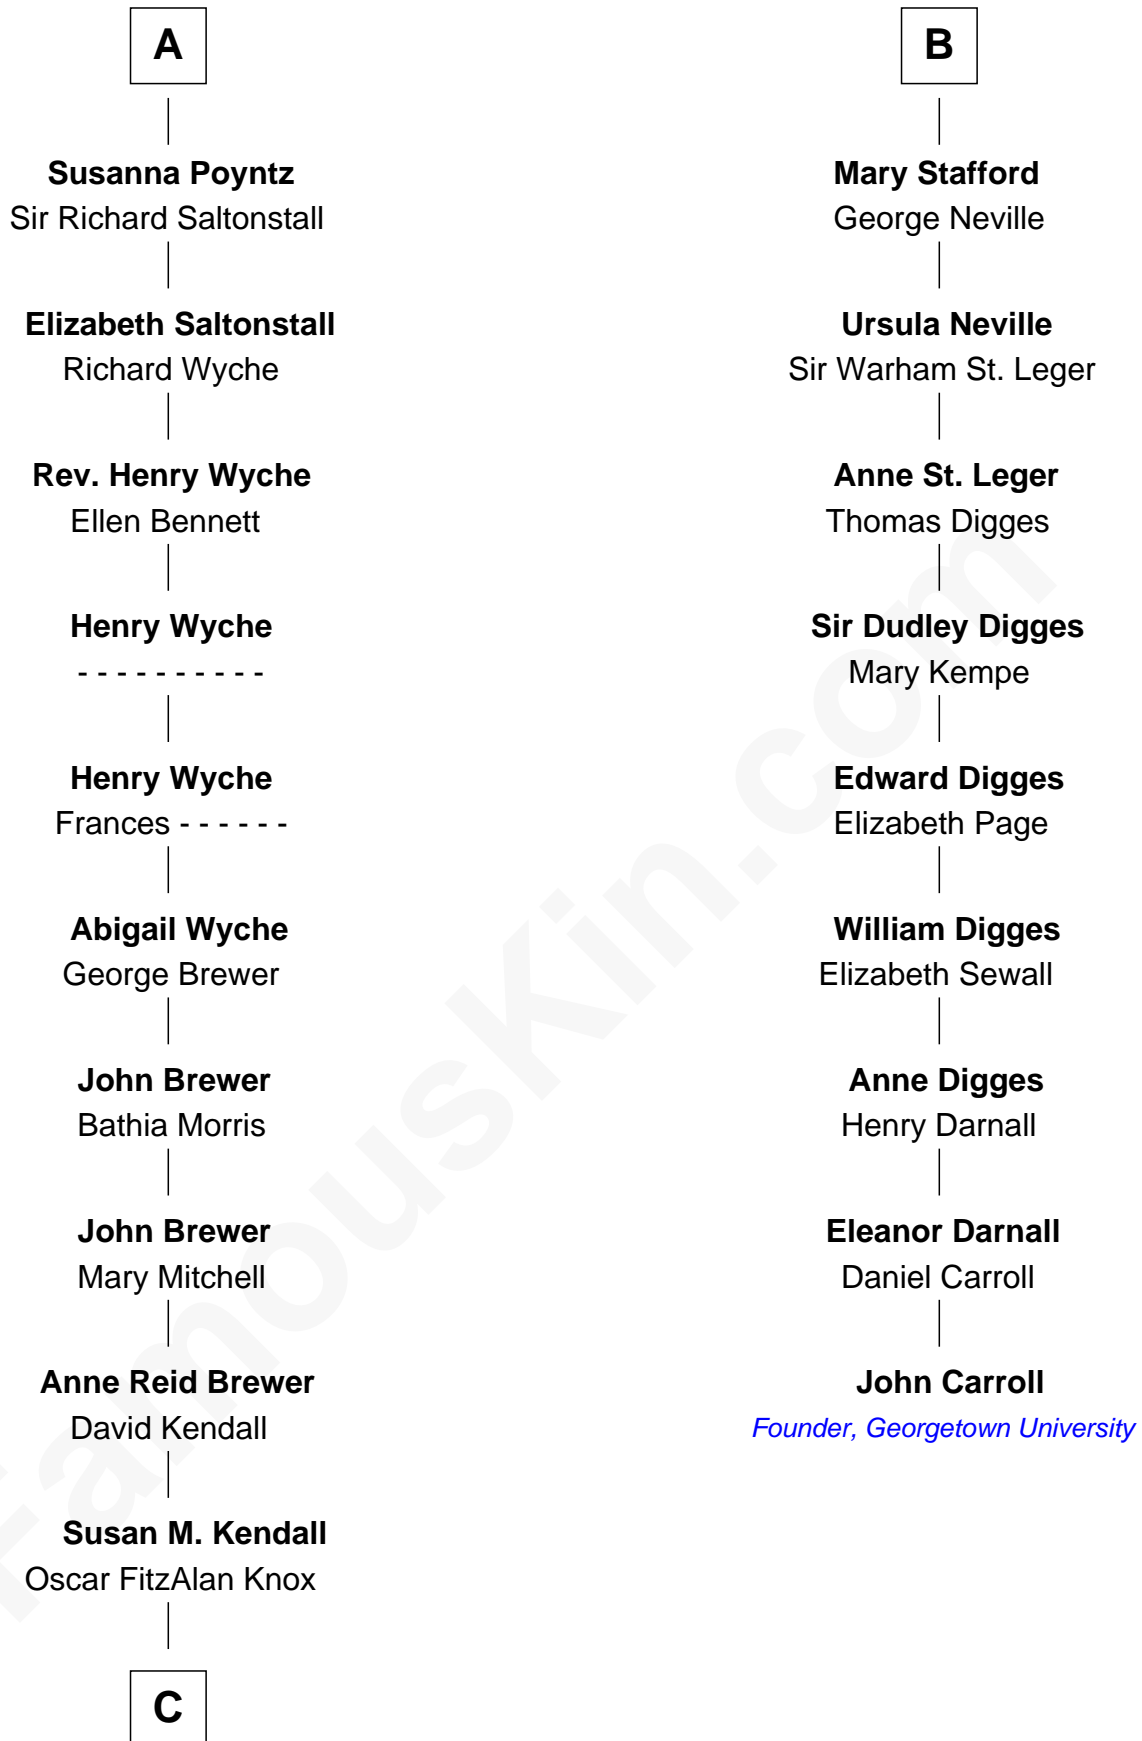

# FamousKin.com Relationship Chart of

**Truman Capote**

*Author of In Cold Blood*

15th cousin 5 times removed of

**John Carroll**

*Founder of Georgetown University*

**C**

—  
**John Brewer Knox**  
Lula Margaret Dinkins

—  
**Mabel Knox**  
Archulus Persons

—  
**Archulus Persons**  
Lillie May Faulk

—  
**Truman Capote**  
*Author of In Cold Blood*

FamousKin.com