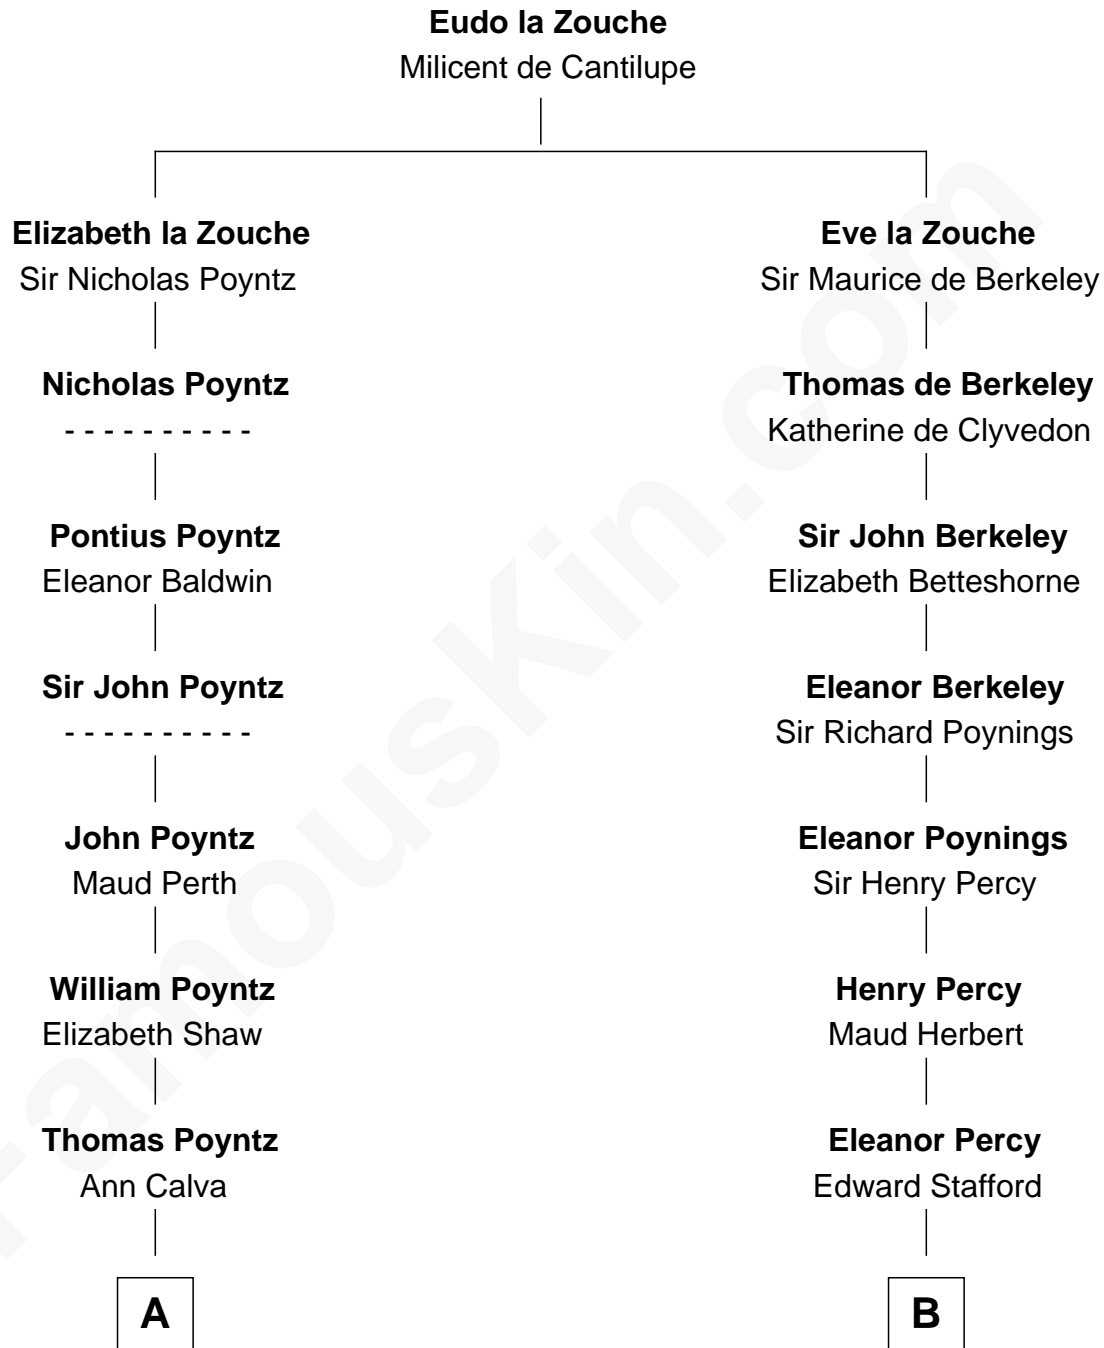

# FamousKin.com Relationship Chart of

**Truman Capote**

*Author of In Cold Blood*

15th cousin 5 times removed of

**John Carroll**

*Founder of Georgetown University*

**C**

—  
**John Brewer Knox**  
Lula Margaret Dinkins

—  
**Mabel Knox**  
Archulus Persons

—  
**Archulus Persons**  
Lillie May Faulk

—  
**Truman Capote**  
*Author of In Cold Blood*

FamousKin.com