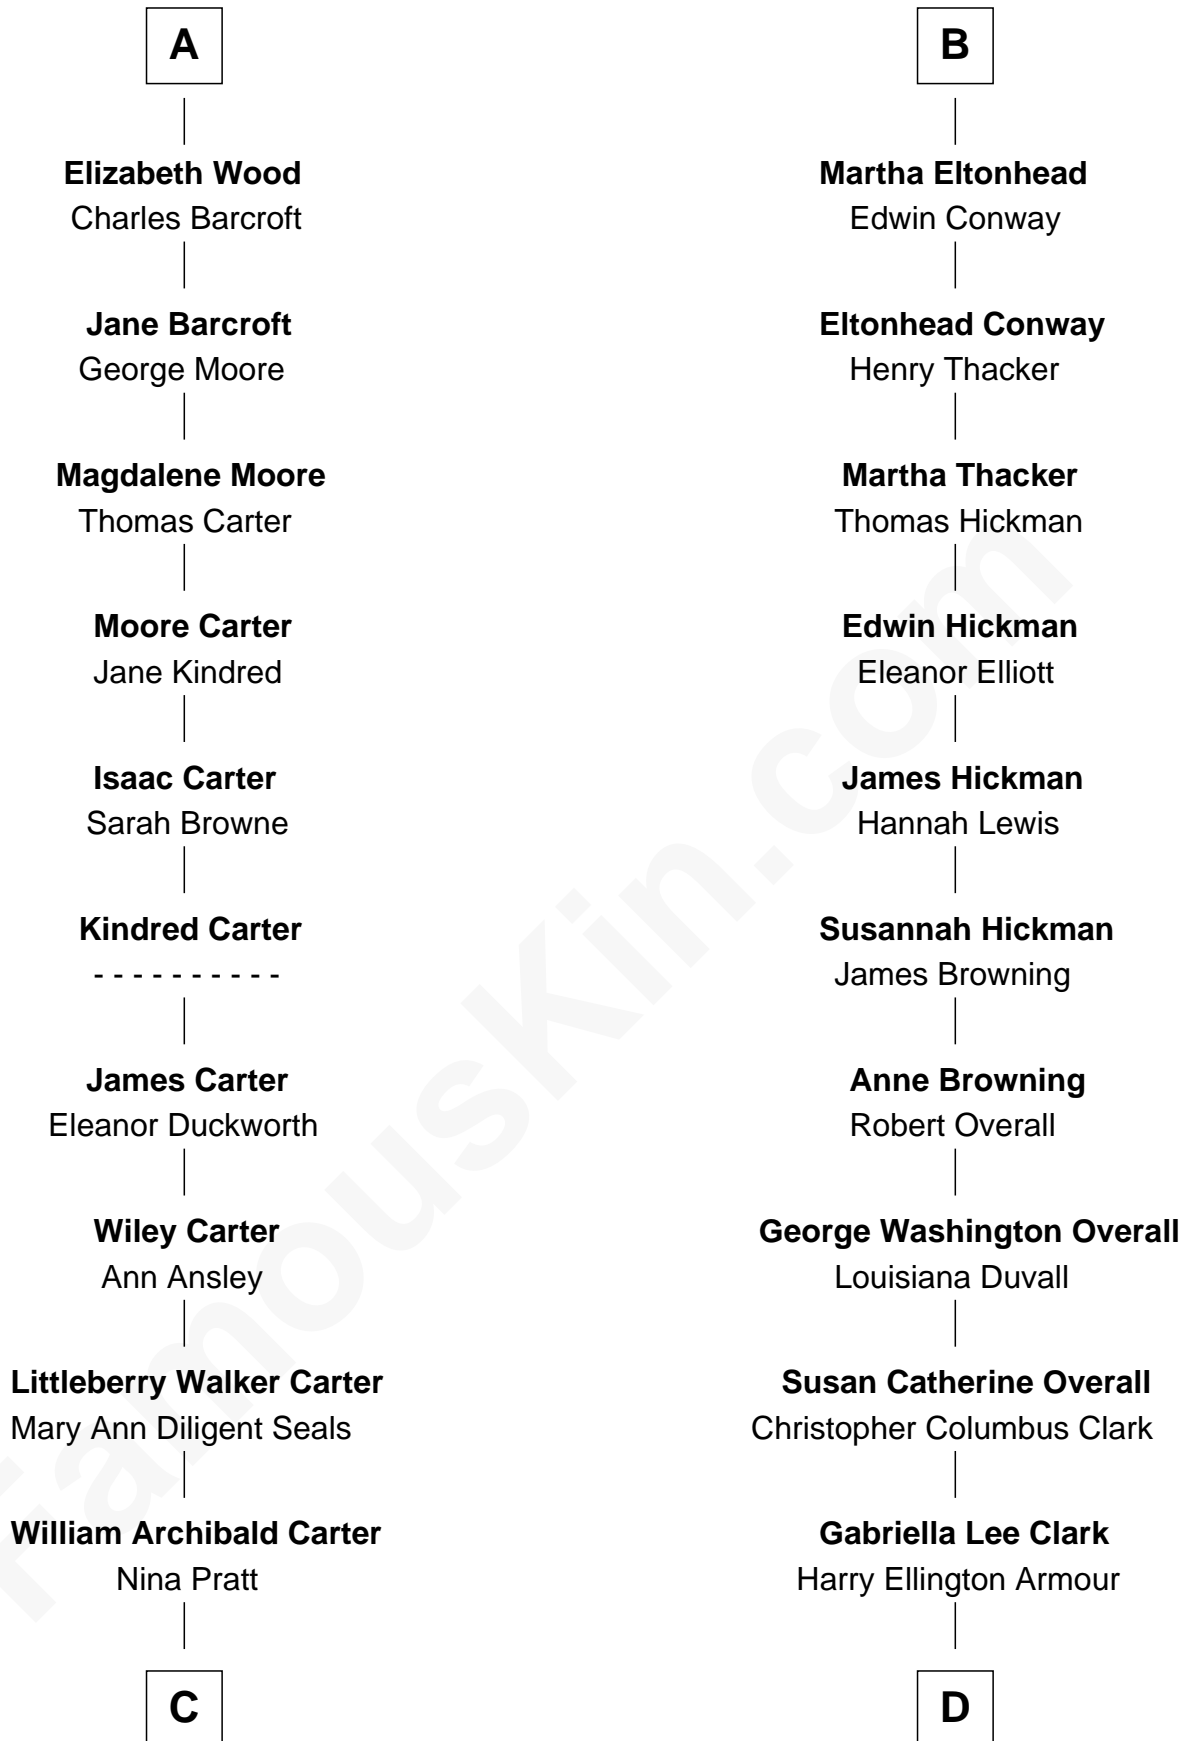

FamousKin.com Relationship Chart of

Jimmy Carter

39th U.S. President

18th cousin 2 times removed of

Barack Obama

44th U.S. President

Maud de Swinnerton

with husband
Sir William Ipstones

with husband
Sir John Savage

Alice Ipstones
Sir Randall Brereton

Mary Savage
William Stanley

Sir William Brereton
Catherine Wylde

William Stanley
Alice Hoghton

Edward Brereton
Elizabeth Roydon

Sir William Stanley
Agnes Grosvenor

John Brereton
Margaret Fychan

Sir William Stanley
Anne Harington

Owen Brereton
Elizabeth Salisbury

Peter Stanley
Cecily Tarleton

John Brereton
Margaret Wynn

Anne Stanley
Edward Sutton

Dorothy Brereton
Peter Wood

Anne Sutton
Richard Eltonhead

A

B

C

Earl Carter
Lillian Gordy

Jimmy Carter
39th U.S. President

D

Ruth Lucille Armour
Ralph Waldo Emerson Dunham