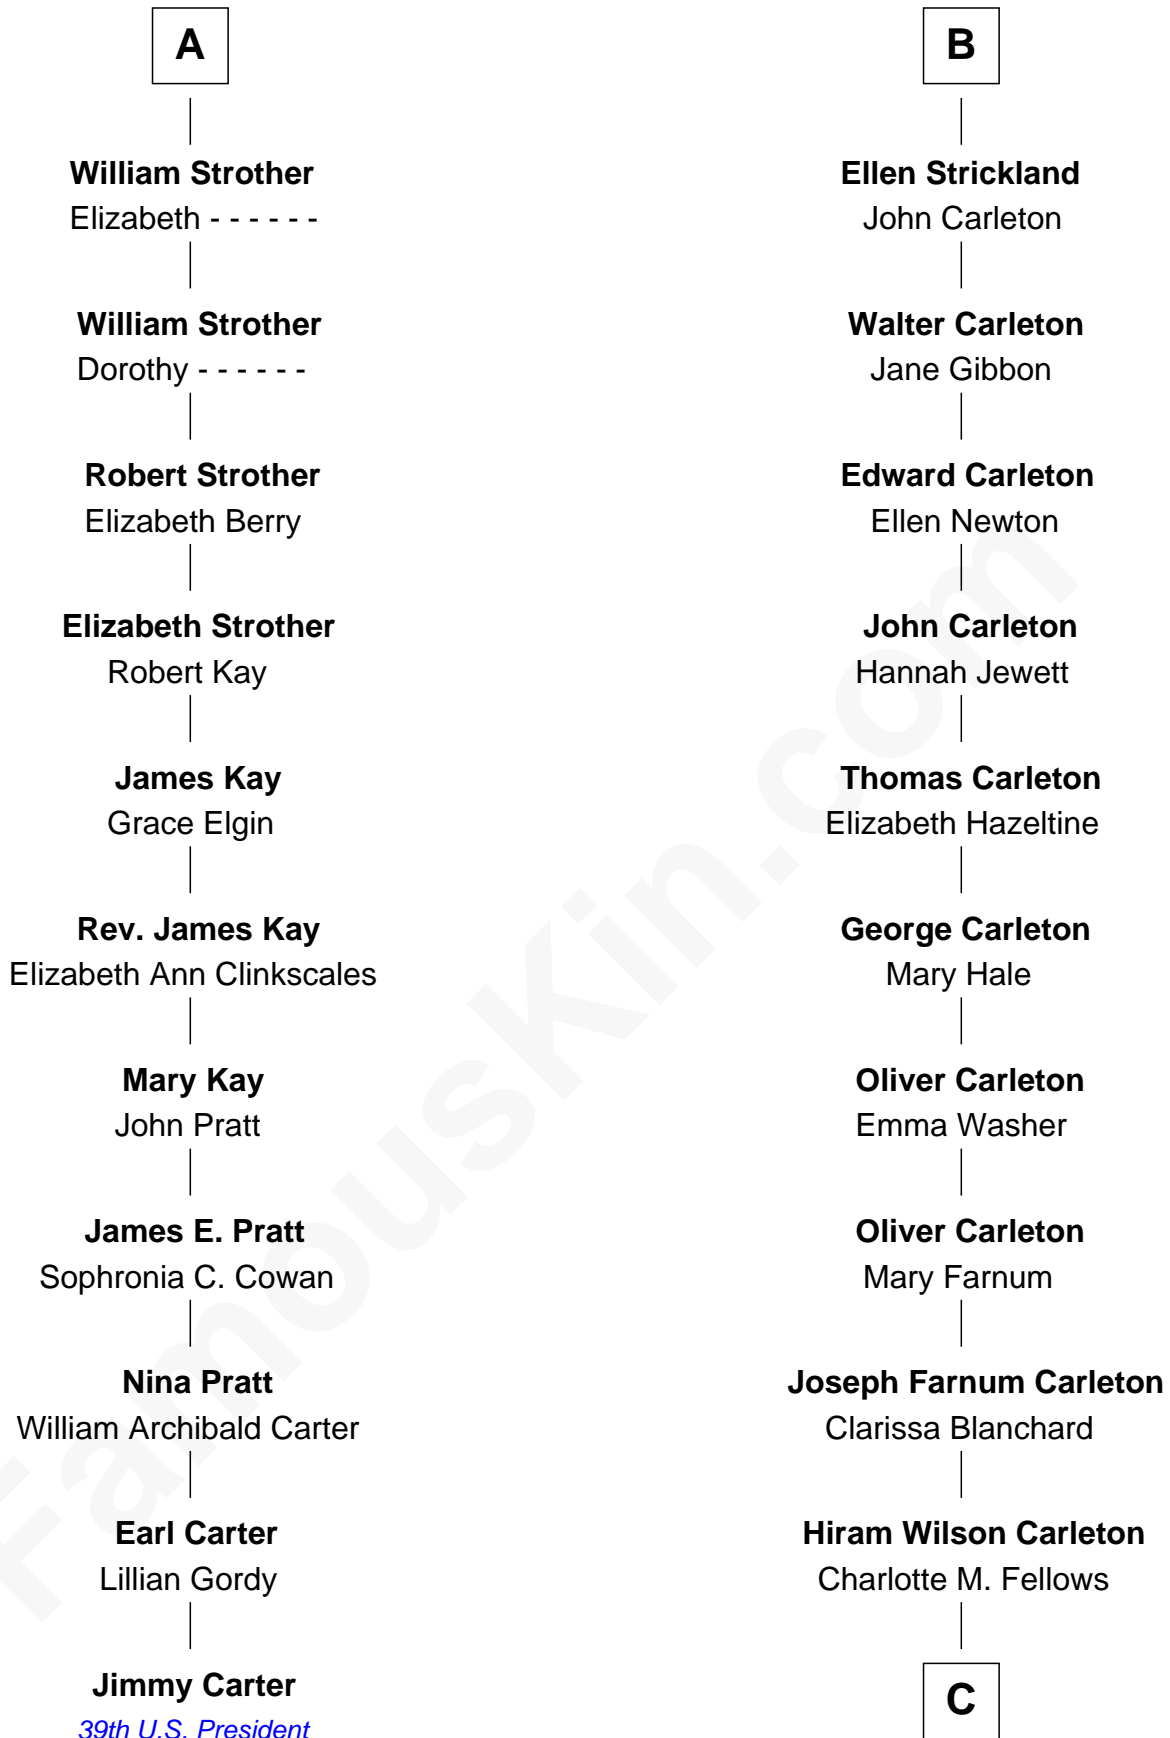

FamousKin.com Relationship Chart of

Jimmy Carter

39th U.S. President

17th cousin 3 times removed of

Mickey Rourke

Movie Actor

Sir Ralph Neville

with wife
Joan Beaufort

Dorothy Neville
Sir John Dawney

Margaret Gascoigne
Sir Christopher Ward

Anne Dawney
Sir George Conyers

Anne Ward
Sir Ralph Neville

Sir John Conyers
Agnes Bowes

Katherine Neville
Sir Walter Strickland

Eleanor Conyers
Lancelot Strother

Walter Strickland
Agnes - - - - -

A

B

C

Joseph Clinton Carleton

Maud Alice Fitts

Hazel May Carleton

Leonard Ernest Cameron