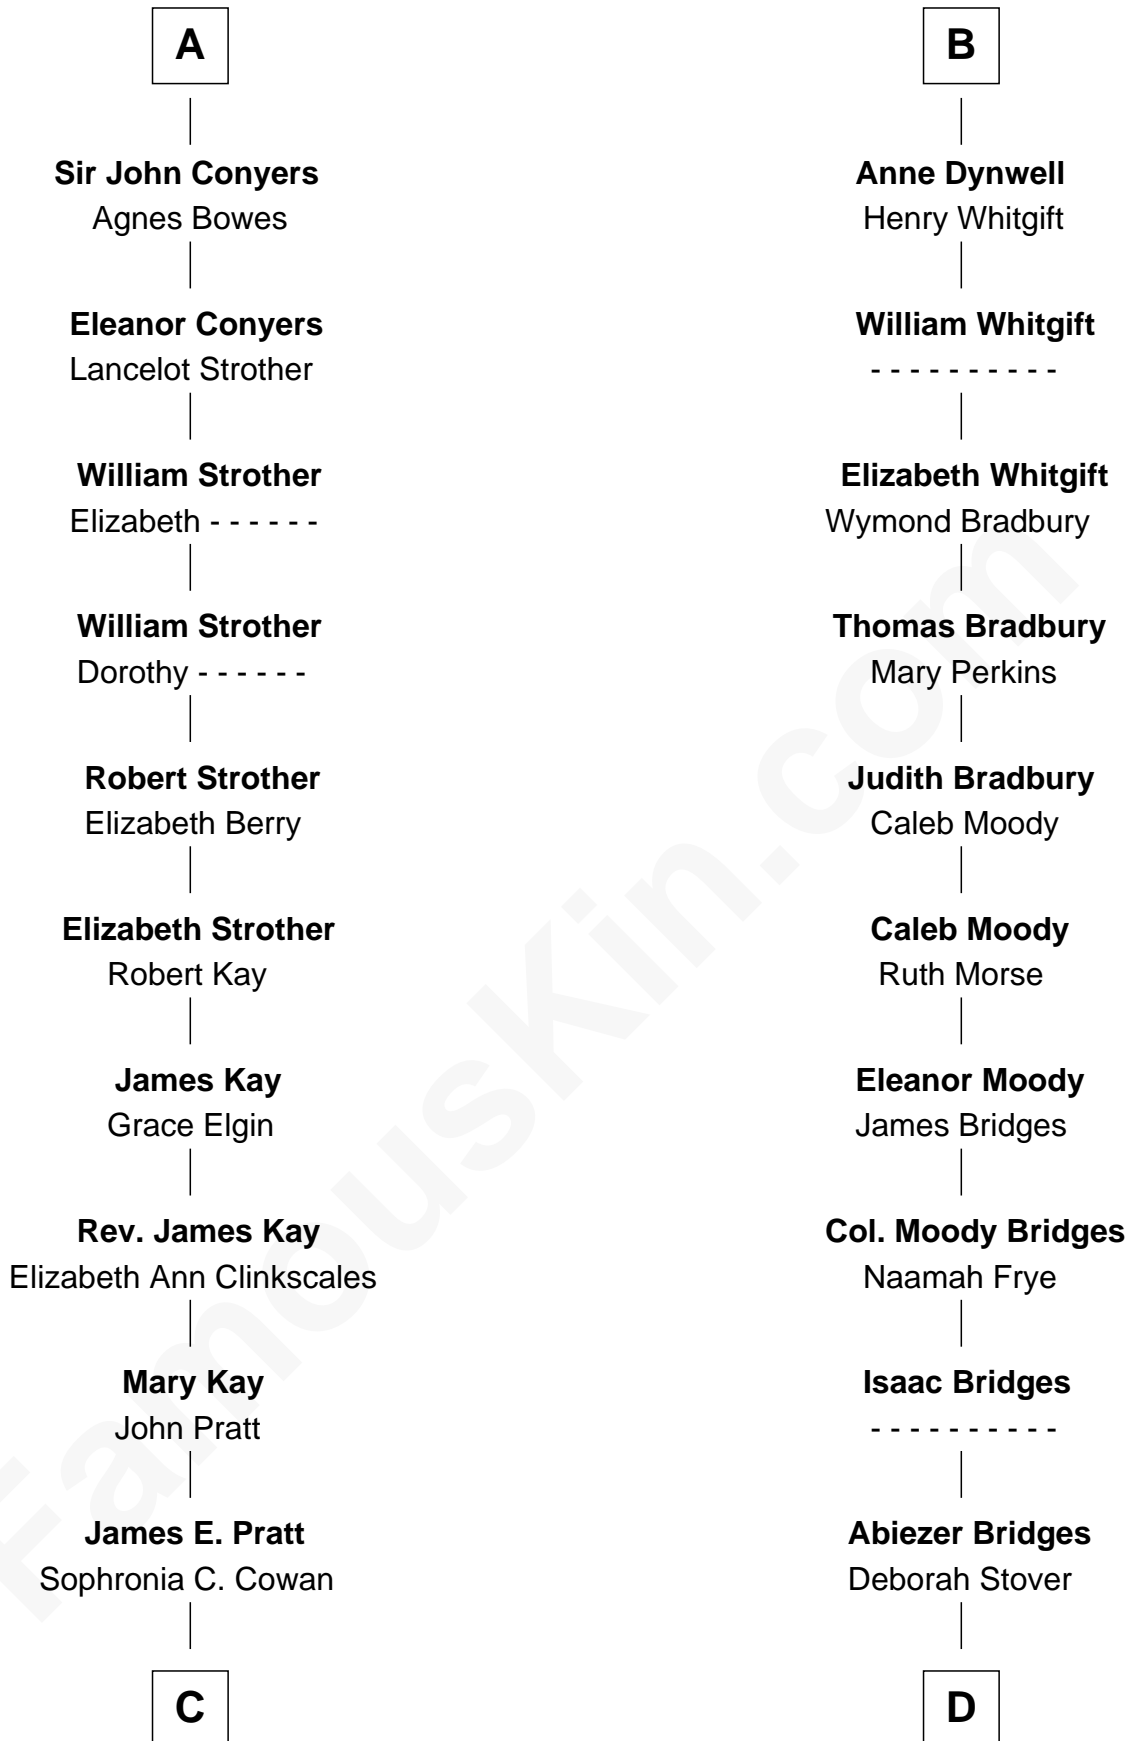

FamousKin.com Relationship Chart of

Jimmy Carter

39th U.S. President

19th cousin 1 time removed of

Owen Brewster

54th Governor of Maine

C

Nina Pratt
William Archibald Carter

Earl Carter
Lillian Gordy

Jimmy Carter
39th U.S. President

D

Rev. Otis Bridges
Margaret Owen

Owen W. Bridges
Lydia A. - - - - -

Carrie S. Bridges
William Edmund Brewster

Owen Brewster
54th Governor of Maine