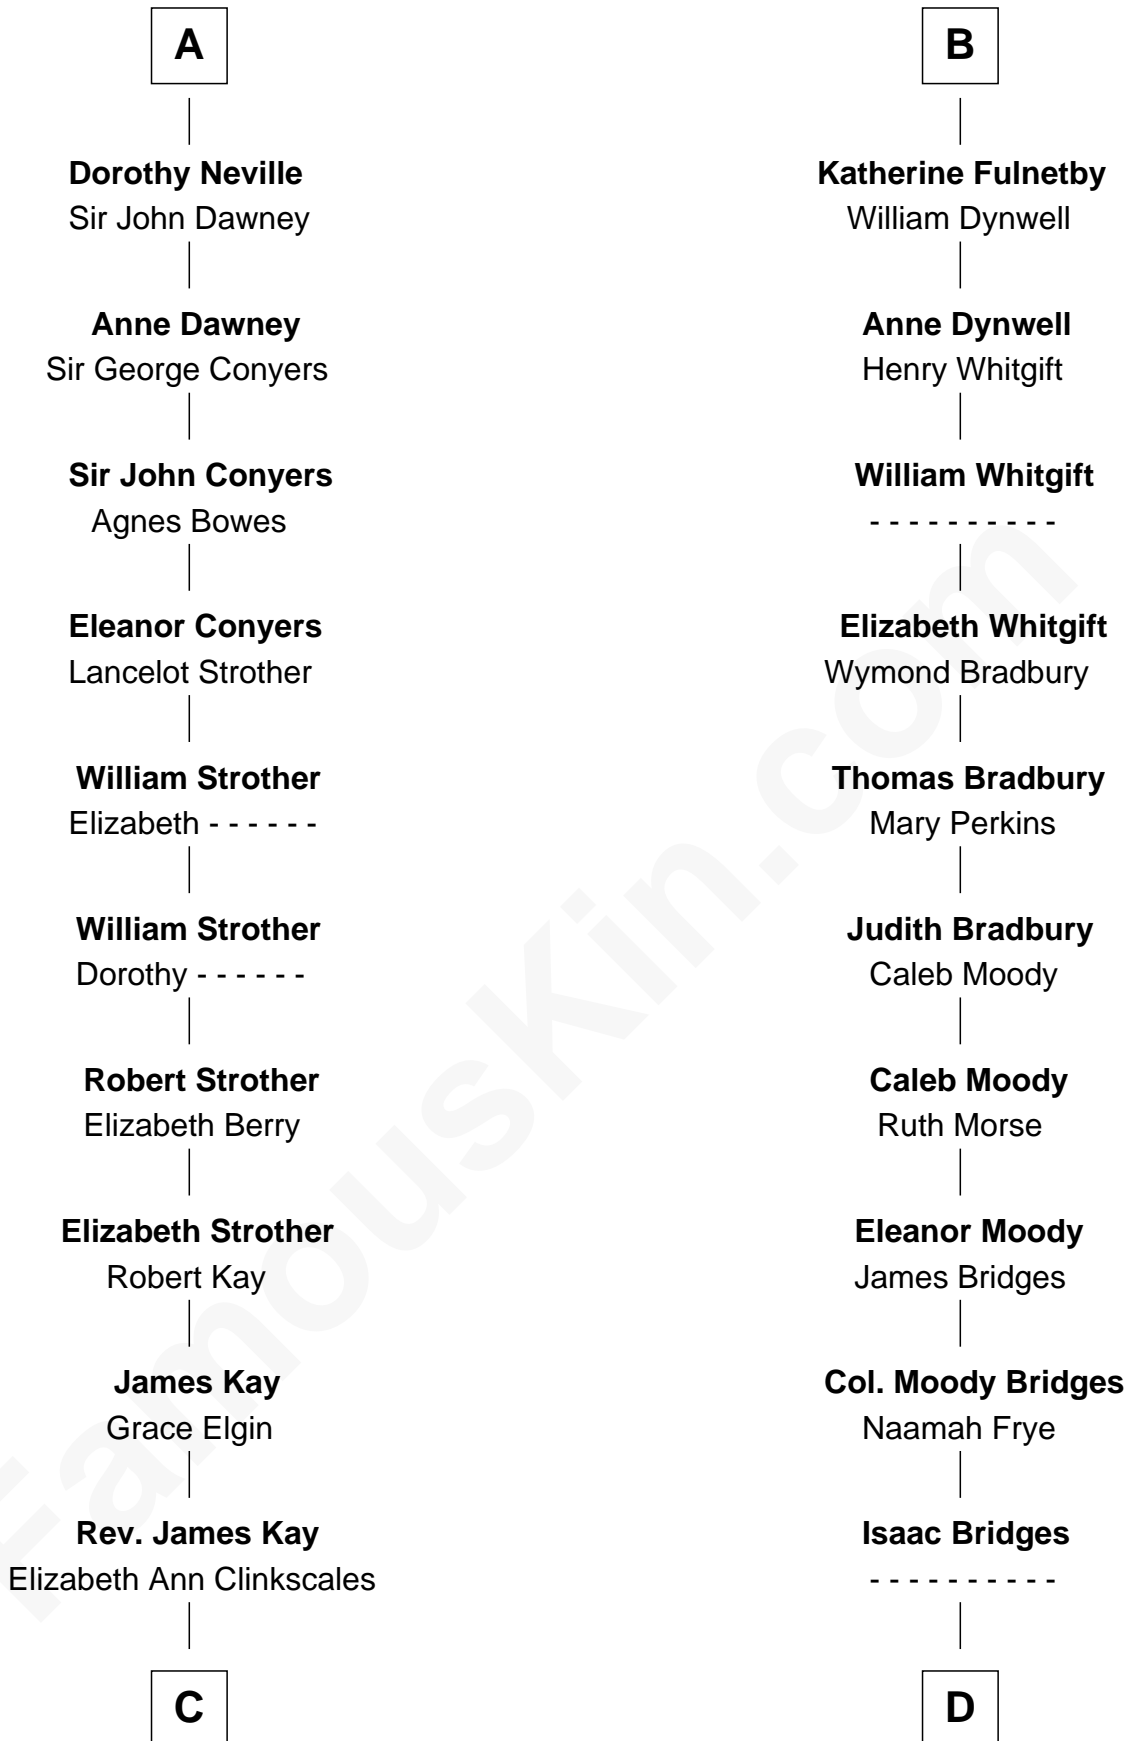

FamousKin.com Relationship Chart of

Jimmy Carter
39th U.S. President

21st cousin of

Owen Brewster
54th Governor of Maine

Henry Plantagenet
Maud de Chaworth

C

Mary Kay
John Pratt

James E. Pratt
Sophronia C. Cowan

Nina Pratt
William Archibald Carter

Earl Carter
Lillian Gordy

Jimmy Carter
39th U.S. President

D

Abiezer Bridges
Deborah Stover

Rev. Otis Bridges
Margaret Owen

Owen W. Bridges
Lydia A. -----

Carrie S. Bridges
William Edmund Brewster

Owen Brewster
54th Governor of Maine

FamousKin.com