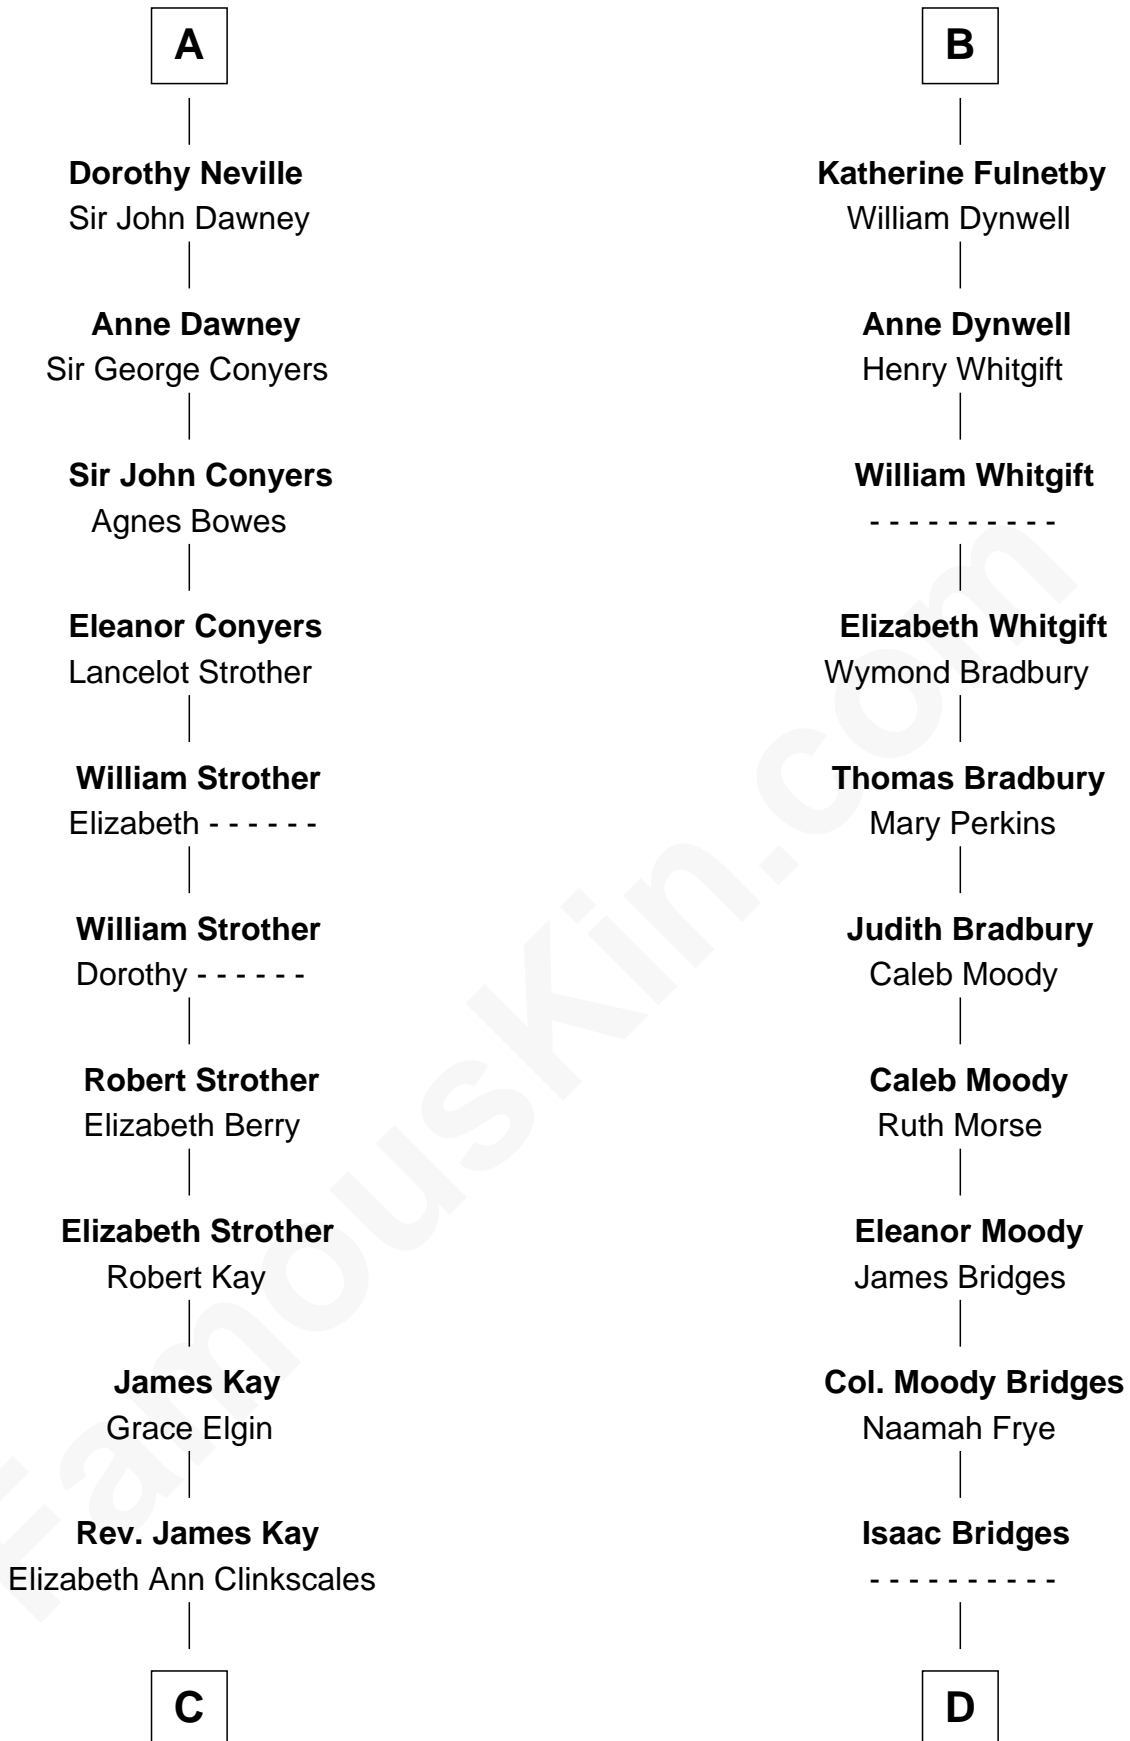

FamousKin.com Relationship Chart of

Jimmy Carter
39th U.S. President

21st cousin of

Owen Brewster
54th Governor of Maine

Bartholomew de Badlesmere

Margaret de Clare

Elizabeth de Badlesmere

Sir William de Bohun

Humphrey de Bohun

Joan Fitzalan

Eleanor de Bohun

Sir Thomas Plantagenet

Anne Plantagenet

Sir William Bouchier

Sir John Bouchier

Margaret Berners

John de Welles

John de Welles

Eleanor de Mowbray

Eudo de Welles

Maud de Greystoke

Sir Lionel de Welles

Joan de Waterton

Margaret de Welles

Sir Thomas Dymoke

Jane Dymoke

John Fulnetby

B

C

Mary Kay
John Pratt

James E. Pratt
Sophronia C. Cowan

Nina Pratt
William Archibald Carter