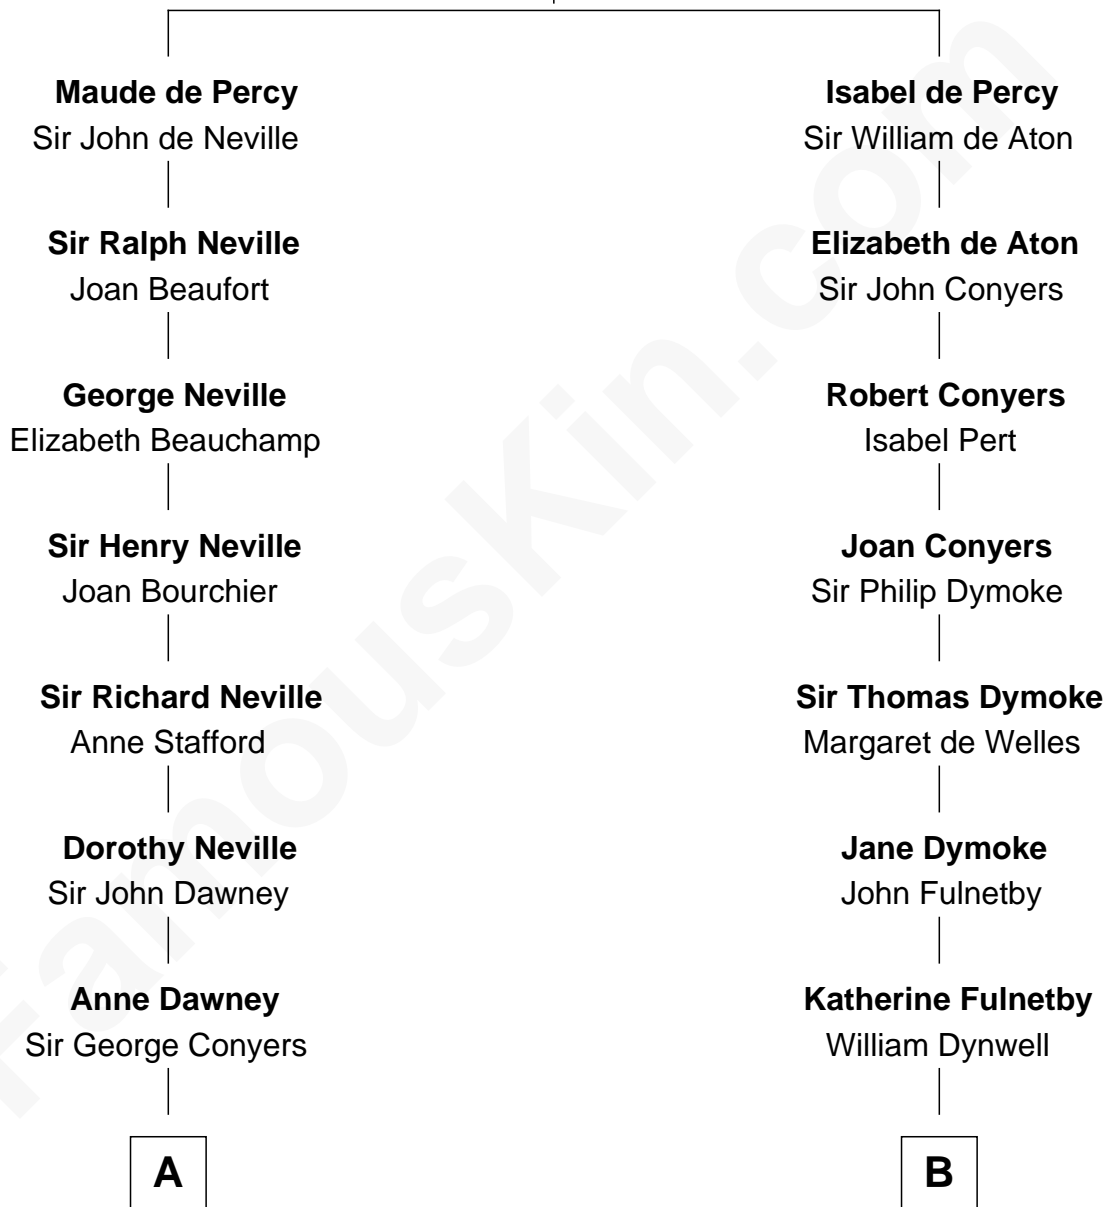

# FamousKin.com Relationship Chart of

**Jimmy Carter**

*39th U.S. President*

19th cousin 1 time removed of

**Owen Brewster**

*54th Governor of Maine*

**Sir Henry de Percy**

*Idoine de Clifford*

**C**

**Nina Pratt**  
William Archibald Carter

**Earl Carter**  
Lillian Gordy

**Jimmy Carter**  
*39th U.S. President*

**D**

**Rev. Otis Bridges**  
Margaret Owen

**Owen W. Bridges**  
Lydia A. - - - - -

**Carrie S. Bridges**  
William Edmund Brewster

**Owen Brewster**  
*54th Governor of Maine*

FamousKin.com