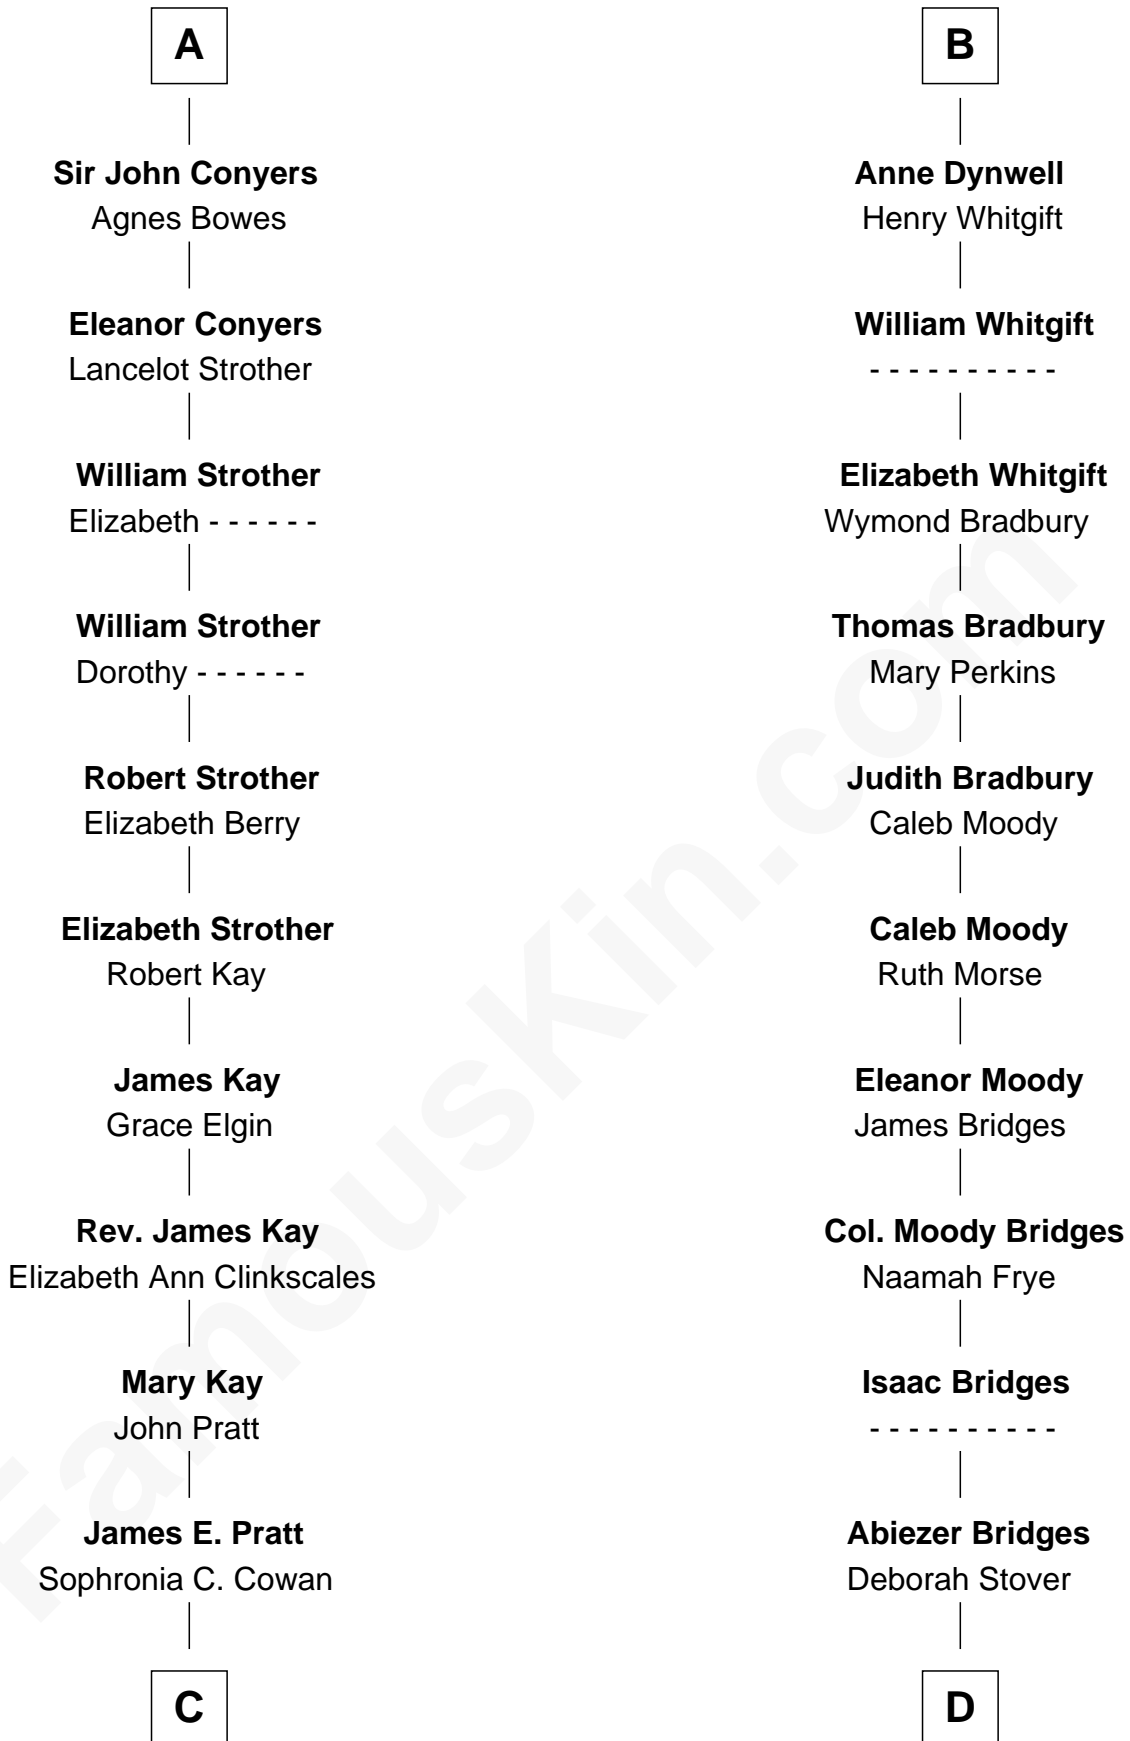

# FamousKin.com Relationship Chart of

**Jimmy Carter**

*39th U.S. President*

19th cousin 1 time removed of

**Owen Brewster**

*54th Governor of Maine*

**Sir Henry de Percy**

*Idoine de Clifford*

**C**

**Nina Pratt**  
William Archibald Carter

**Earl Carter**  
Lillian Gordy

**Jimmy Carter**  
*39th U.S. President*

**D**

**Rev. Otis Bridges**  
Margaret Owen

**Owen W. Bridges**  
Lydia A. - - - - -

**Carrie S. Bridges**  
William Edmund Brewster

**Owen Brewster**  
*54th Governor of Maine*

FamousKin.com