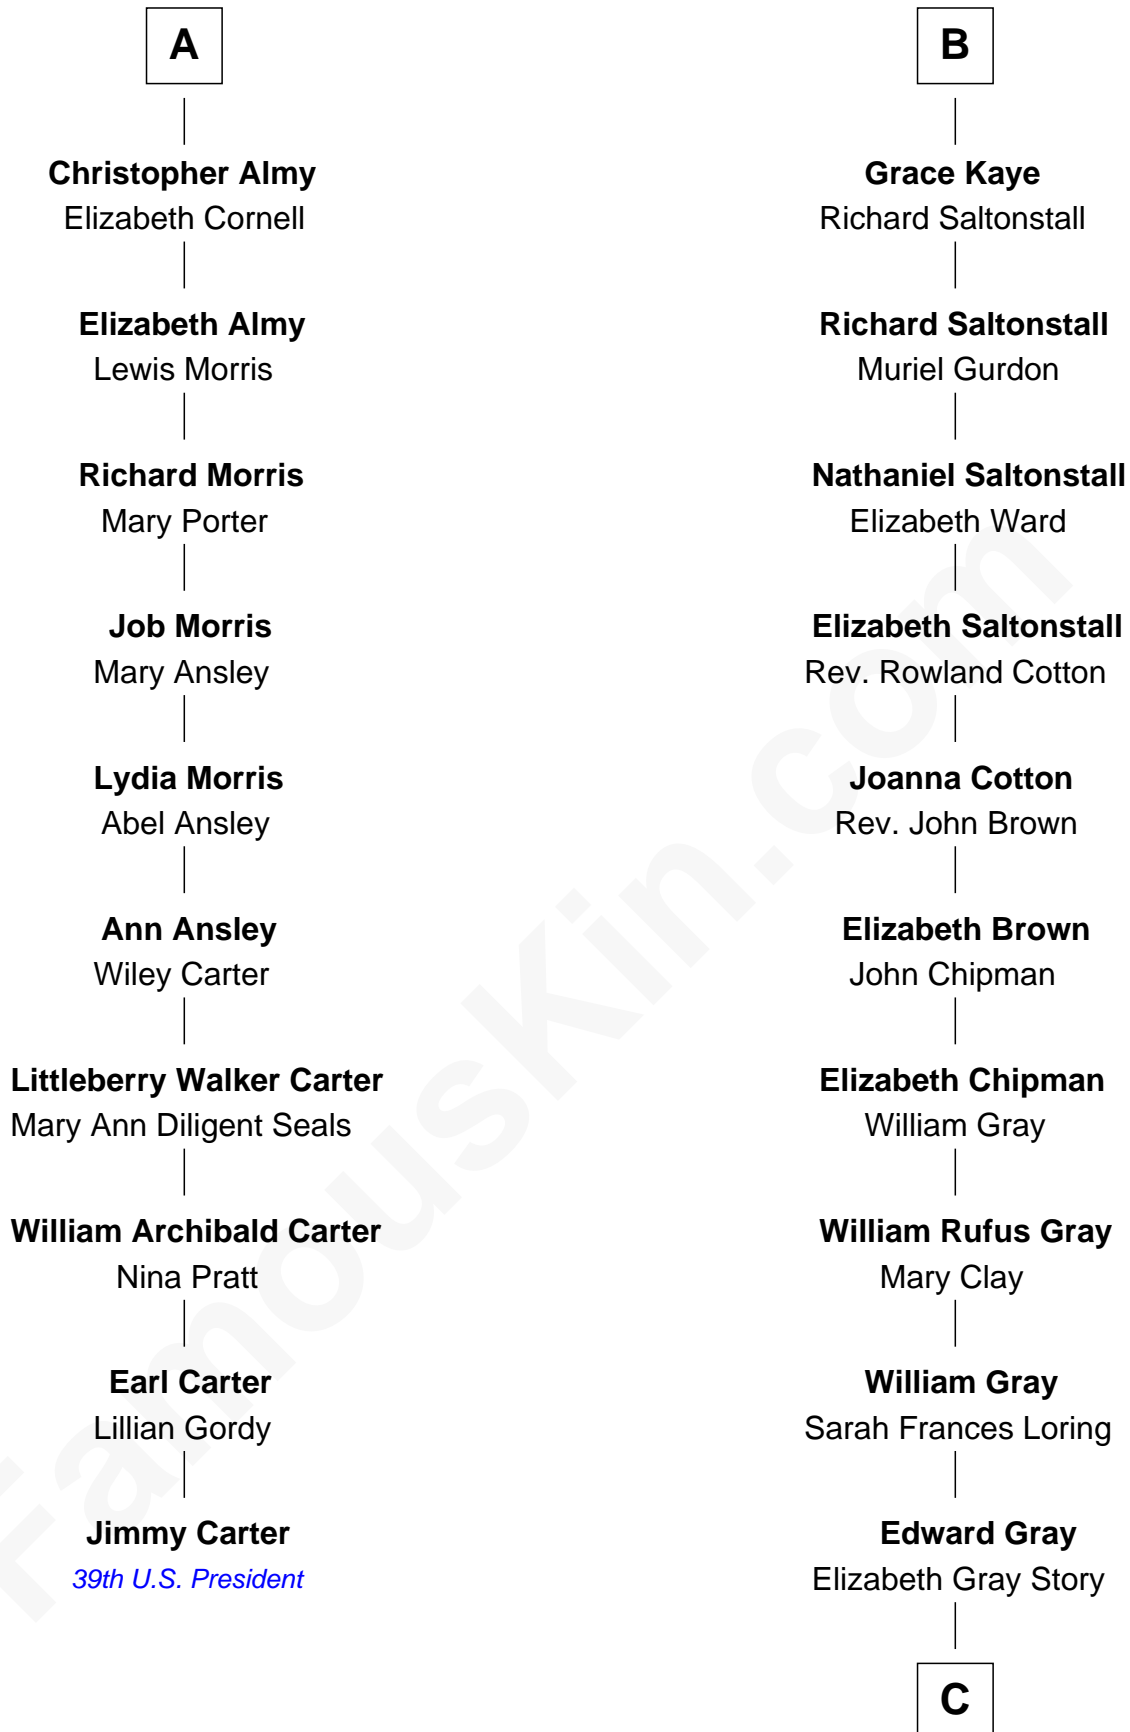

# FamousKin.com Relationship Chart of

**Jimmy Carter**

*39th U.S. President*

16th cousin 3 times removed of

**Story Musgrave**

*NASA Astronaut*

**Sir Thomas Aylesbury**

Katherine Pabenham

**Eleanor Aylesbury**  
Sir Humphrey Stafford

**Humphrey Stafford**  
Katherine Fray

**Sir Humphrey Stafford**  
Margaret Fogge

**Sir Humphrey Stafford**  
Margaret Tame

**Ellen Stafford**  
Thomas Barlow

**Stafford Barlow**  
-----

**Audrey Barlow**  
William Almy

**A**

**Isabel Aylesbury**  
Sir Thomas Chaworth

**Elizabeth Chaworth**  
Sir William FitzWilliam

**Isabel FitzWilliam**  
Richard Wentworth

**Matthew Wentworth**  
Elizabeth Woodruffe

**Beatrice Wentworth**  
Arthur Kaye

**John Kaye**  
Dorothy Mauleverer

**Robert Kaye**  
Anne Flower

**B**

**C**

**Marguerite Gray**  
John Butler Swann

**Marguerite Swann**  
Percy Musgrave

**Story Musgrave**  
*NASA Astronaut*