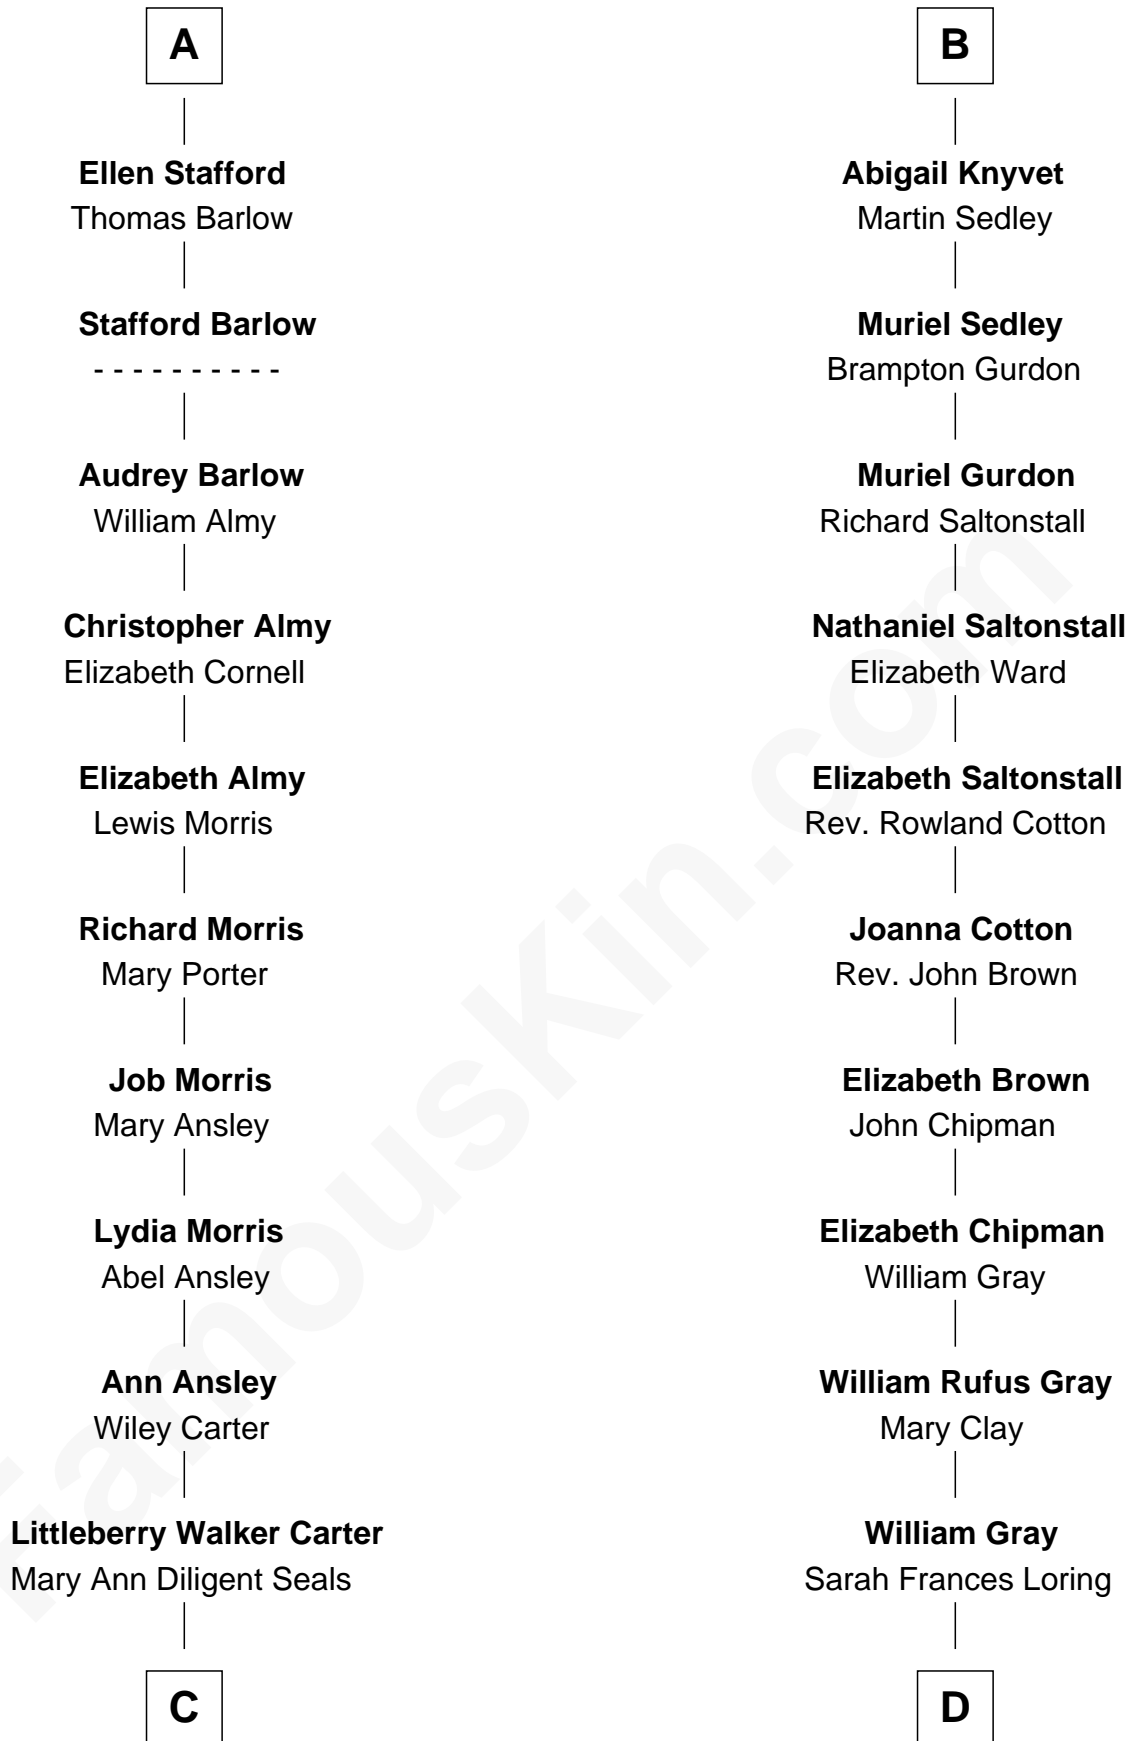

FamousKin.com Relationship Chart of

Jimmy Carter
39th U.S. President

19th cousin 1 time removed of

Story Musgrave
NASA Astronaut

C

William Archibald Carter

Nina Pratt

Earl Carter

Lillian Gordy

Jimmy Carter

39th U.S. President

D

Edward Gray

Elizabeth Gray Story

Marguerite Gray

John Butler Swann

Marguerite Swann

Percy Musgrave

Story Musgrave

NASA Astronaut

FamousKin.com