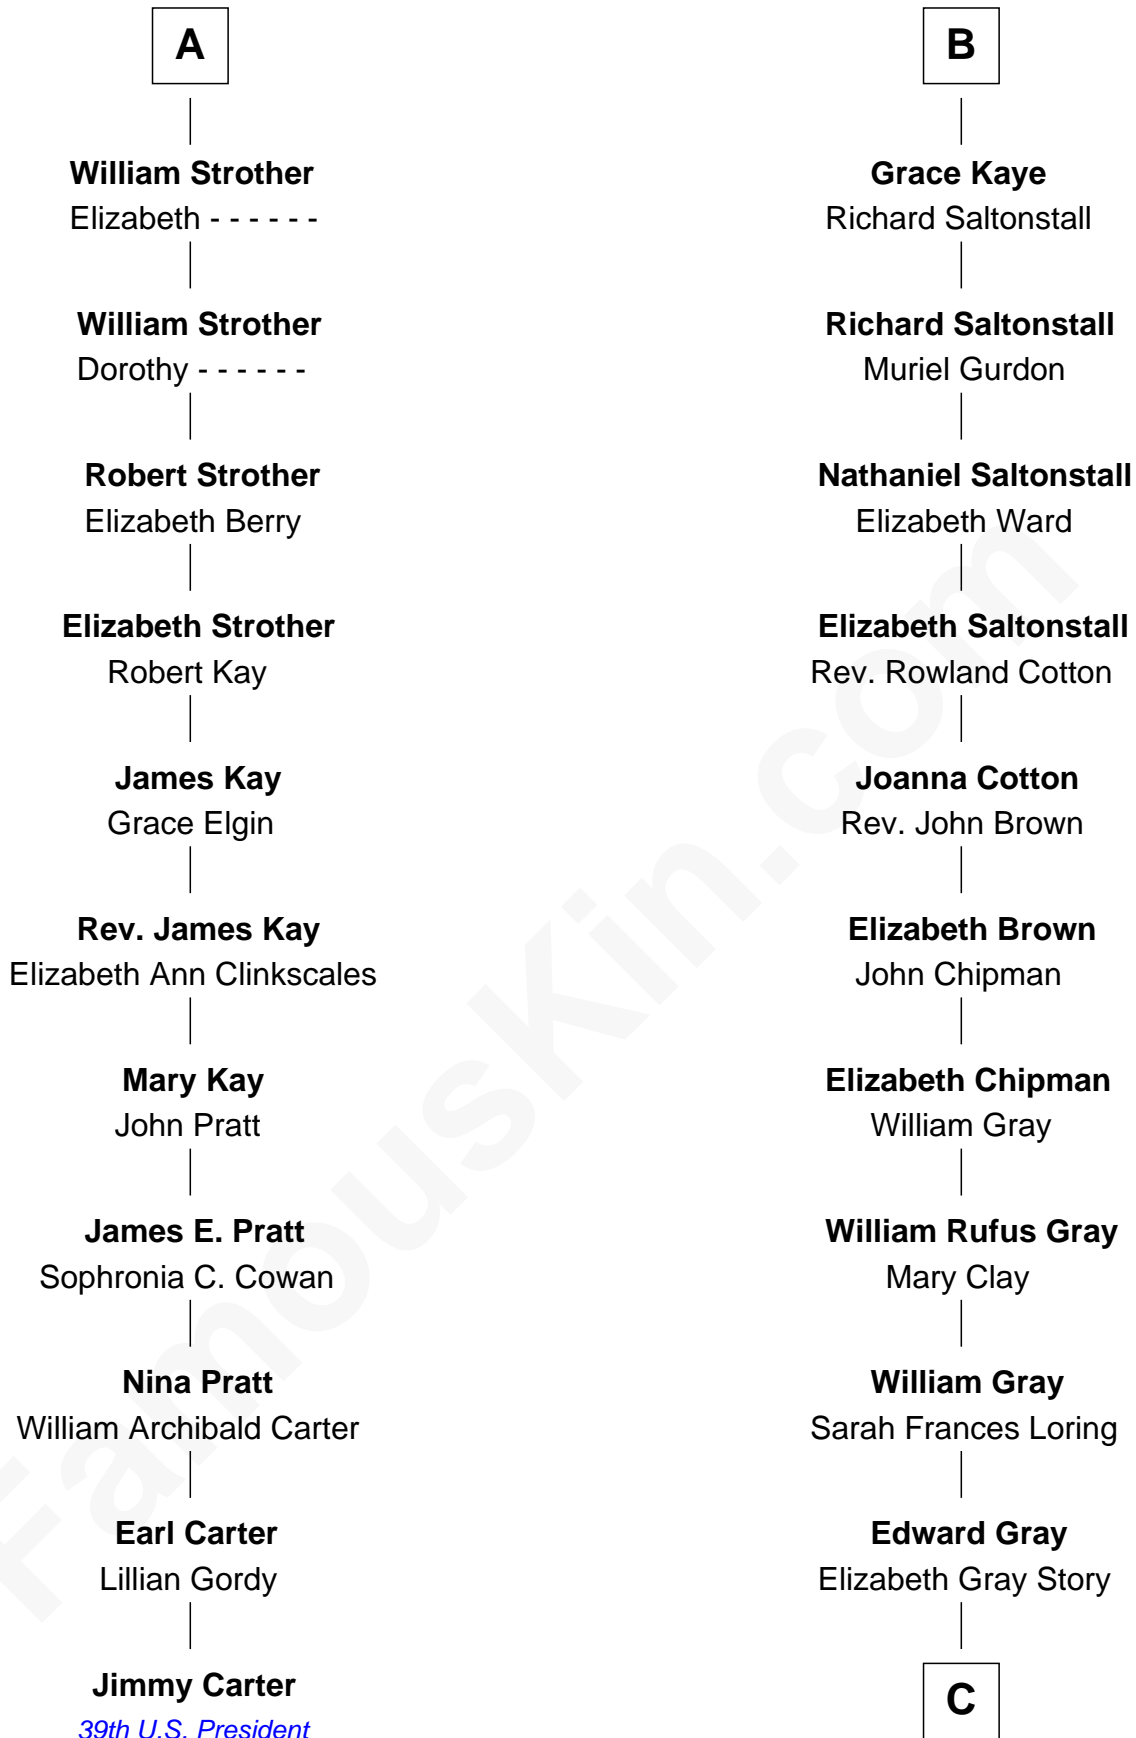

# FamousKin.com Relationship Chart of

**Jimmy Carter**

*39th U.S. President*

17th cousin 2 times removed of

**Story Musgrave**

*NASA Astronaut*

**Sir Ralph Neville**

Joan Beaufort

**George Neville**  
Elizabeth Beauchamp

**Sir Henry Neville**  
Joan Bouchier

**Sir Richard Neville**  
Anne Stafford

**Dorothy Neville**  
Sir John Dawney

**Anne Dawney**  
Sir George Conyers

**Sir John Conyers**  
Agnes Bowes

**Eleanor Conyers**  
Lancelot Strother

**A**

**Eleanor Neville**  
Sir Henry Percy

**Sir Henry Percy**  
Eleanor Poynings

**Margaret Percy**  
Sir William Gascoigne

**Dorothy Gascoigne**  
Sir Ninian Markenfield

**Alice Markenfield**  
Sir Robert Mauleverer

**Dorothy Mauleverer**  
John Kaye

**Robert Kaye**  
Anne Flower

**B**

**C**

**Marguerite Gray**  
John Butler Swann

**Marguerite Swann**  
Percy Musgrave

**Story Musgrave**  
*NASA Astronaut*