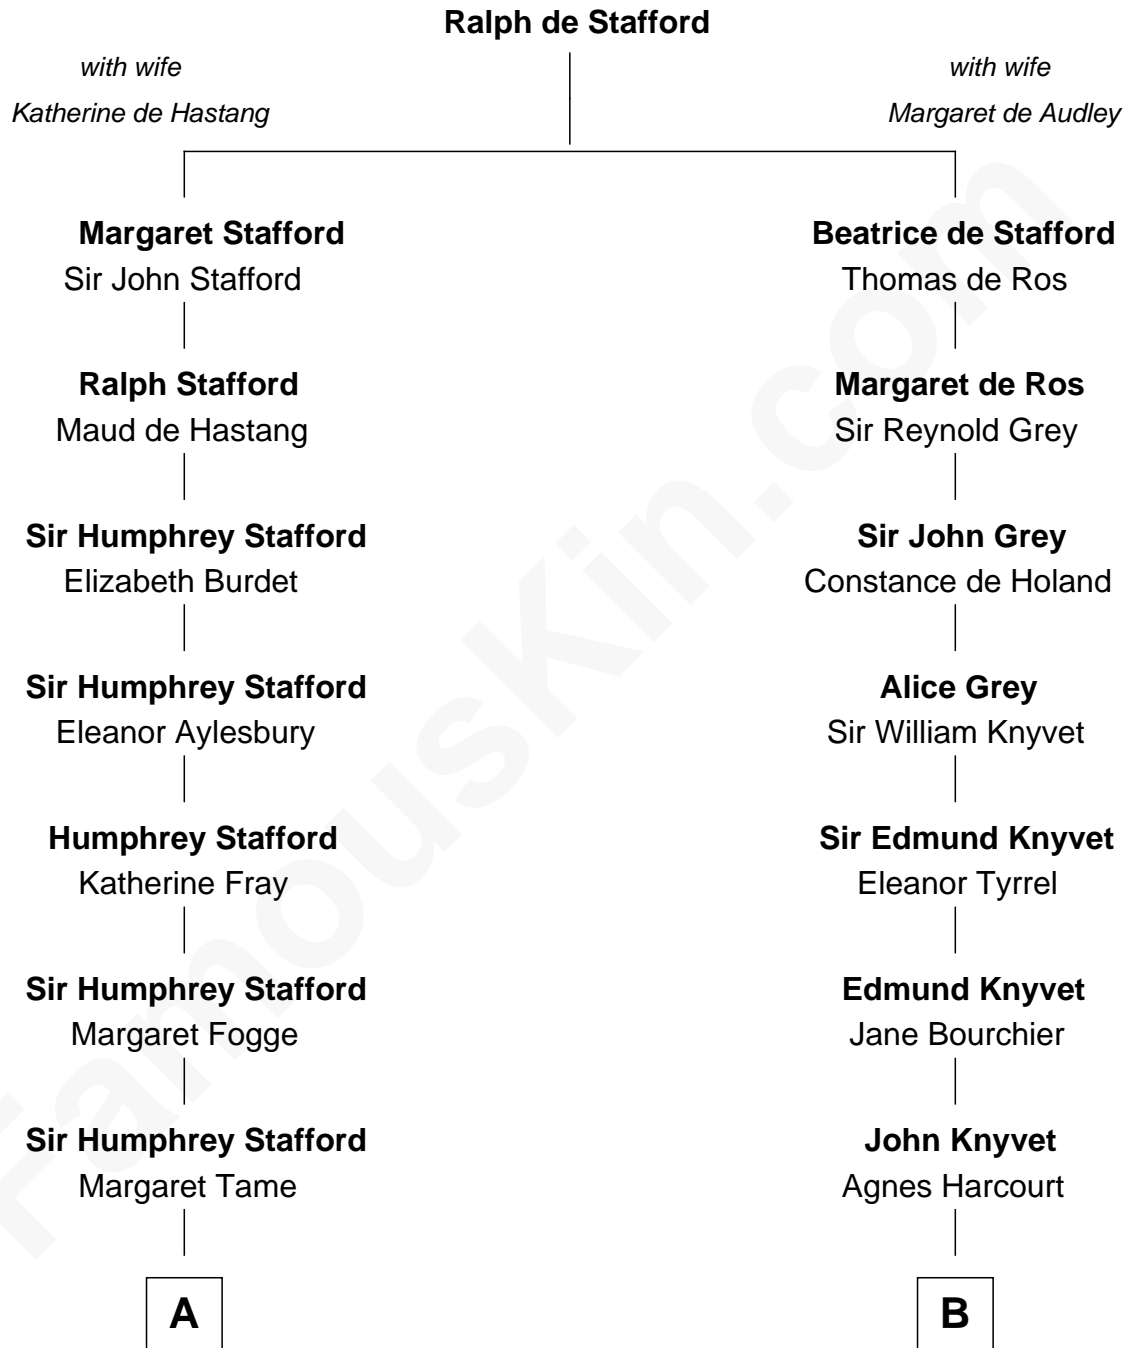

FamousKin.com Relationship Chart of

Jimmy Carter
39th U.S. President

16th cousin 3 times removed of

Horace Gray
U.S. Supreme Court Justice

C

William Archibald Carter

Nina Pratt

Earl Carter

Lillian Gordy

Jimmy Carter

39th U.S. President

FamousKin.com