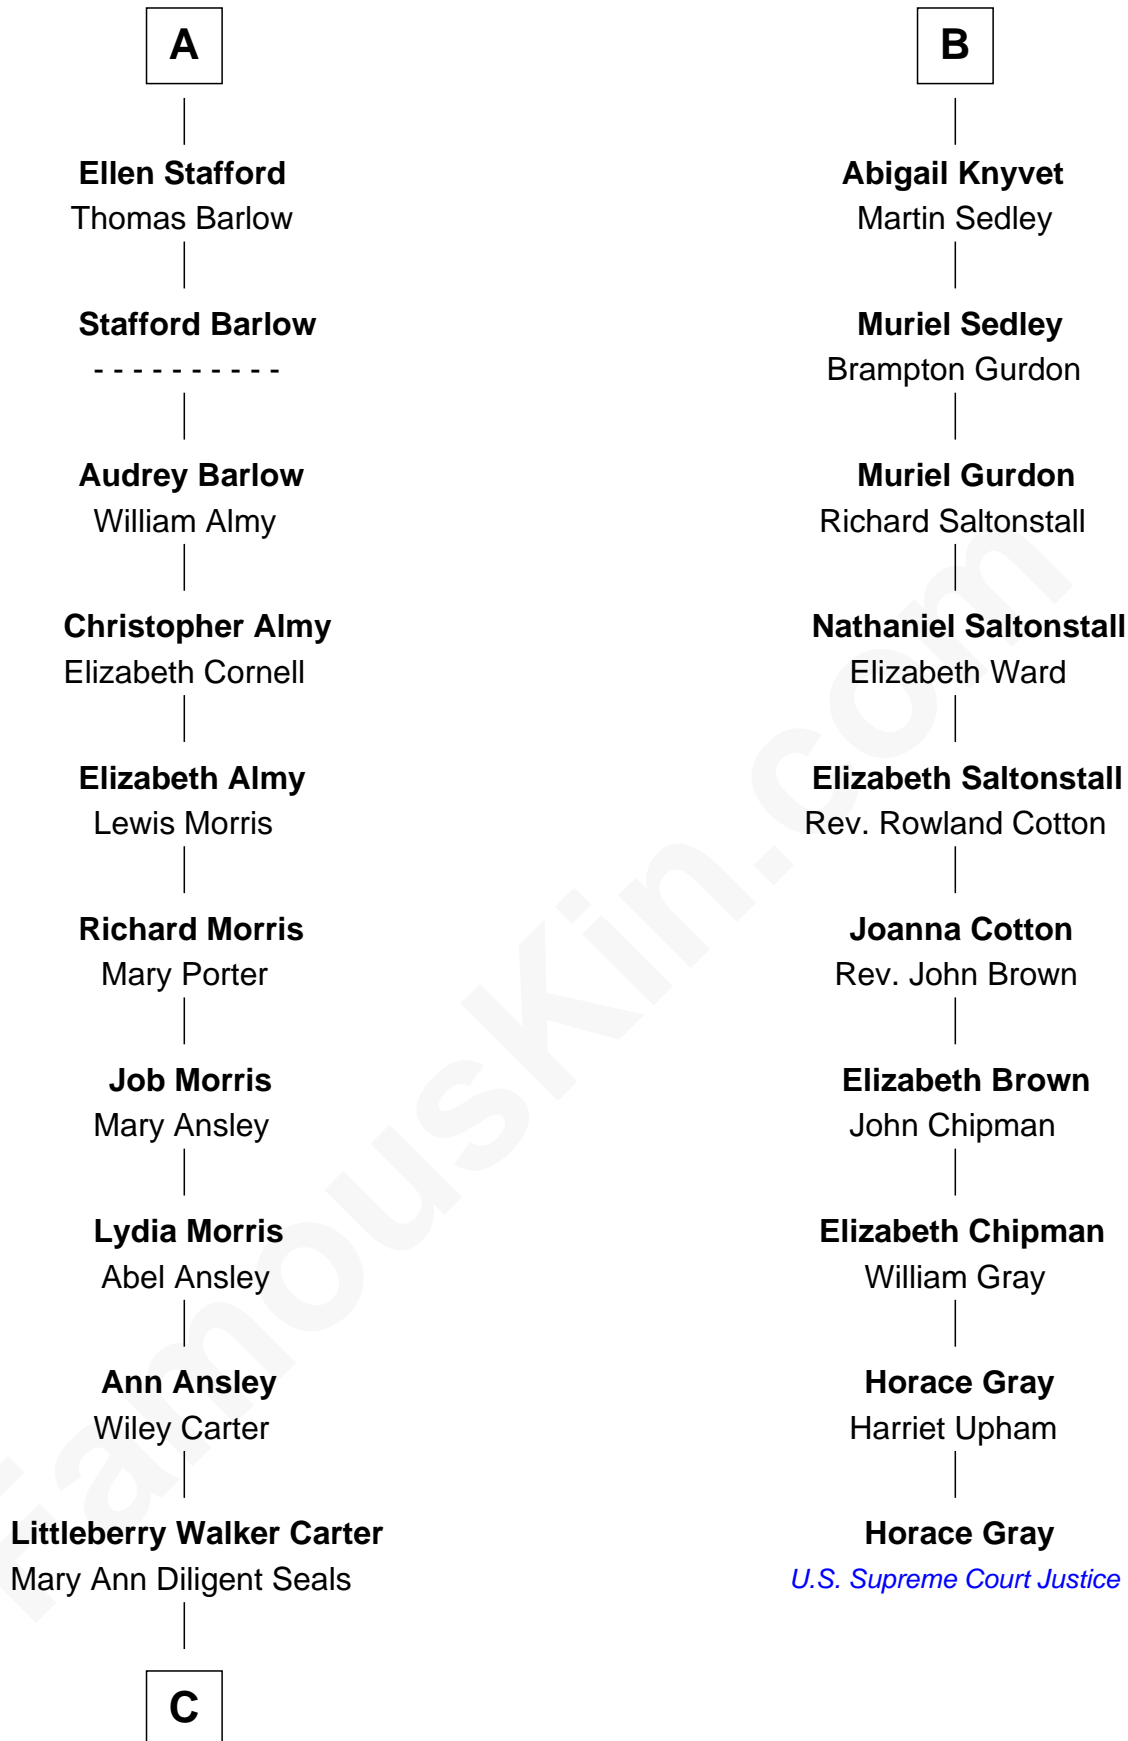

FamousKin.com Relationship Chart of

Jimmy Carter
39th U.S. President

16th cousin 3 times removed of

Horace Gray
U.S. Supreme Court Justice

C

William Archibald Carter

Nina Pratt

Earl Carter

Lillian Gordy

Jimmy Carter

39th U.S. President

FamousKin.com