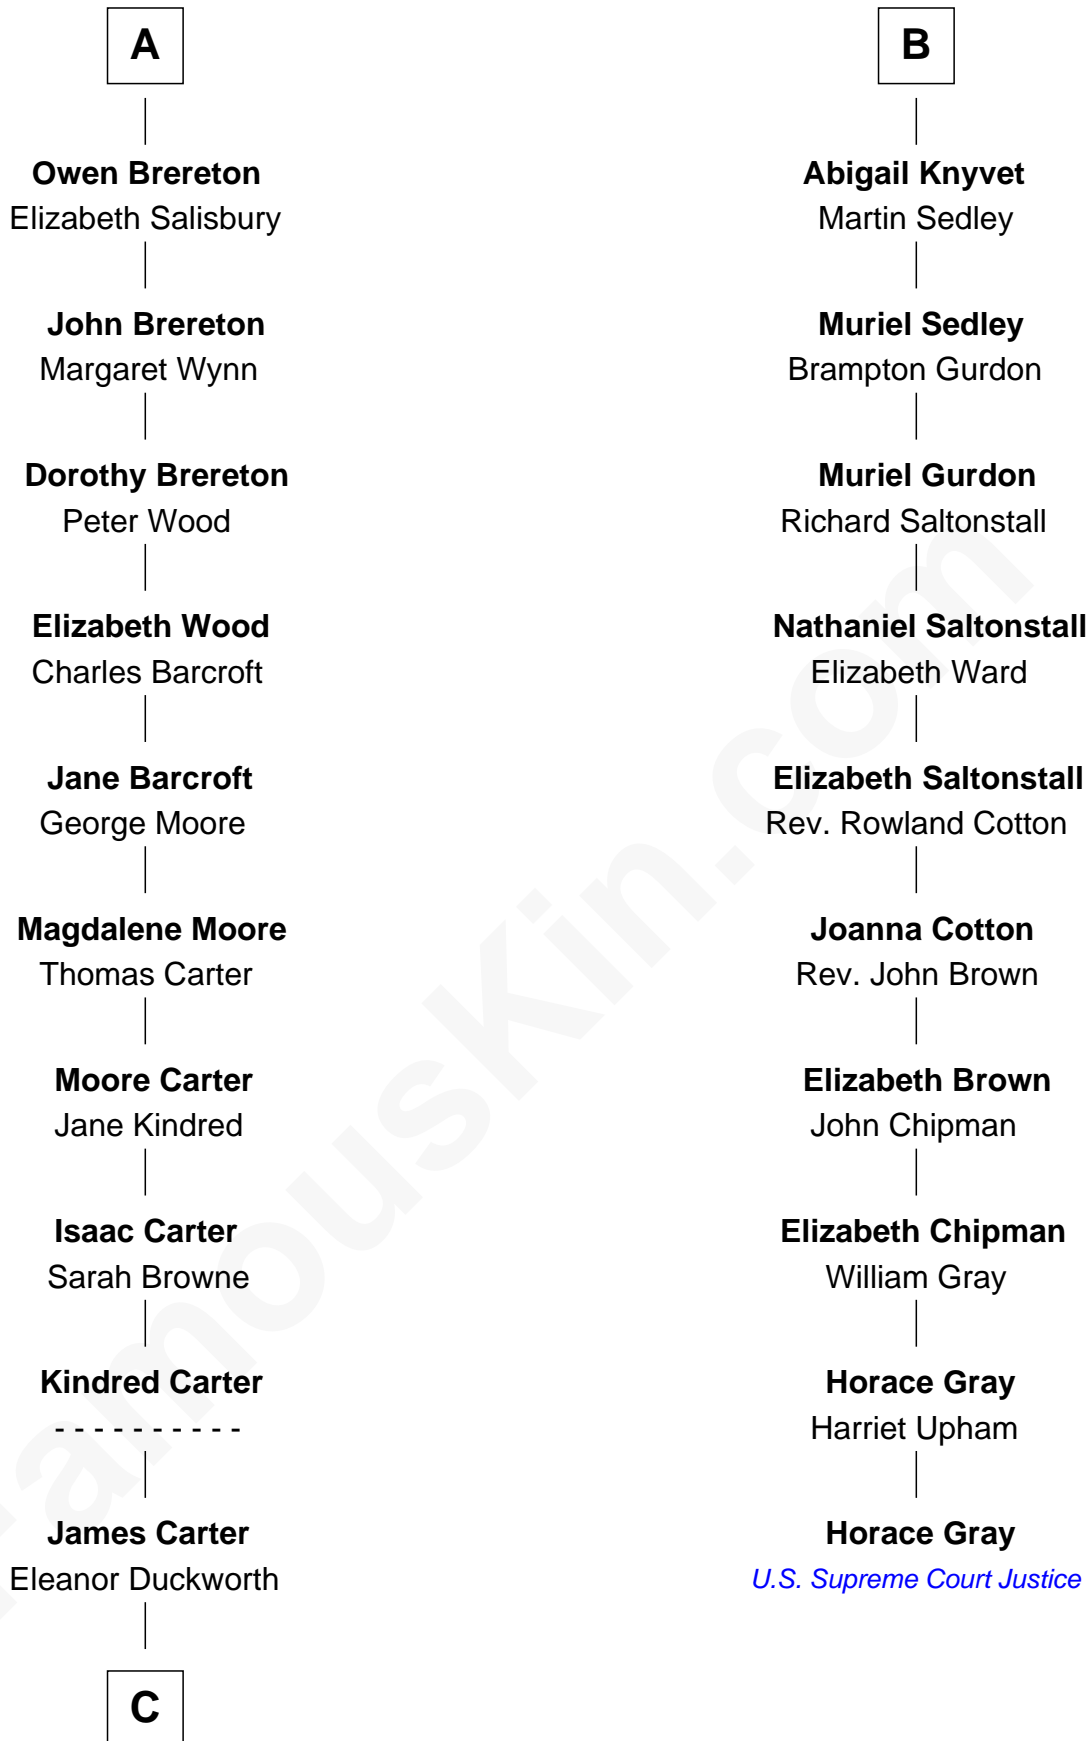

# FamousKin.com Relationship Chart of

**Jimmy Carter**

*39th U.S. President*

16th cousin 5 times removed of

**Horace Gray**

*U.S. Supreme Court Justice*

**Sir Robert de Holland**

Maude la Zouche

**Maude de Holland**  
Sir Thomas de Swinnerton

**Sir Robert de Swinnerton**  
Elizabeth de Beke

**Maud de Swinnerton**  
Sir William Ipstones

**Alice Ipstones**  
Sir Randall Brereton

**Sir William Brereton**  
Catherine Wylde

**Edward Brereton**  
Elizabeth Roydon

**John Brereton**  
Margaret Fychan

**A**

**Thomas Holand**  
Joan Plantagenet

**John de Holand**  
Elizabeth of Lancaster

**Constance de Holand**  
Sir John Grey

**Alice Grey**  
Sir William Knyvet

**Sir Edmund Knyvet**  
Eleanor Tyrrel

**Edmund Knyvet**  
Jane Bouchier

**John Knyvet**  
Agnes Harcourt

**B**

**C**

—  
**Wiley Carter**

Ann Ansley

—  
**Littleberry Walker Carter**