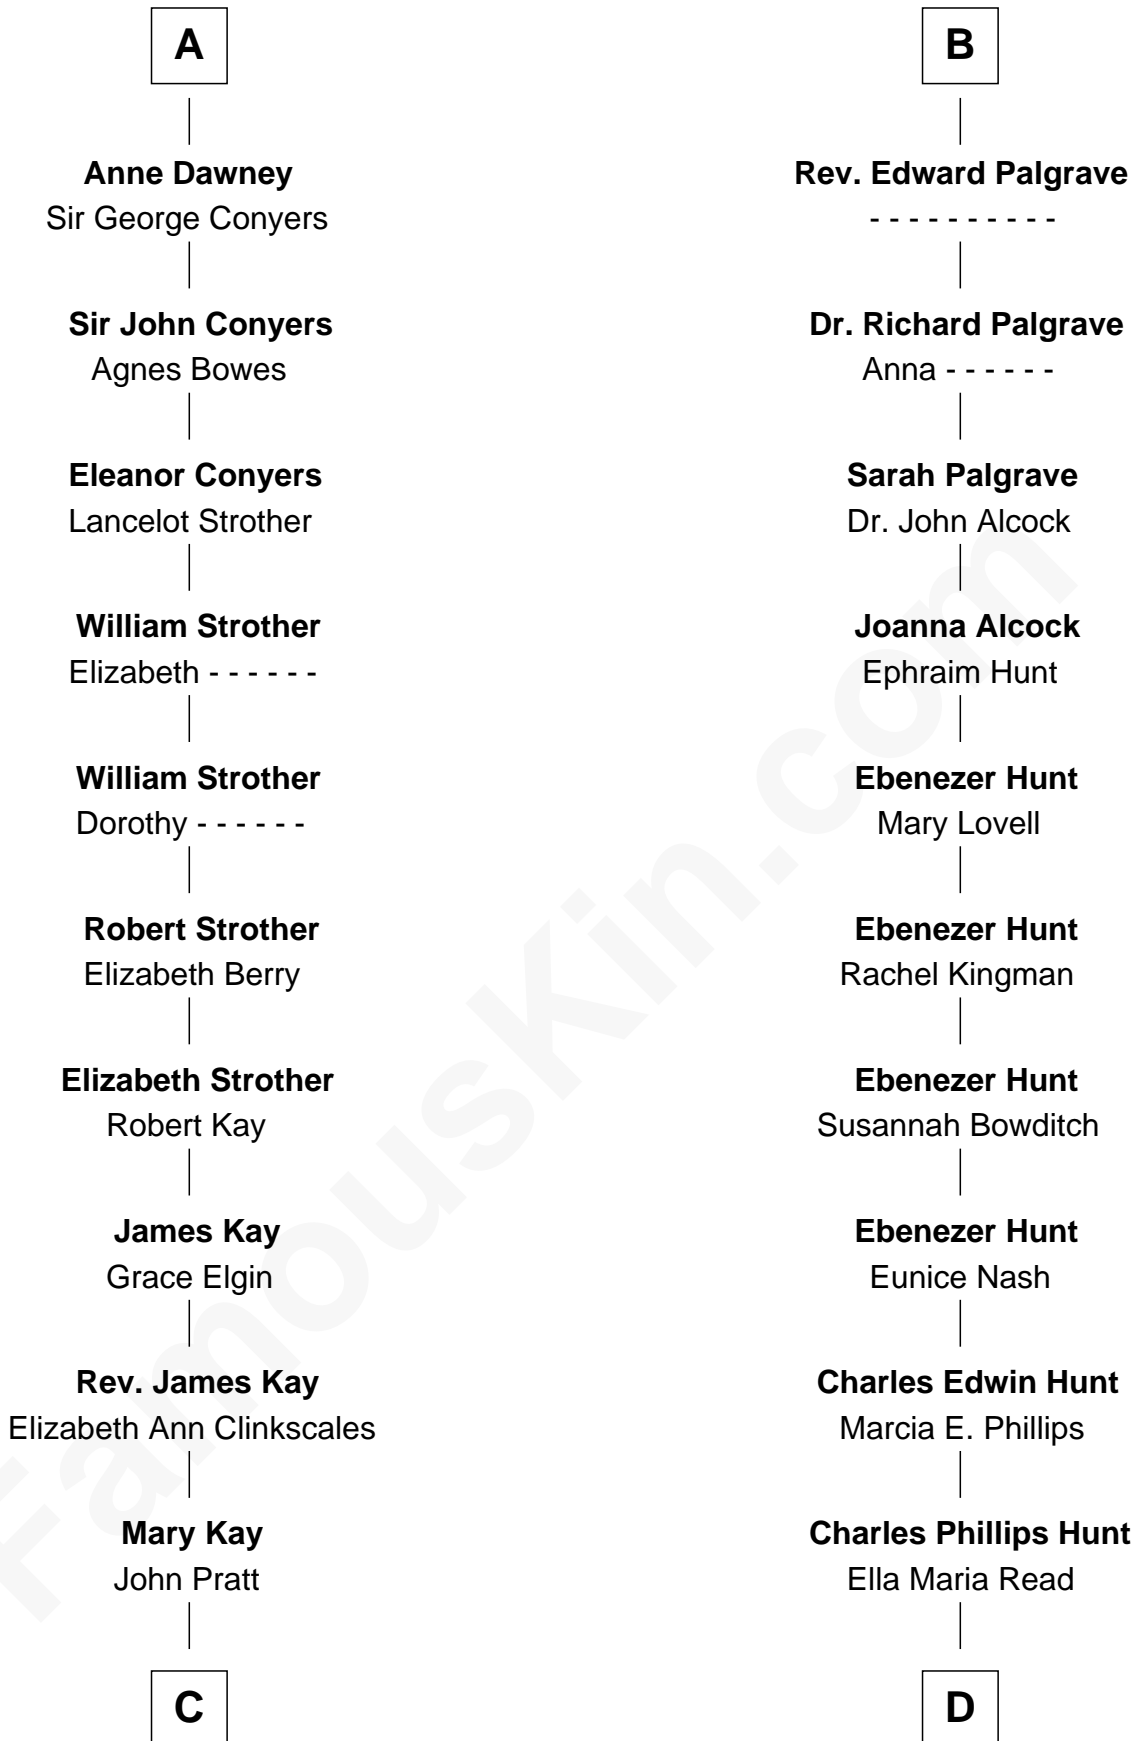

FamousKin.com Relationship Chart of

Jimmy Carter

39th U.S. President

19th cousin 1 time removed of

Linda Hunt

TV and Movie Actress

Richard Fitzalan
Eleanor Plantagenet

C

James E. Pratt
Sophronia C. Cowan

Nina Pratt
William Archibald Carter

Earl Carter
Lillian Gordy

Jimmy Carter
39th U.S. President

D

Charles Edwin Hunt
Louise Phipps Davy

Raymond Davy Hunt
Elsie R. Doying

Linda Hunt
TV and Movie Actress