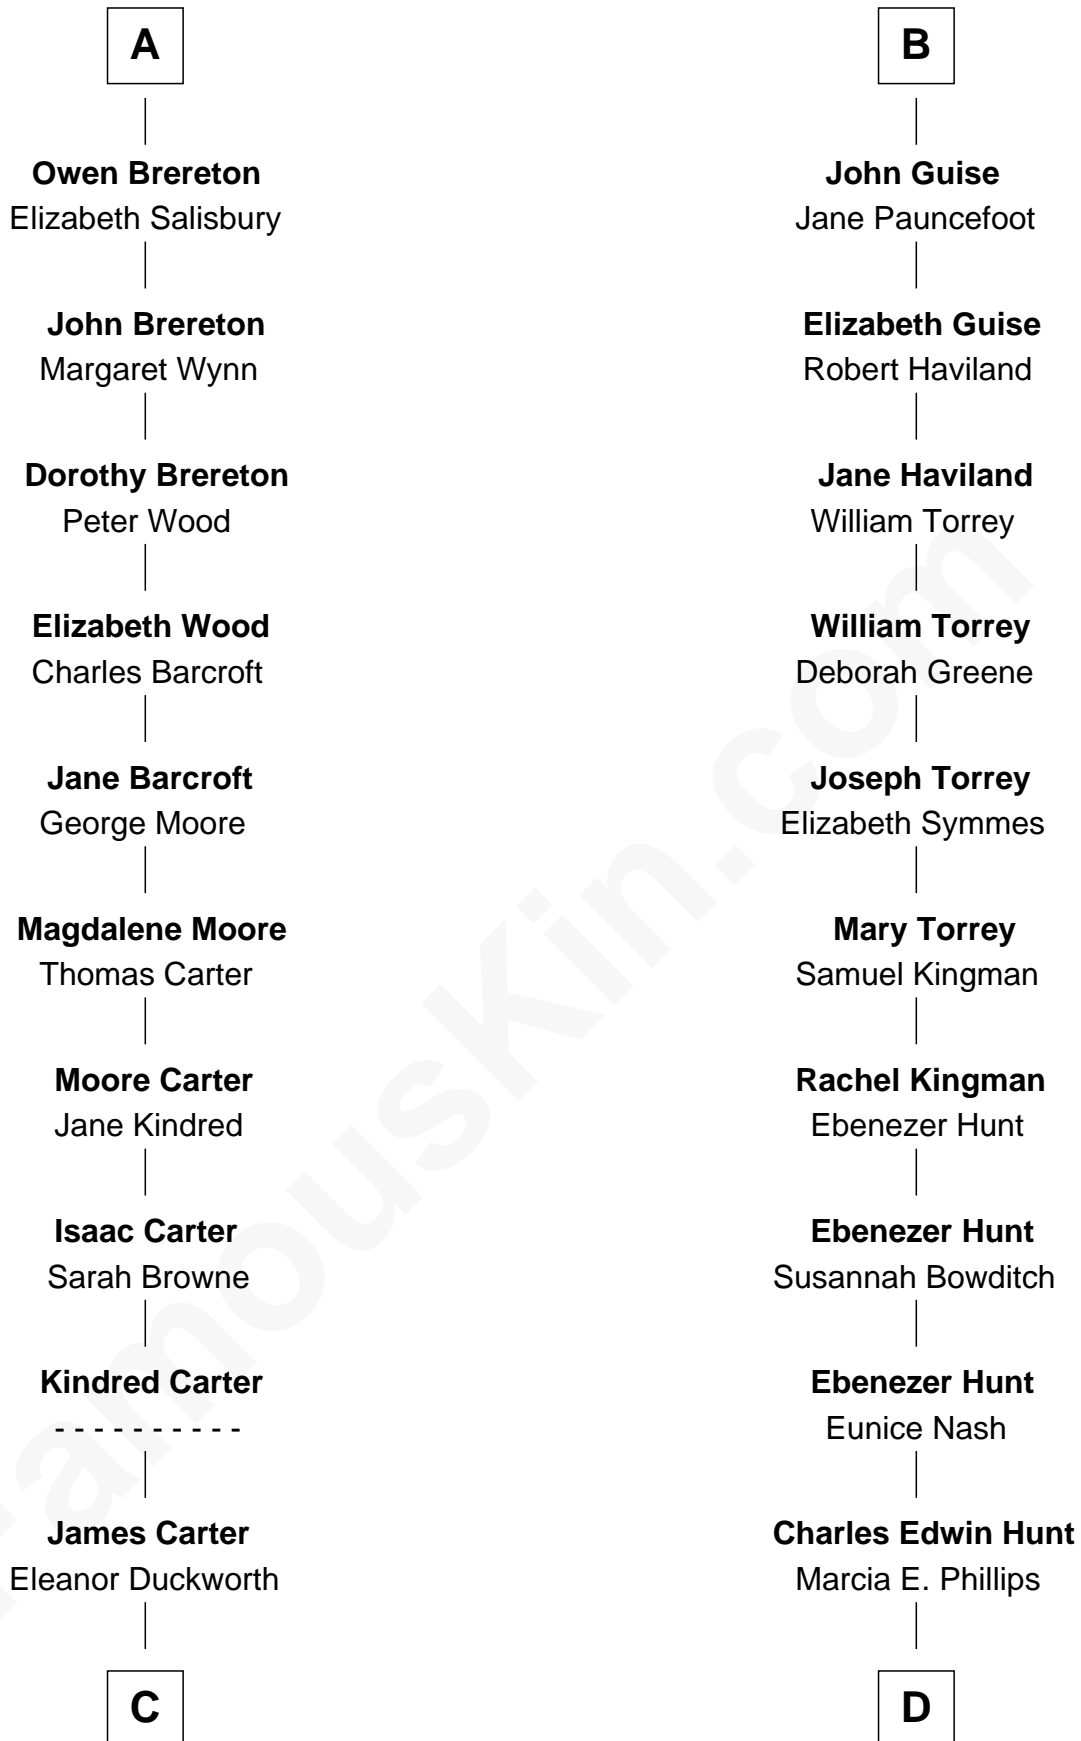

FamousKin.com Relationship Chart of

Jimmy Carter

39th U.S. President

20th cousin 1 time removed of

Linda Hunt

TV and Movie Actress

Sir Robert de Holland

Maude la Zouche

Maude de Holland
Sir Thomas de Swinnerton

Sir Robert de Swinnerton
Elizabeth de Beke

Maud de Swinnerton
Sir William Ipstones

Alice Ipstones
Sir Randall Brereton

Sir William Brereton
Catherine Wylde

Edward Brereton
Elizabeth Roydon

John Brereton
Margaret Fychan

A

Thomas Holand
Joan Plantagenet

John de Holand
Elizabeth of Lancaster

Constance de Holand
Sir John Grey

Sir Edmund Grey
Katherine Percy

Anne Grey
Sir John Grey

Probable

Tacy Grey
John Guise

William Guise
Mary Rotsey

B

C

Wiley Carter
Ann Ansley

Littleberry Walker Carter
Mary Ann Diligent Seals

William Archibald Carter
Nina Pratt

Earl Carter
Lillian Gordy