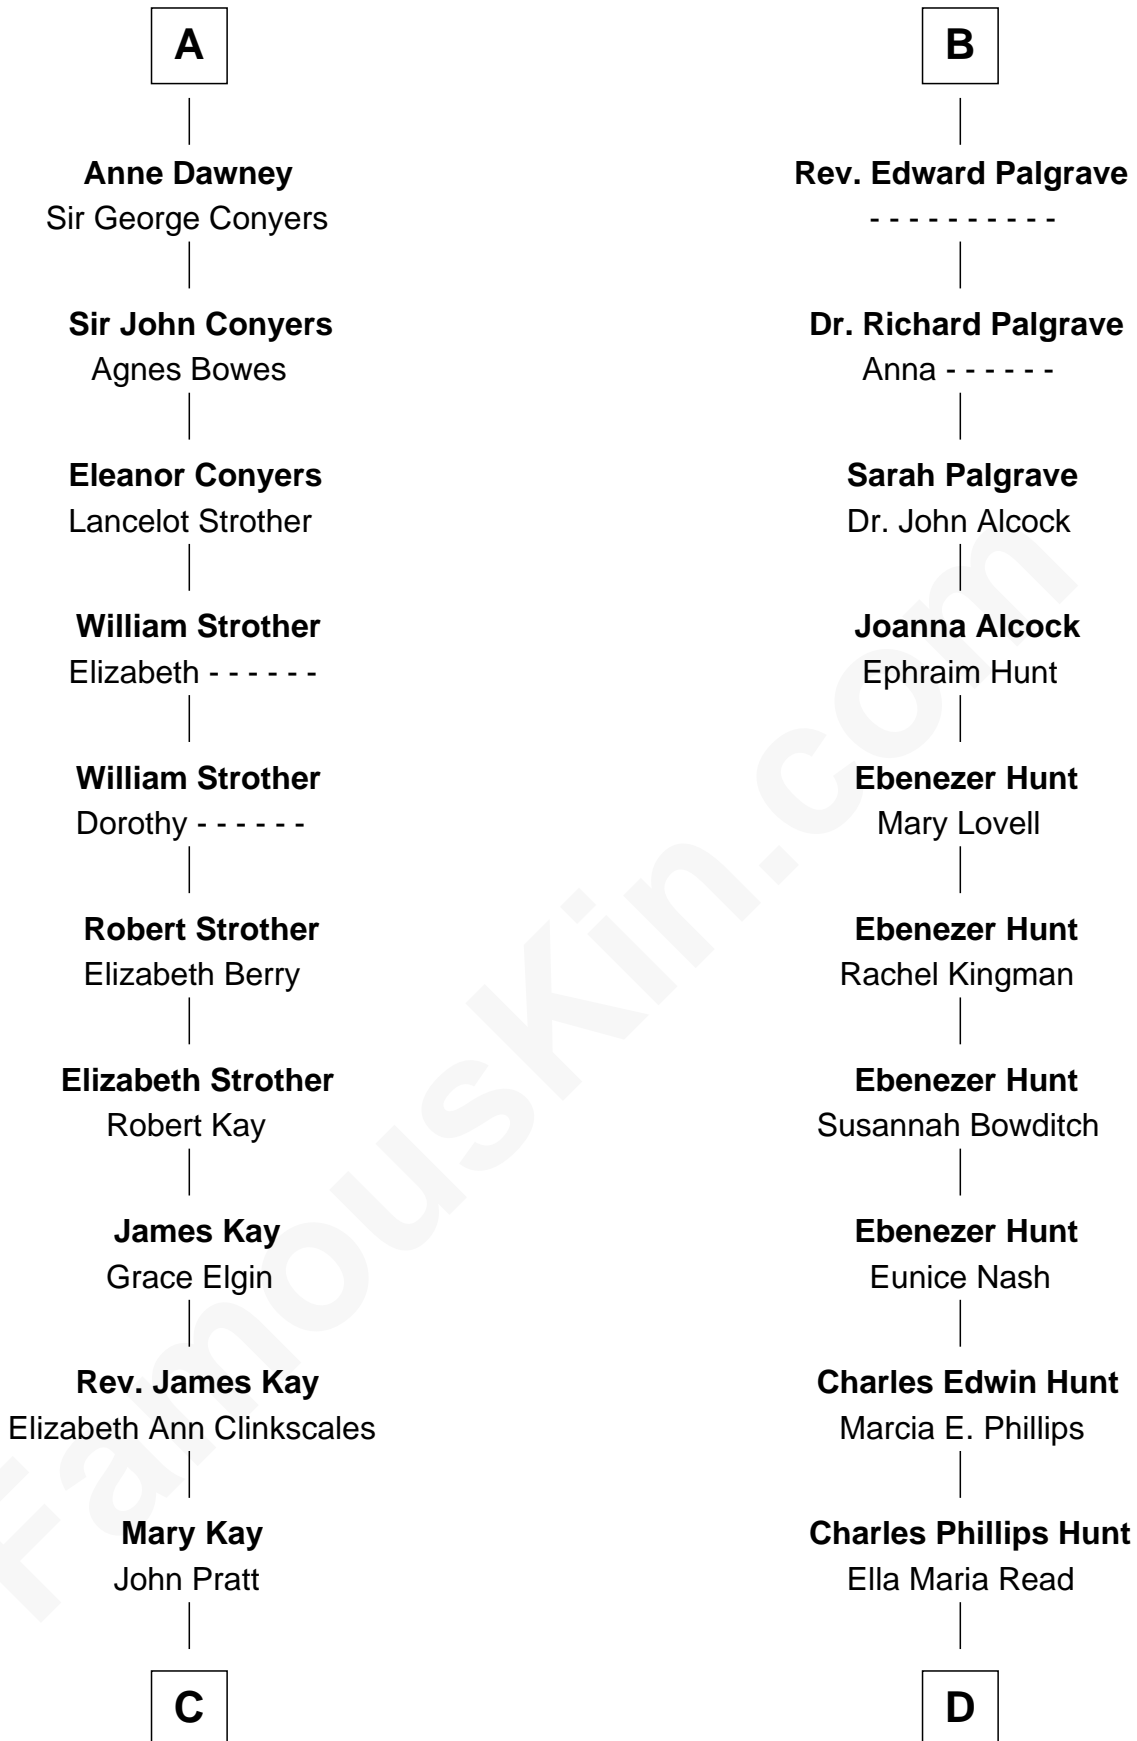

# FamousKin.com Relationship Chart of

**Jimmy Carter**

*39th U.S. President*

19th cousin 1 time removed of

**Linda Hunt**

*TV and Movie Actress*

**Sir William de Bohun**  
Elizabeth de Badlesmere

**C**

**James E. Pratt**  
Sophronia C. Cowan

**Nina Pratt**  
William Archibald Carter

**Earl Carter**  
Lillian Gordy

**Jimmy Carter**  
*39th U.S. President*

**D**

**Charles Edwin Hunt**  
Louise Phipps Davy

**Raymond Davy Hunt**  
Elsie R. Doying