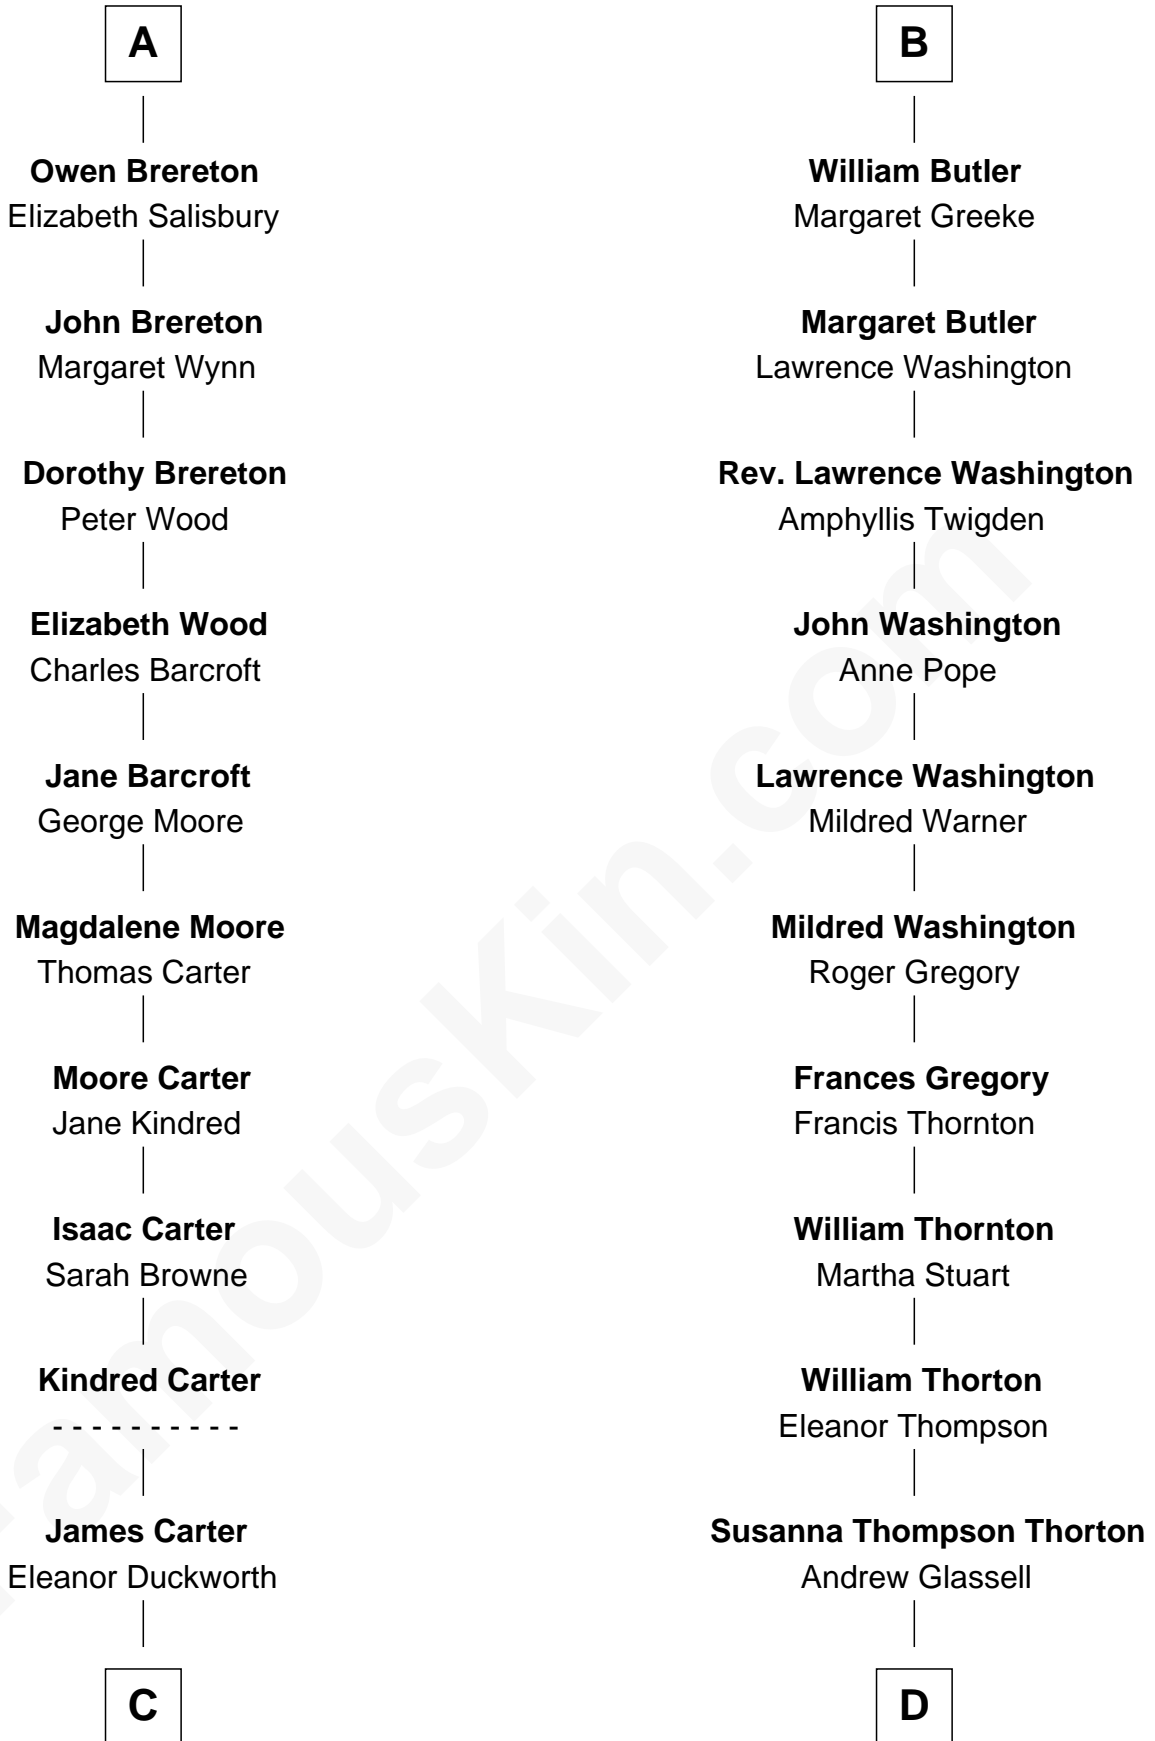

FamousKin.com Relationship Chart of

Jimmy Carter

39th U.S. President

19th cousin 2 times removed of

General George S. Patton

U.S. Army - World War II

Sir Robert de Holland

Maude la Zouche

Maude de Holland
Sir Thomas de Swinnerton

Sir Robert de Swinnerton
Elizabeth de Beke

Maud de Swinnerton
Sir William Ipstones

Alice Ipstones
Sir Randall Brereton

Sir William Brereton
Catherine Wylde

Edward Brereton
Elizabeth Roydon

John Brereton
Margaret Fychan

A

Thomas Holand
Joan Plantagenet

Sir Thomas de Holand
Alice Fitzalan

Eleanor Holand
Edward Cherleton

Joyce Cherleton
Sir John Tiptoft

Joyce Tiptoft
Sir Edmund Sutton

Sir John Sutton
Anne Clarell

Margaret Sutton
John Butler

B

C

Wiley Carter
Ann Ansley

Littleberry Walker Carter
Mary Ann Diligent Seals

William Archibald Carter
Nina Pratt

Earl Carter
Lillian Gordy

Jimmy Carter
39th U.S. President