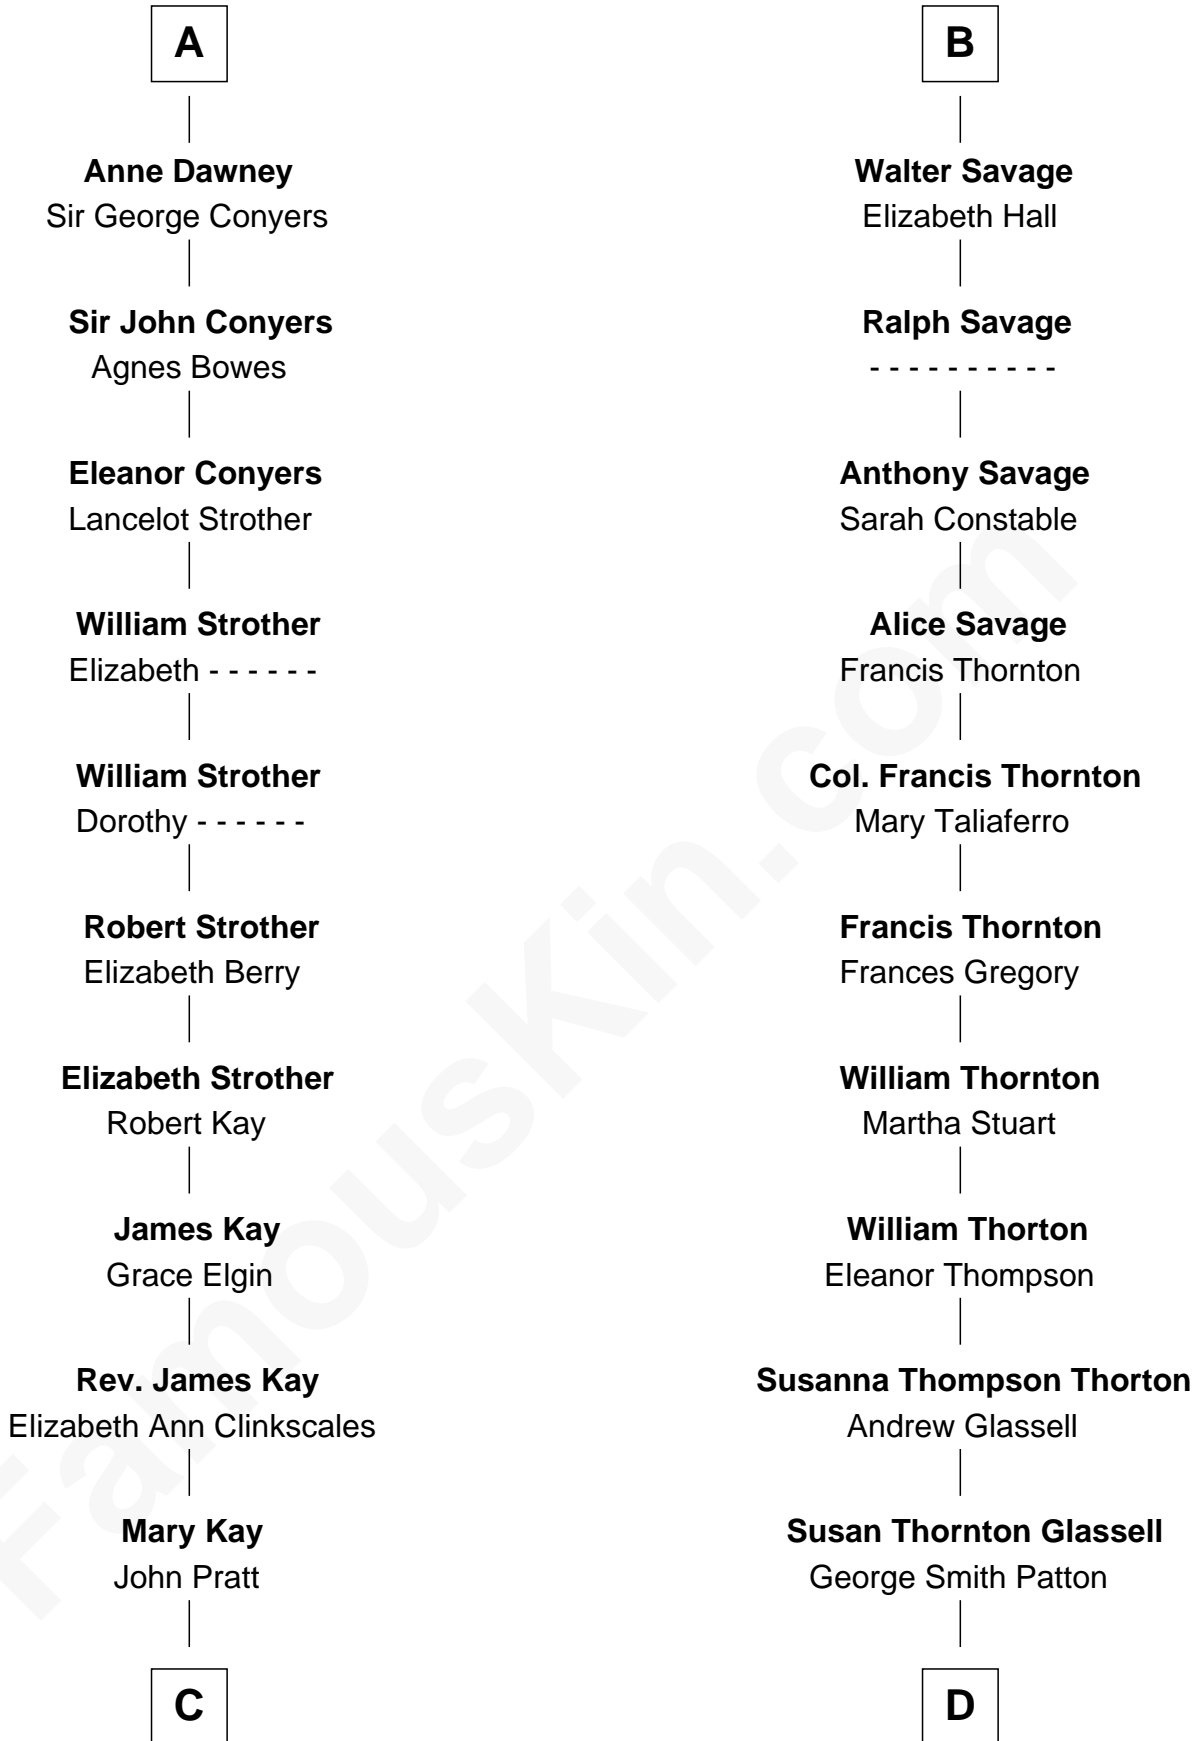

FamousKin.com

Relationship Chart of

Jimmy Carter

39th U.S. President

18th cousin 2 times removed of

General George S. Patton

U.S. Army - World War II

C

James E. Pratt
Sophronia C. Cowan

Nina Pratt
William Archibald Carter

Earl Carter
Lillian Gordy

Jimmy Carter
39th U.S. President

D

George Smith Patton
Ruth Wilson

General George S. Patton
U.S. Army - World War II