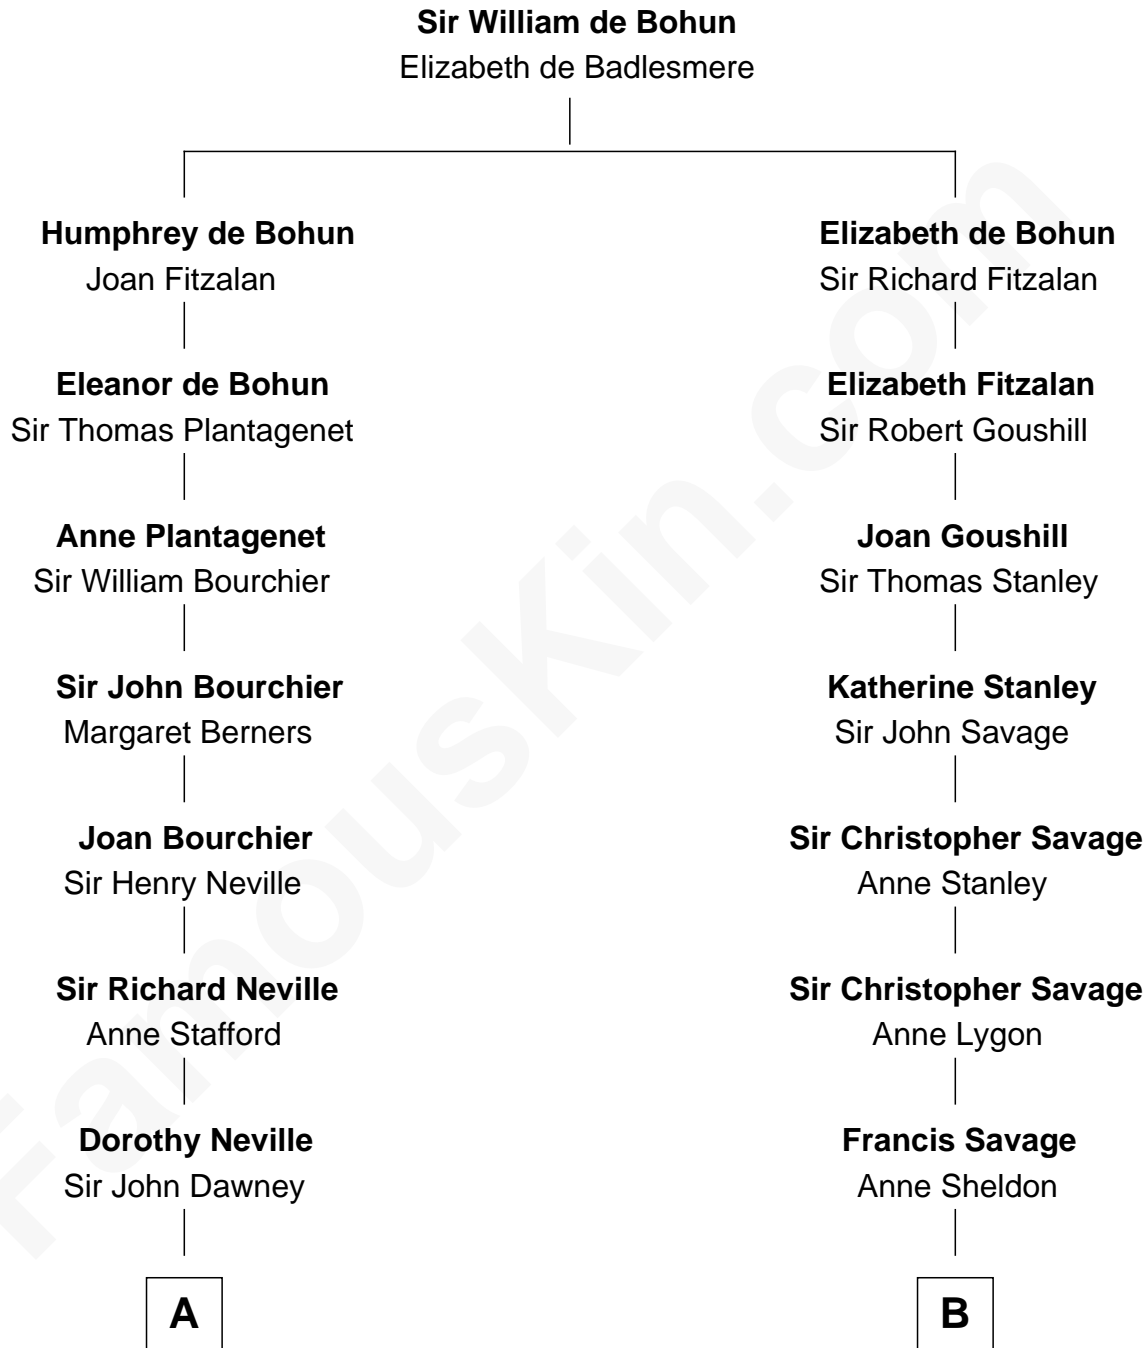

FamousKin.com

Relationship Chart of

Jimmy Carter

39th U.S. President

18th cousin 2 times removed of

General George S. Patton

U.S. Army - World War II

C

James E. Pratt
Sophronia C. Cowan

Nina Pratt
William Archibald Carter

Earl Carter
Lillian Gordy

Jimmy Carter
39th U.S. President

D

George Smith Patton
Ruth Wilson

General George S. Patton
U.S. Army - World War II