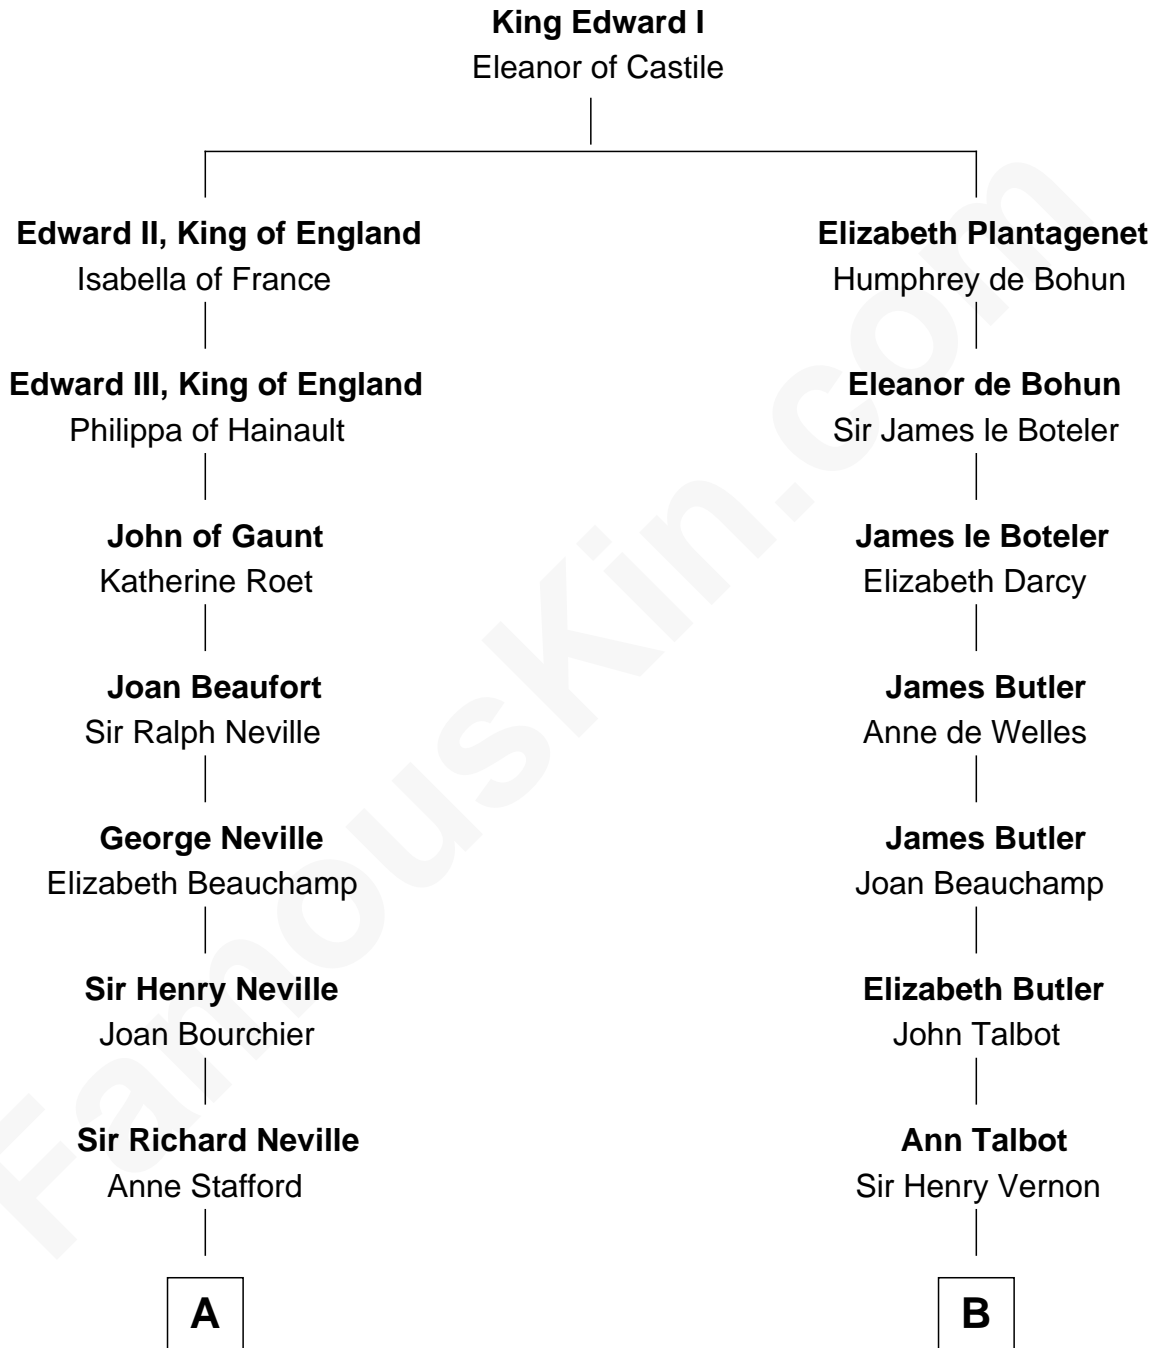

# FamousKin.com

## Relationship Chart of

**Jimmy Carter**  
39th U.S. President

21st cousin of

**Lizzie Borden**  
Accused Murderess

**C**

**Mary Kay**  
John Pratt

**James E. Pratt**  
Sophronia C. Cowan

**Nina Pratt**  
William Archibald Carter

**Earl Carter**  
Lillian Gordy

**Jimmy Carter**  
*39th U.S. President*

**D**

**Susanna Tripp**  
John Vinnicum

**Sarah L. Vinnicum**  
Joseph Morse

**Anthony Morse**  
Rhoda Morrison

**Sarah Anthony Morse**  
Andrew Jackson Borden

**Lizzie Borden**  
*Accused Murderess*

FamousKin.com