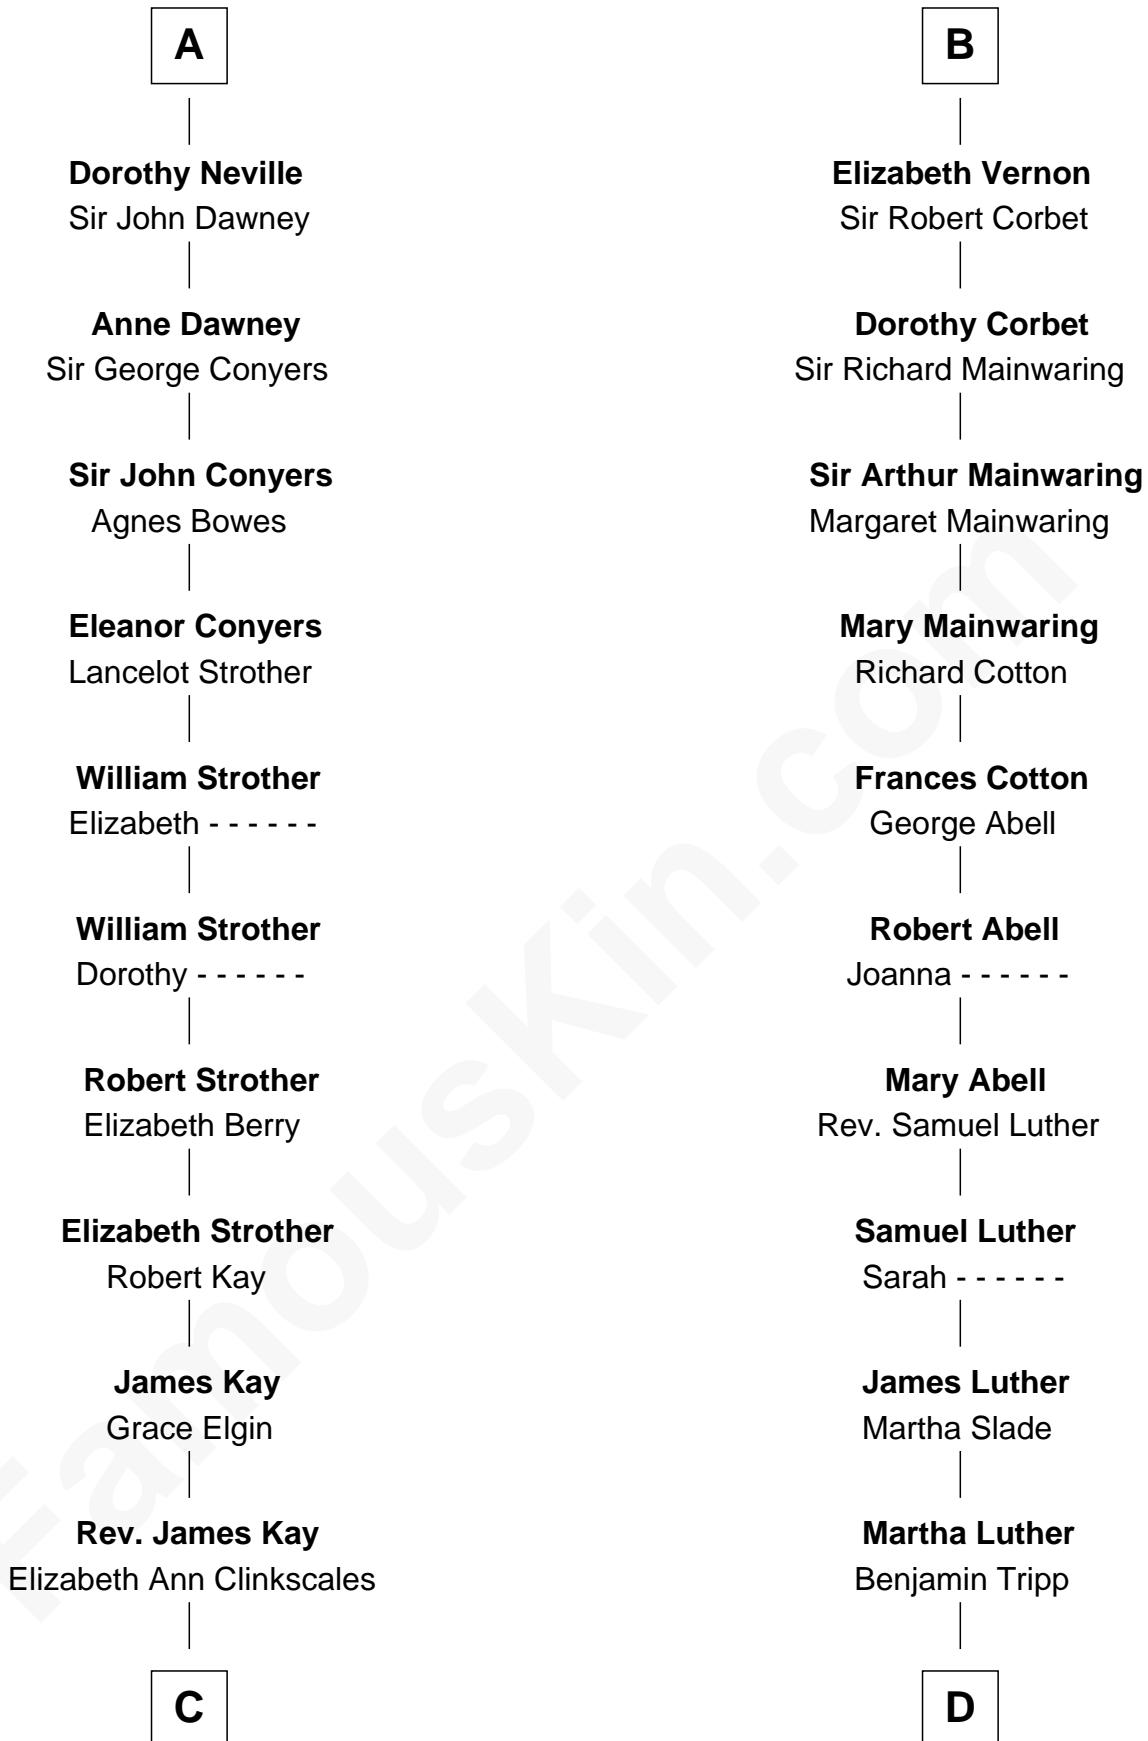

# FamousKin.com

## Relationship Chart of

**Jimmy Carter**  
39th U.S. President

21st cousin of

**Lizzie Borden**  
Accused Murderess

**C**

**Mary Kay**  
John Pratt

**James E. Pratt**  
Sophronia C. Cowan

**Nina Pratt**  
William Archibald Carter

**Earl Carter**  
Lillian Gordy

**Jimmy Carter**  
*39th U.S. President*

**D**

**Susanna Tripp**  
John Vinnicum

**Sarah L. Vinnicum**  
Joseph Morse

**Anthony Morse**  
Rhoda Morrison

**Sarah Anthony Morse**  
Andrew Jackson Borden

**Lizzie Borden**  
*Accused Murderess*

FamousKin.com