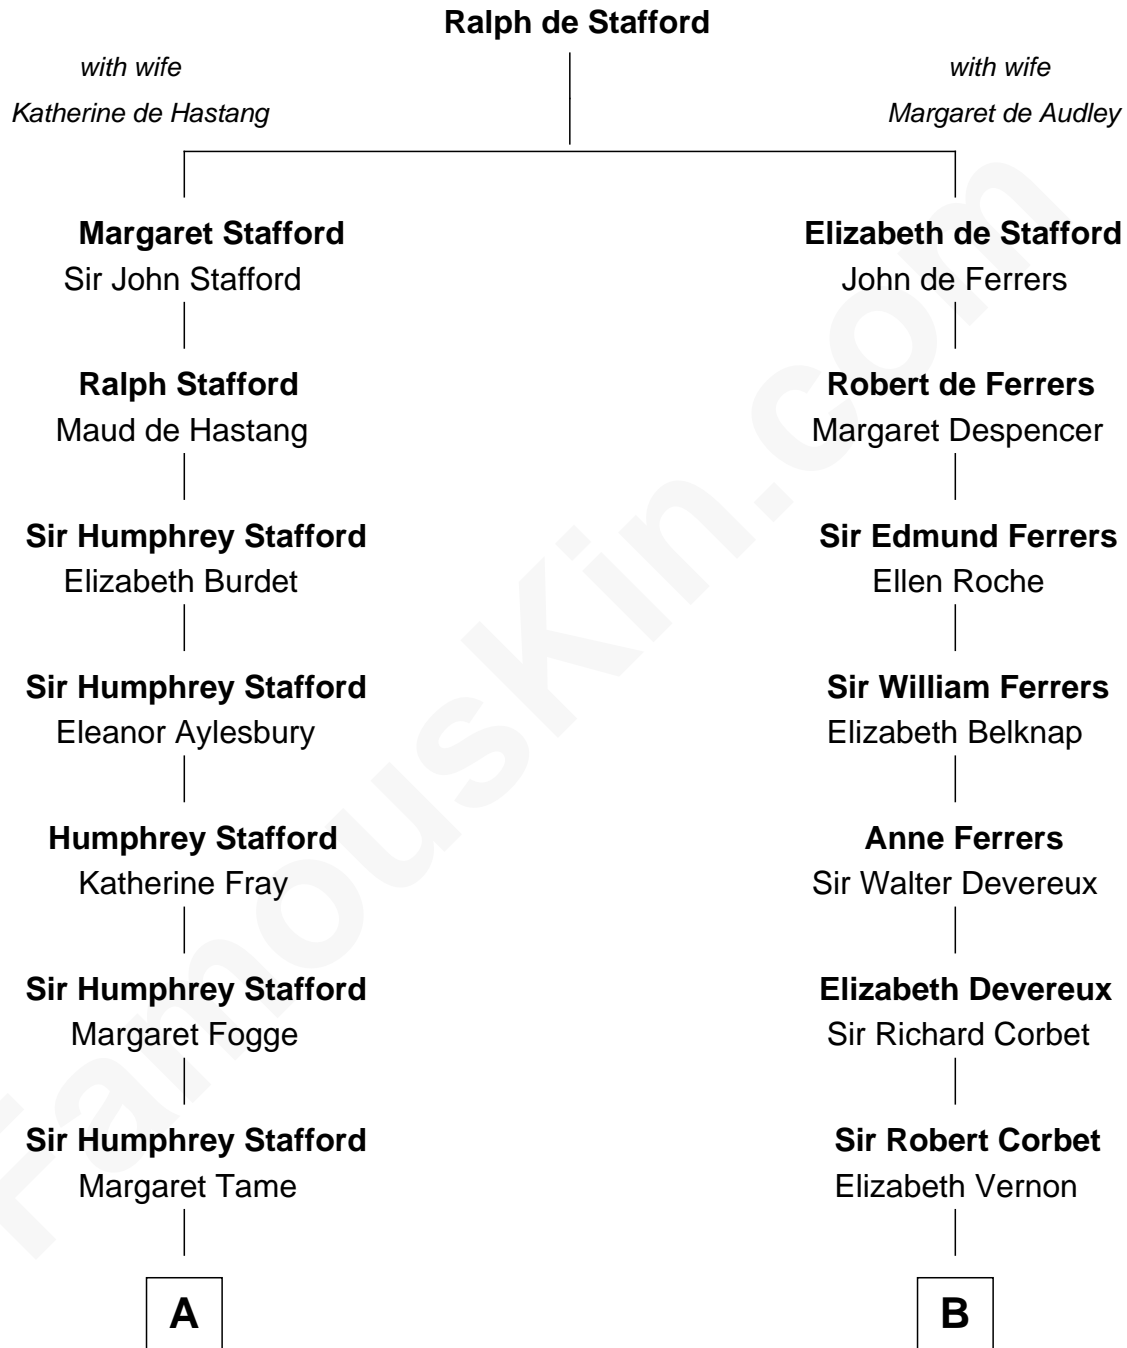

FamousKin.com Relationship Chart of

Jimmy Carter
39th U.S. President

19th cousin 1 time removed of

Lizzie Borden
Accused Murderess

C

William Archibald Carter

Nina Pratt

Earl Carter

Lillian Gordy

Jimmy Carter

39th U.S. President

D

Sarah L. Vinnicum

Joseph Morse

Anthony Morse

Rhoda Morrison

Sarah Anthony Morse

Andrew Jackson Borden

Lizzie Borden

Accused Murderess

FamousKin.com