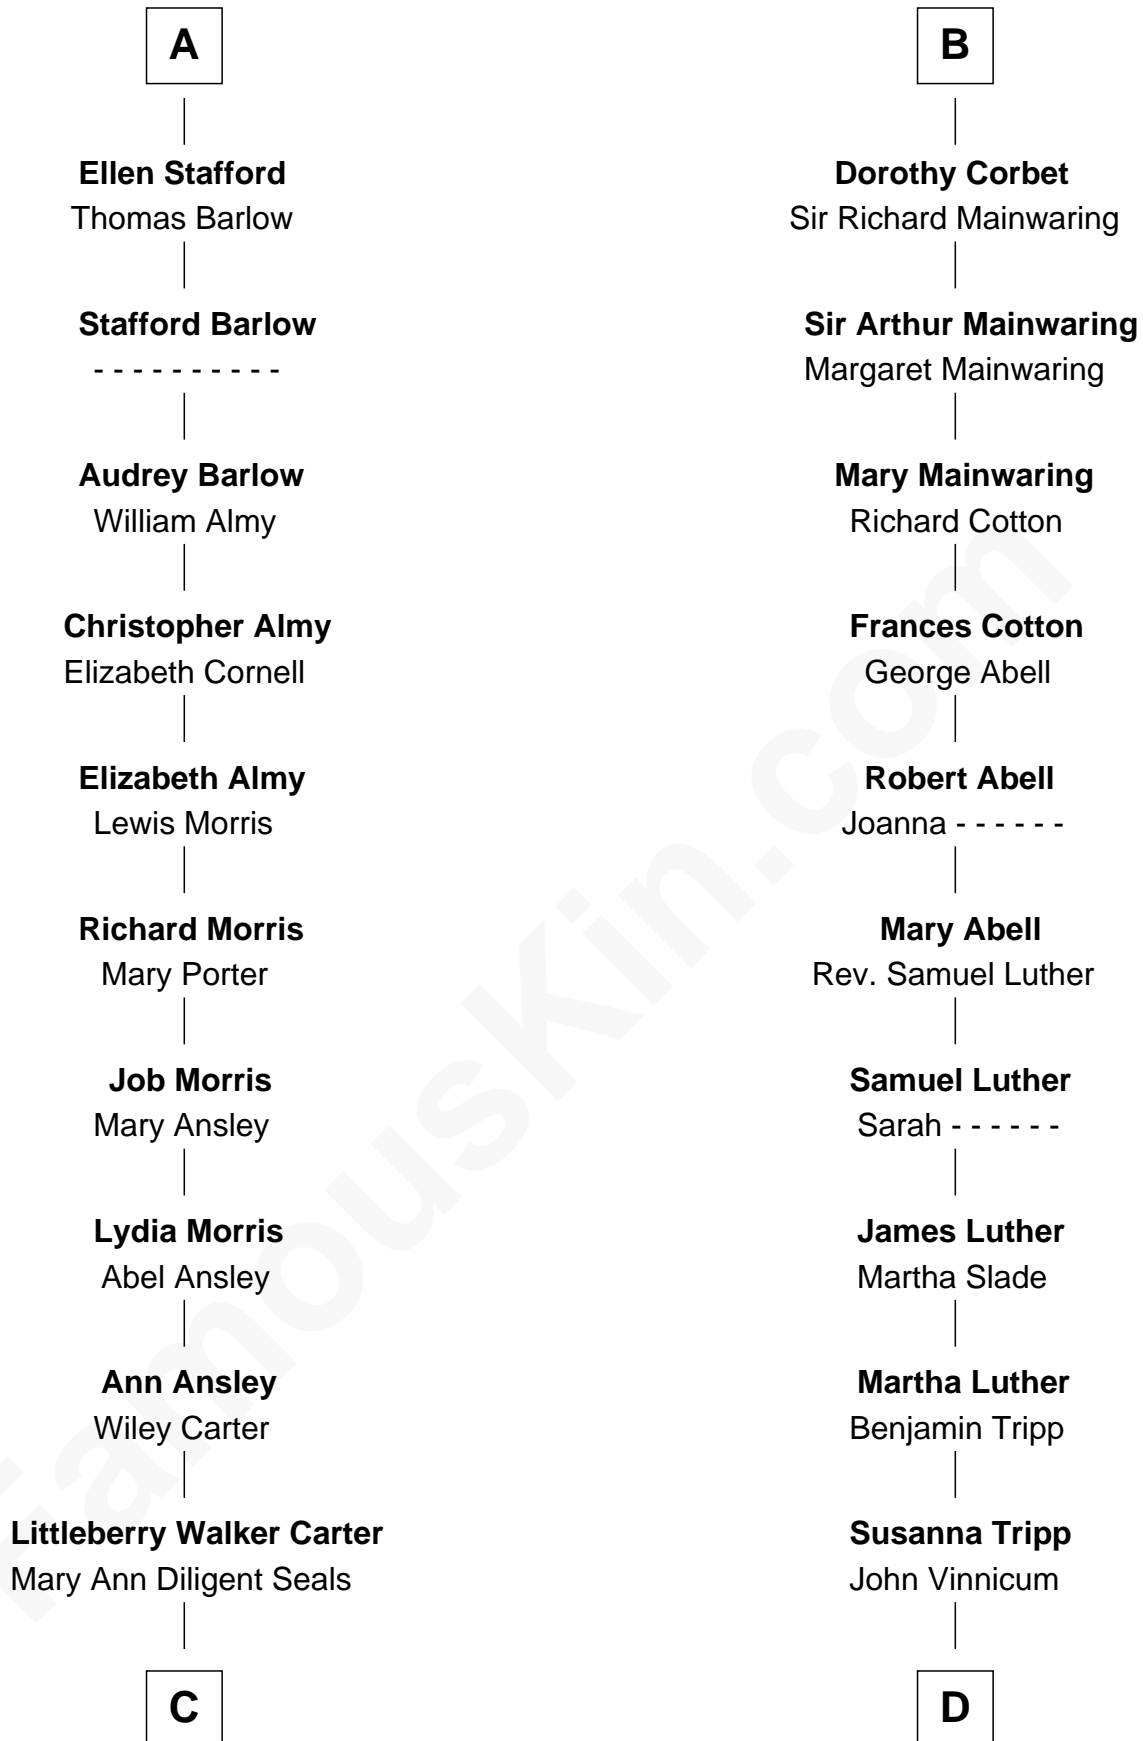

FamousKin.com Relationship Chart of

Jimmy Carter
39th U.S. President

19th cousin 1 time removed of

Lizzie Borden
Accused Murderess

C

William Archibald Carter

Nina Pratt

Earl Carter

Lillian Gordy

Jimmy Carter

39th U.S. President

D

Sarah L. Vinnicum

Joseph Morse

Anthony Morse

Rhoda Morrison

Sarah Anthony Morse

Andrew Jackson Borden

Lizzie Borden

Accused Murderess

FamousKin.com