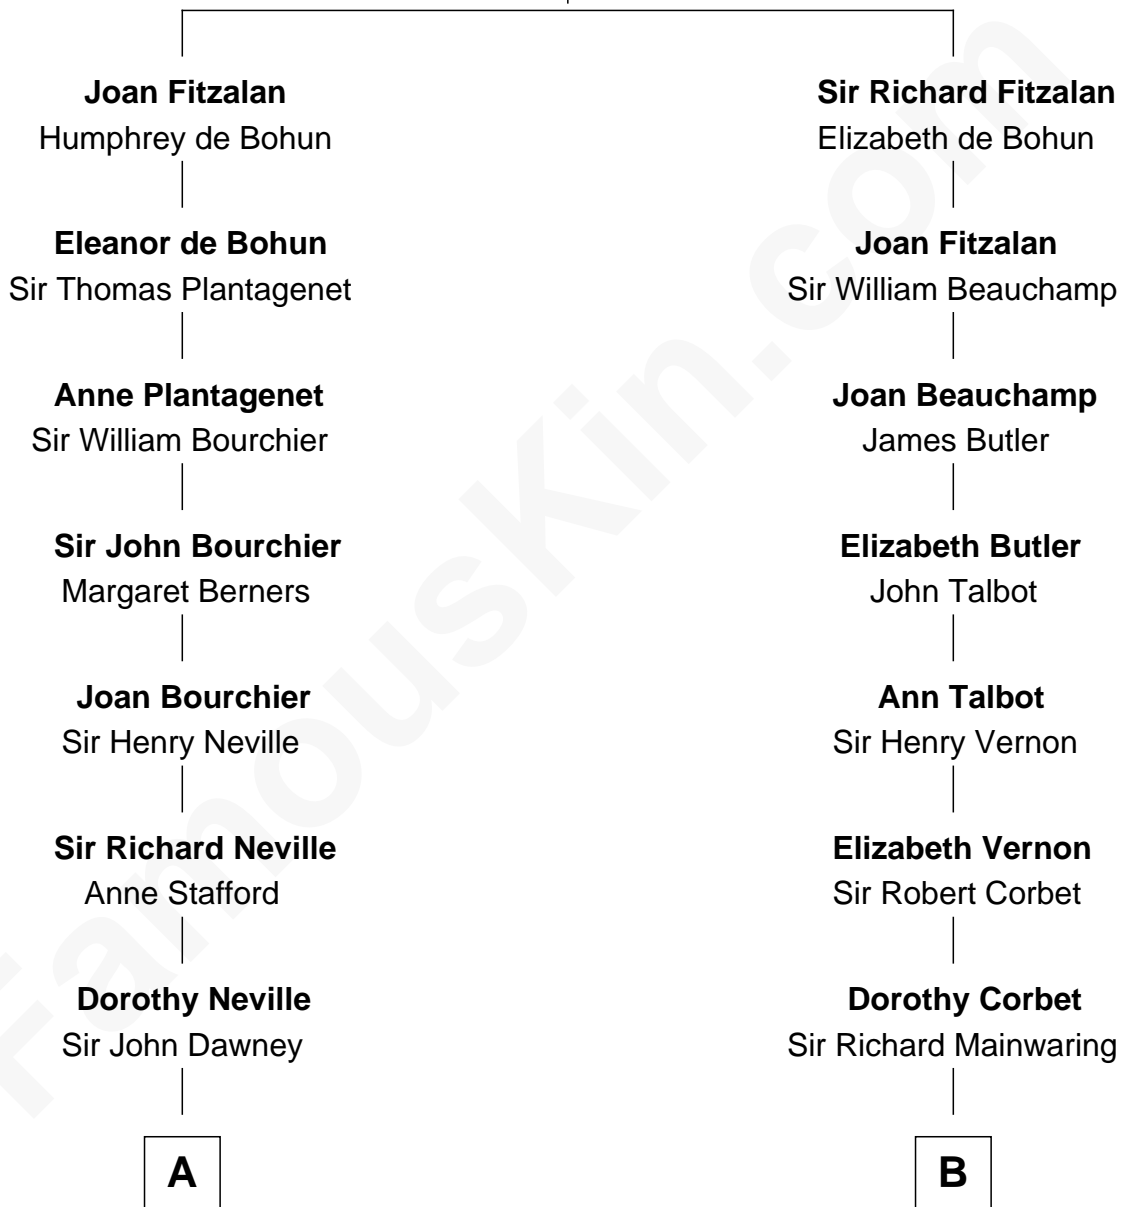

FamousKin.com Relationship Chart of

Jimmy Carter

39th U.S. President

19th cousin 1 time removed of

Lizzie Borden

Accused Murderess

Richard Fitzalan
Eleanor Plantagenet

C

James E. Pratt
Sophronia C. Cowan

Nina Pratt
William Archibald Carter

Earl Carter
Lillian Gordy

Jimmy Carter
39th U.S. President

D

Anthony Morse
Rhoda Morrison

Sarah Anthony Morse
Andrew Jackson Borden

Lizzie Borden
Accused Murderess