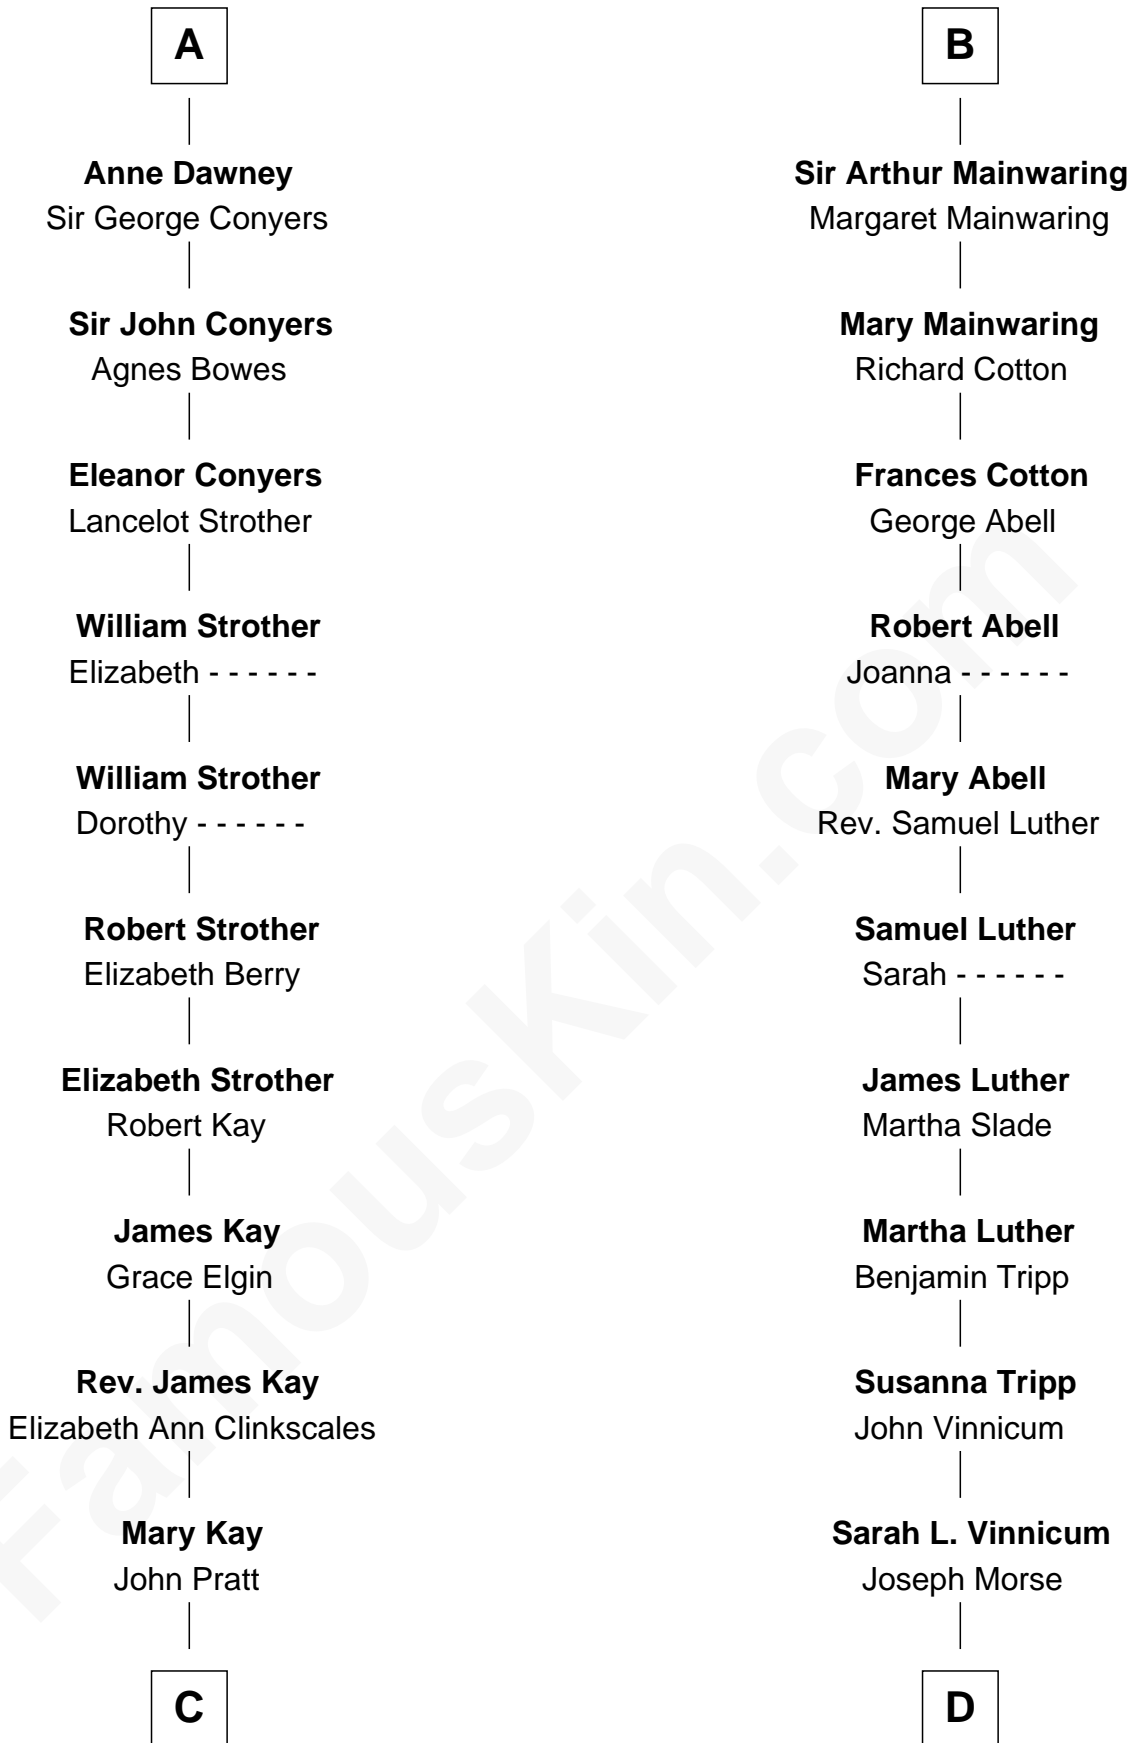

FamousKin.com Relationship Chart of

Jimmy Carter

39th U.S. President

19th cousin 1 time removed of

Lizzie Borden

Accused Murderess

Richard Fitzalan
Eleanor Plantagenet

C

James E. Pratt
Sophronia C. Cowan

Nina Pratt
William Archibald Carter

Earl Carter
Lillian Gordy

Jimmy Carter
39th U.S. President

D

Anthony Morse
Rhoda Morrison

Sarah Anthony Morse
Andrew Jackson Borden

Lizzie Borden
Accused Murderess