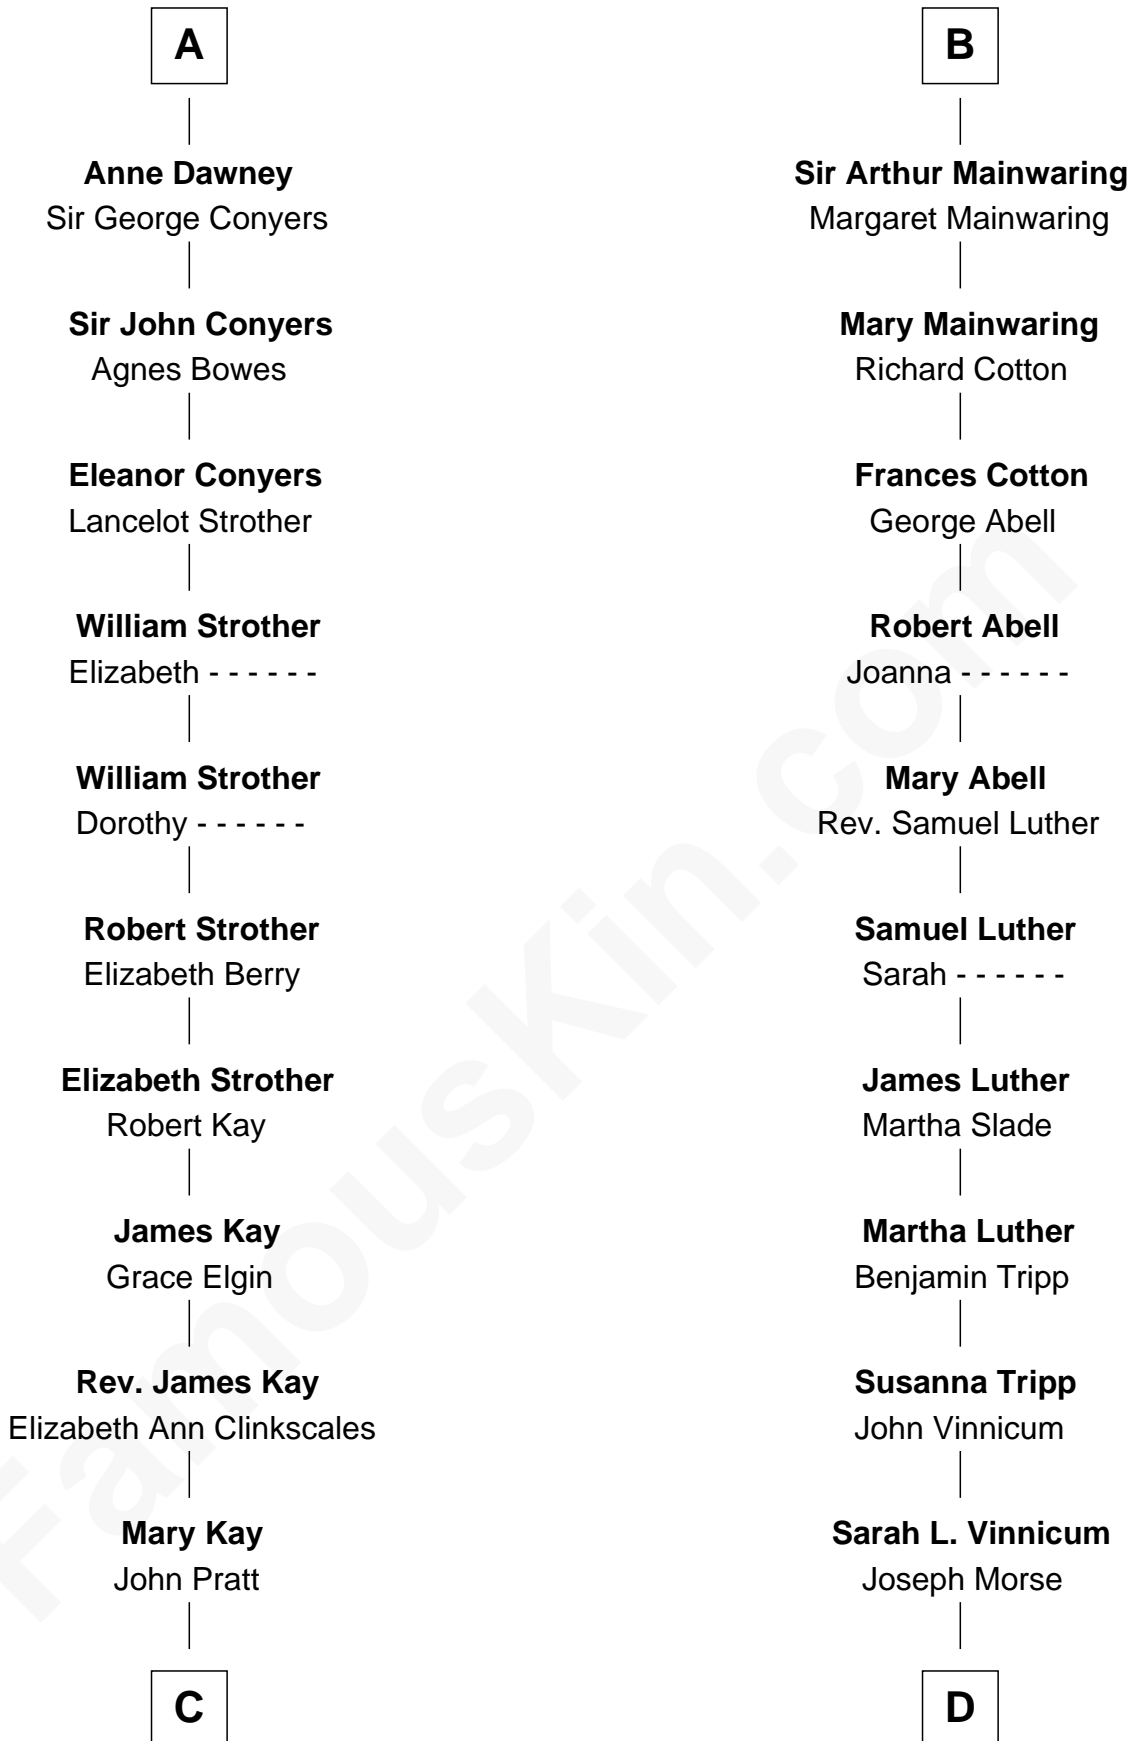

FamousKin.com Relationship Chart of

Jimmy Carter

39th U.S. President

19th cousin 1 time removed of

Lizzie Borden

Accused Murderess

Sir William de Bohun
Elizabeth de Badlesmere

C

James E. Pratt
Sophronia C. Cowan

Nina Pratt
William Archibald Carter

Earl Carter
Lillian Gordy

Jimmy Carter
39th U.S. President

D

Anthony Morse
Rhoda Morrison

Sarah Anthony Morse
Andrew Jackson Borden

Lizzie Borden
Accused Murderess