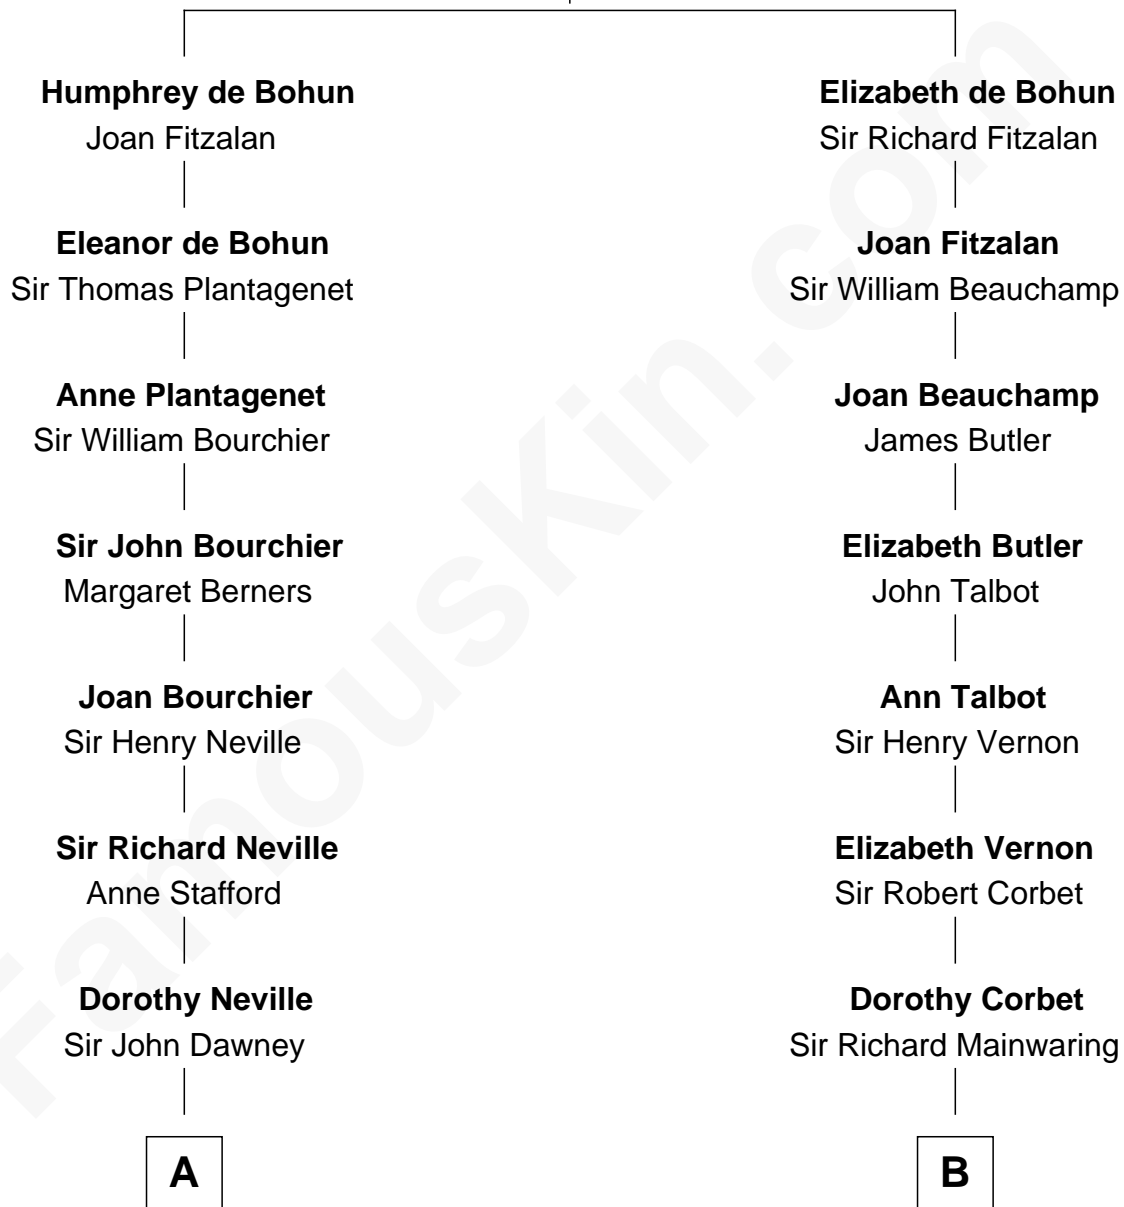

FamousKin.com Relationship Chart of

Jimmy Carter

39th U.S. President

19th cousin 1 time removed of

Lizzie Borden

Accused Murderess

Sir William de Bohun
Elizabeth de Badlesmere

C

James E. Pratt
Sophronia C. Cowan

Nina Pratt
William Archibald Carter

Earl Carter
Lillian Gordy

Jimmy Carter
39th U.S. President

D

Anthony Morse
Rhoda Morrison

Sarah Anthony Morse
Andrew Jackson Borden

Lizzie Borden
Accused Murderess