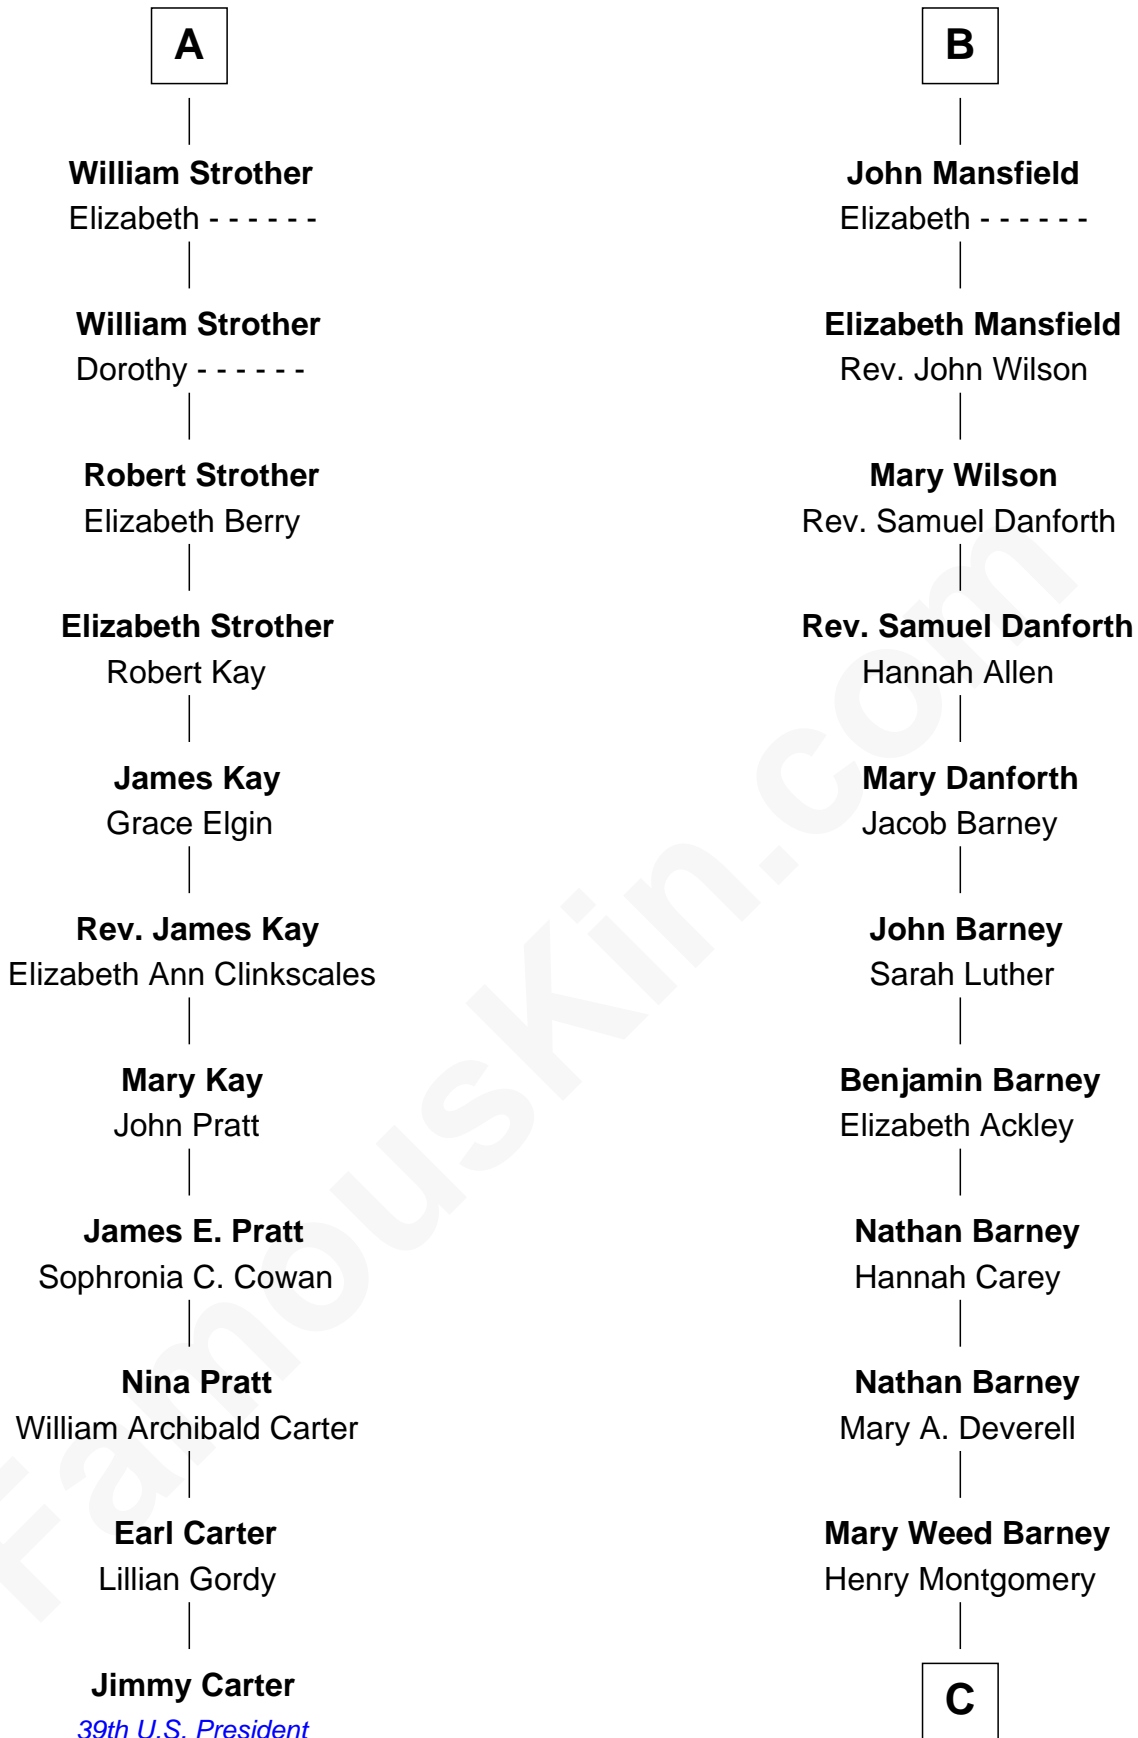

FamousKin.com Relationship Chart of

Jimmy Carter

39th U.S. President

17th cousin 1 time removed of

Elizabeth Montgomery

TV Actress - "Bewitched"

C

Henry Montgomery
Elizabeth Bryan Allen

Elizabeth Montgomery
TV Actress - "Bewitched"

FamousKin.com