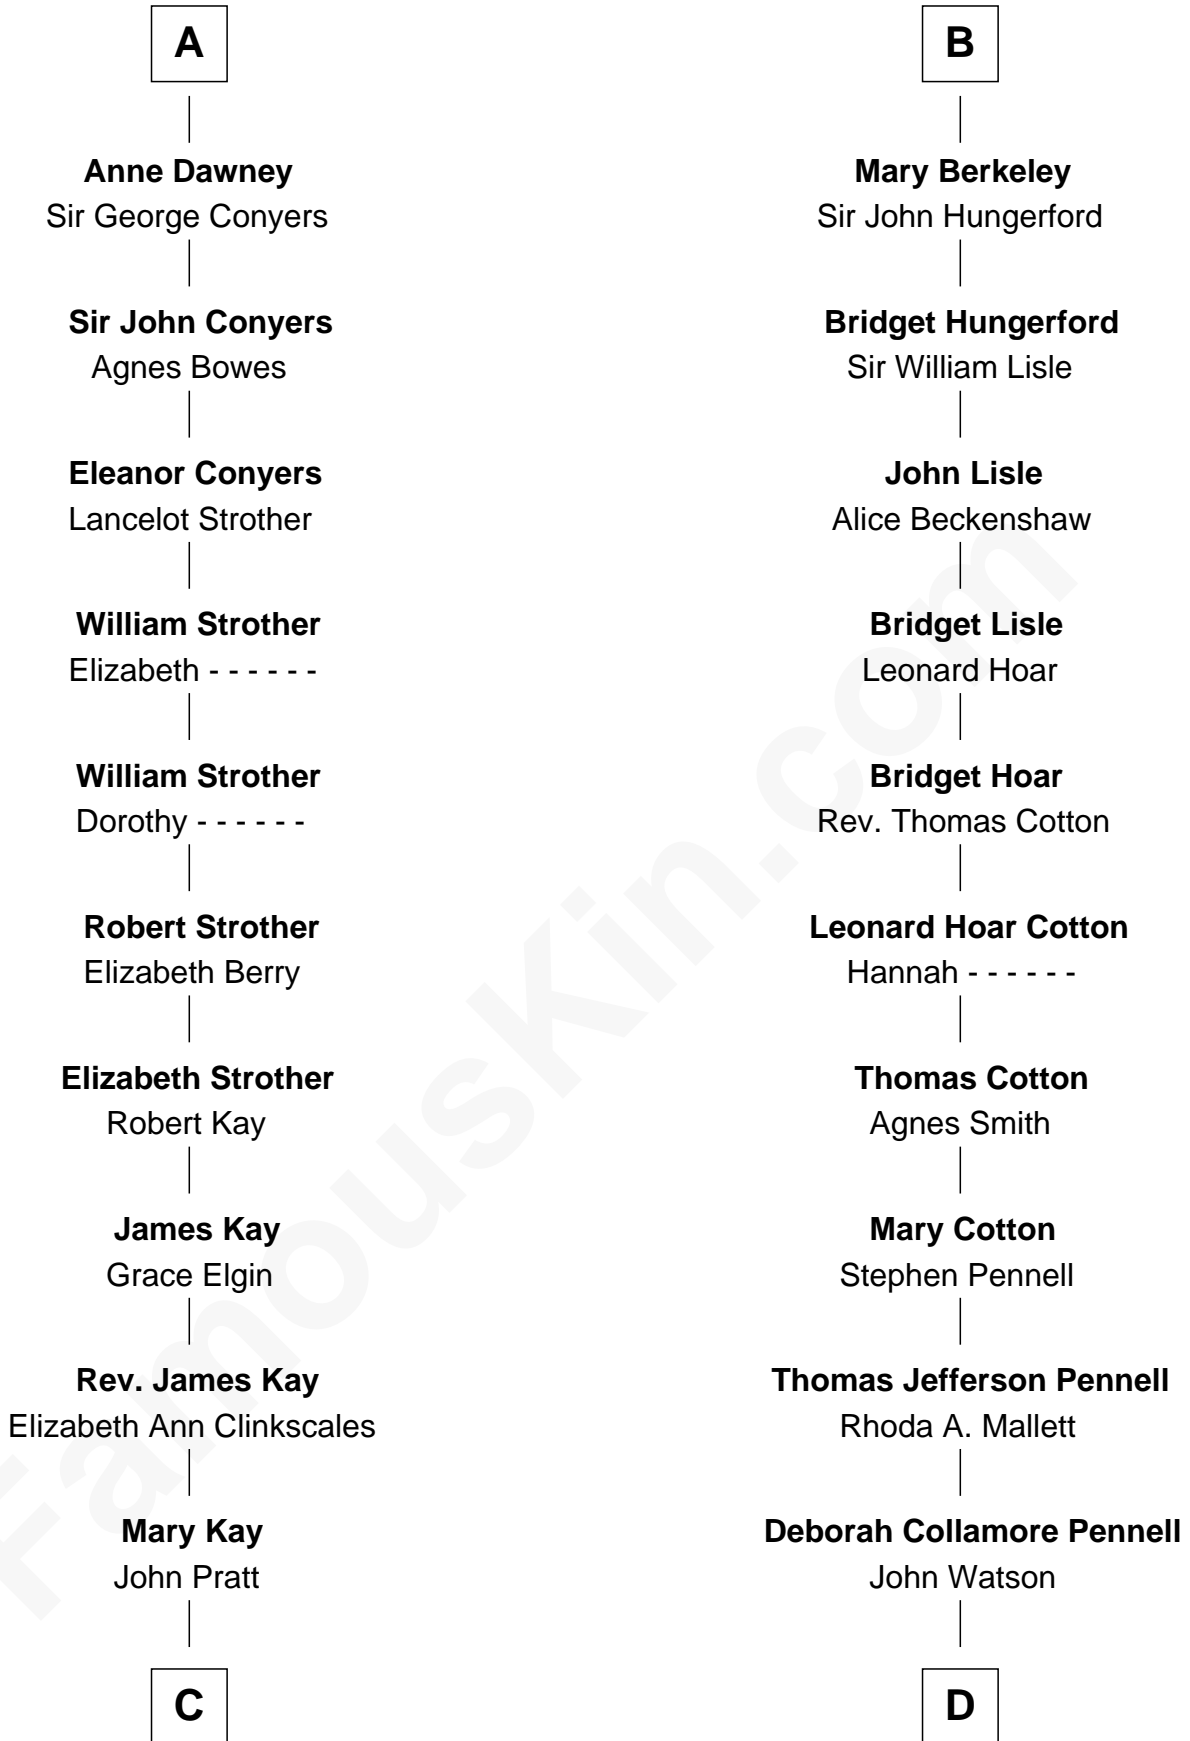

# FamousKin.com Relationship Chart of

**Jimmy Carter**  
39th U.S. President

20th cousin of

**Warren Buffett**  
Chairman & CEO, Berkshire Hathaway

**C**

**James E. Pratt**  
Sophronia C. Cowan

**Nina Pratt**  
William Archibald Carter

**Earl Carter**  
Lillian Gordy

**Jimmy Carter**  
*39th U.S. President*

**D**

**Susan Ann Watson**  
Ford Bela Barber

**Stella Frances Barber**  
John Ammon Stahl

**Leila Stahl**  
Howard Homan Buffett

**Warren Buffett**  
*Chairman & CEO, Berkshire Hathaway*