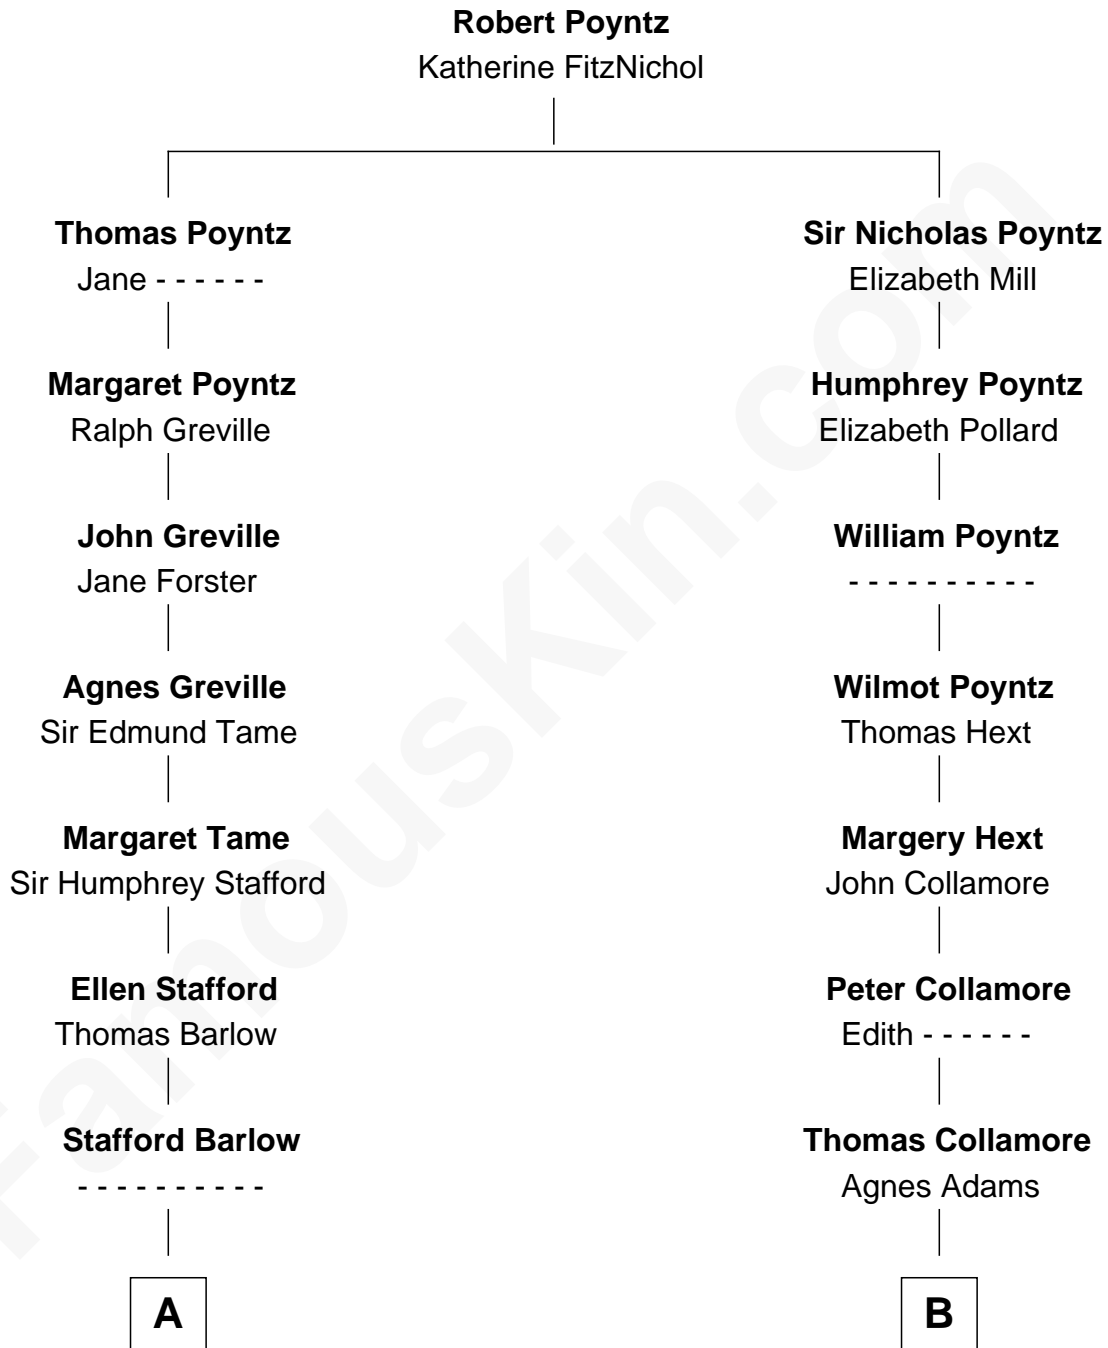

FamousKin.com Relationship Chart of

Jimmy Carter
39th U.S. President

17th cousin 1 time removed of

Warren Buffett
Chairman & CEO, Berkshire Hathaway

C

Leila Stahl
Howard Homan Buffett

Warren Buffett
Chairman & CEO, Berkshire Hathaway

FamousKin.com