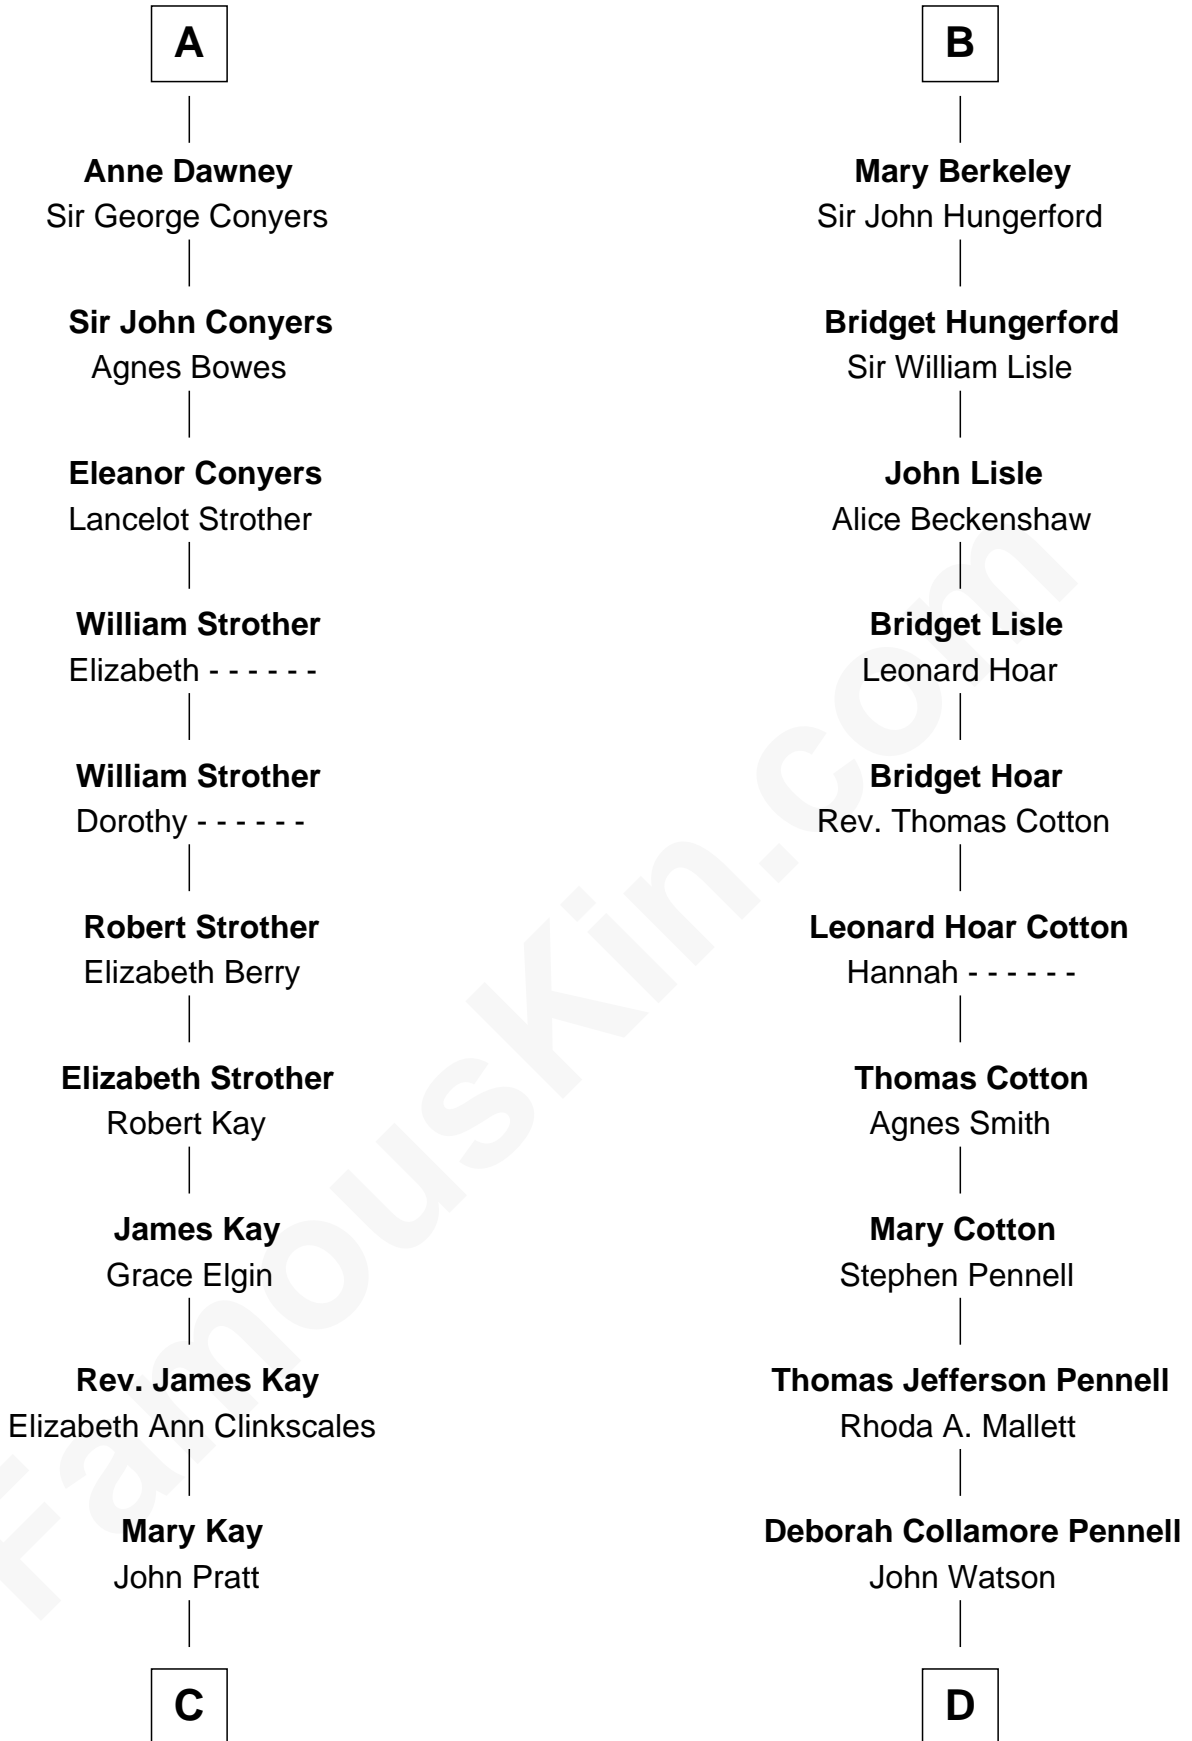

FamousKin.com Relationship Chart of

Jimmy Carter
39th U.S. President

20th cousin of

Warren Buffett
Chairman & CEO, Berkshire Hathaway

C

James E. Pratt
Sophronia C. Cowan

Nina Pratt
William Archibald Carter

Earl Carter
Lillian Gordy

Jimmy Carter
39th U.S. President

D

Susan Ann Watson
Ford Bela Barber

Stella Frances Barber
John Ammon Stahl

Leila Stahl
Howard Homan Buffett

Warren Buffett
Chairman & CEO, Berkshire Hathaway

FamousKin.com