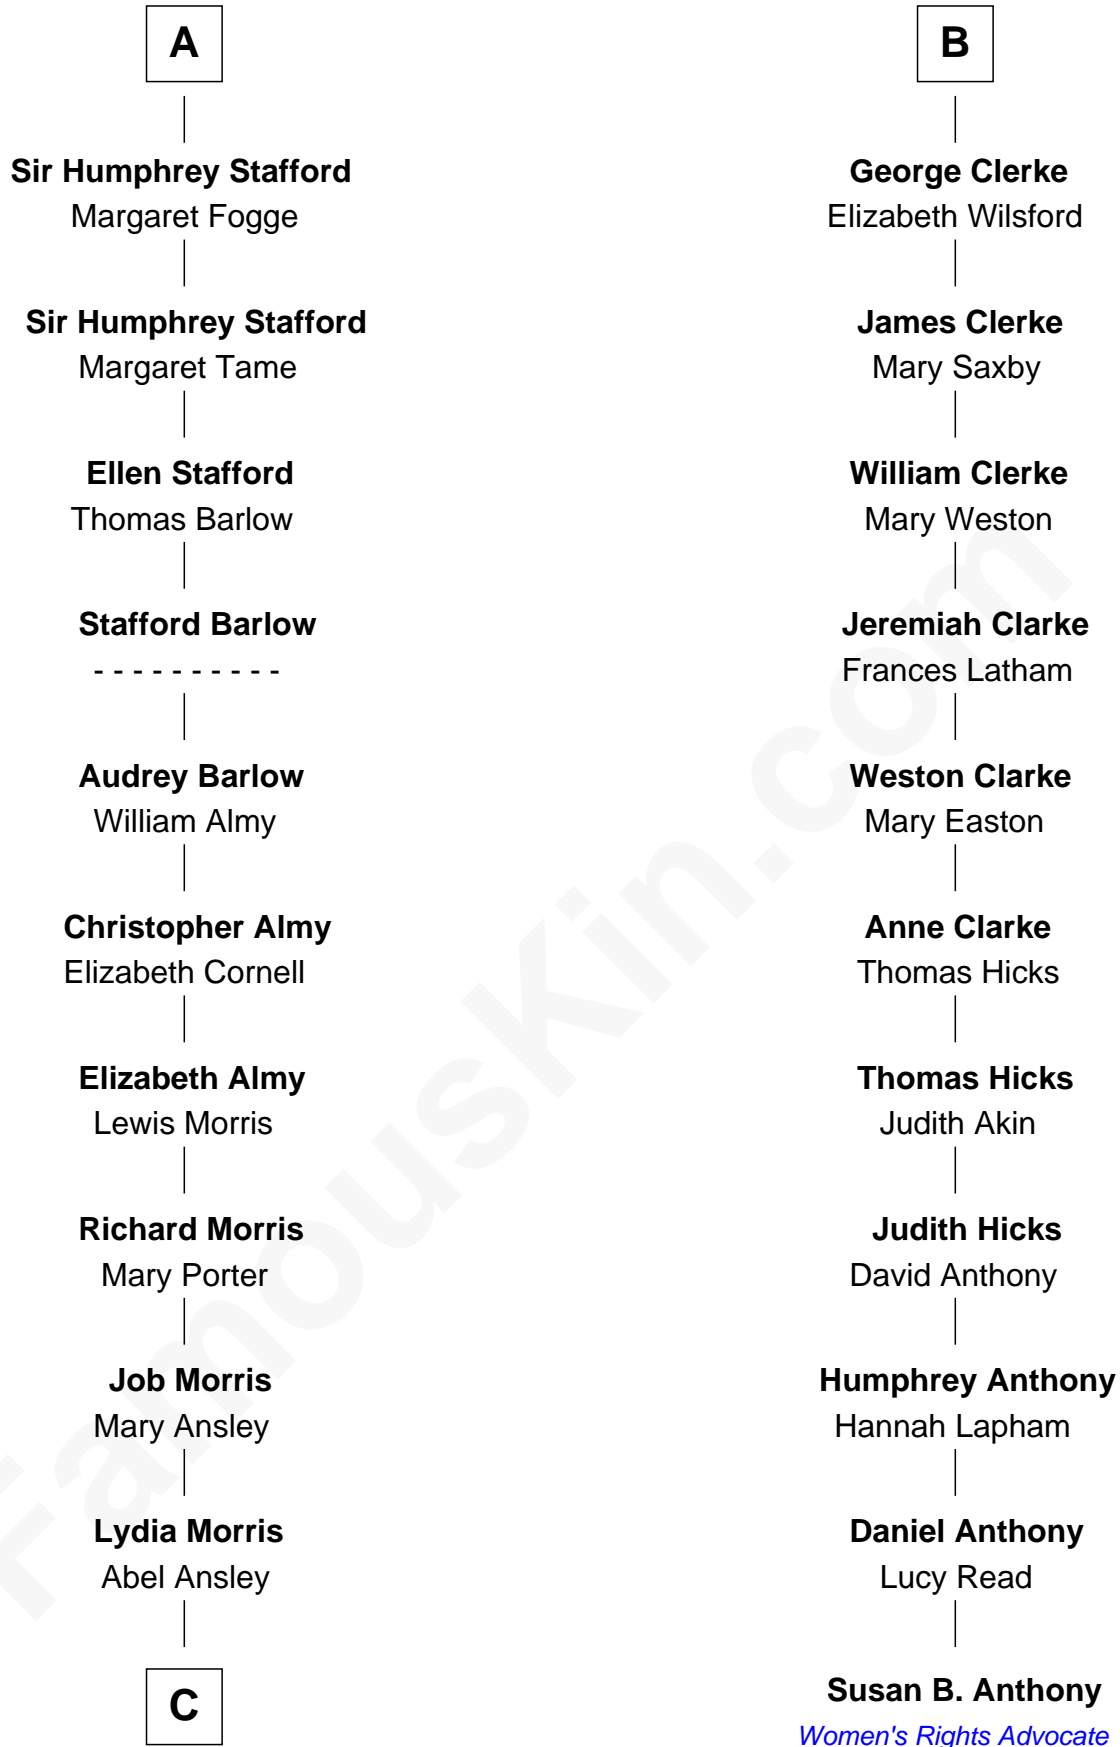

# FamousKin.com Relationship Chart of

**Jimmy Carter**

*39th U.S. President*

17th cousin 4 times removed of

**Susan B. Anthony**

*Women's Rights Advocate*

**John de Botetourte**

Maud FitzThomas

**Sir Humphrey Stafford**  
Eleanor Aylesbury

**Humphrey Stafford**  
Katherine Fray

**A**

**Thomas de Botetourte**  
Joan de Somery

**John de Botetourte**  
Joyce la Zouche de Mortimer

**Joyce de Botetourte**  
Sir Baldwin Freville

**Sir Baldwin Freville**  
Maude le Scrope

**Elizabeth Freville**  
Sir Thomas Ferrers

**Sir Henry Ferrers**  
Margaret Heckstall

**Elizabeth Ferrers**  
James Clerke

**B**

**C**

—  
**Ann Ansley**  
Wiley Carter

—  
**Littleberry Walker Carter**  
Mary Ann Diligent Seals

—  
**William Archibald Carter**  
Nina Pratt

—  
**Earl Carter**  
Lillian Gordy

—  
**Jimmy Carter**  
*39th U.S. President*

FamousKin.com