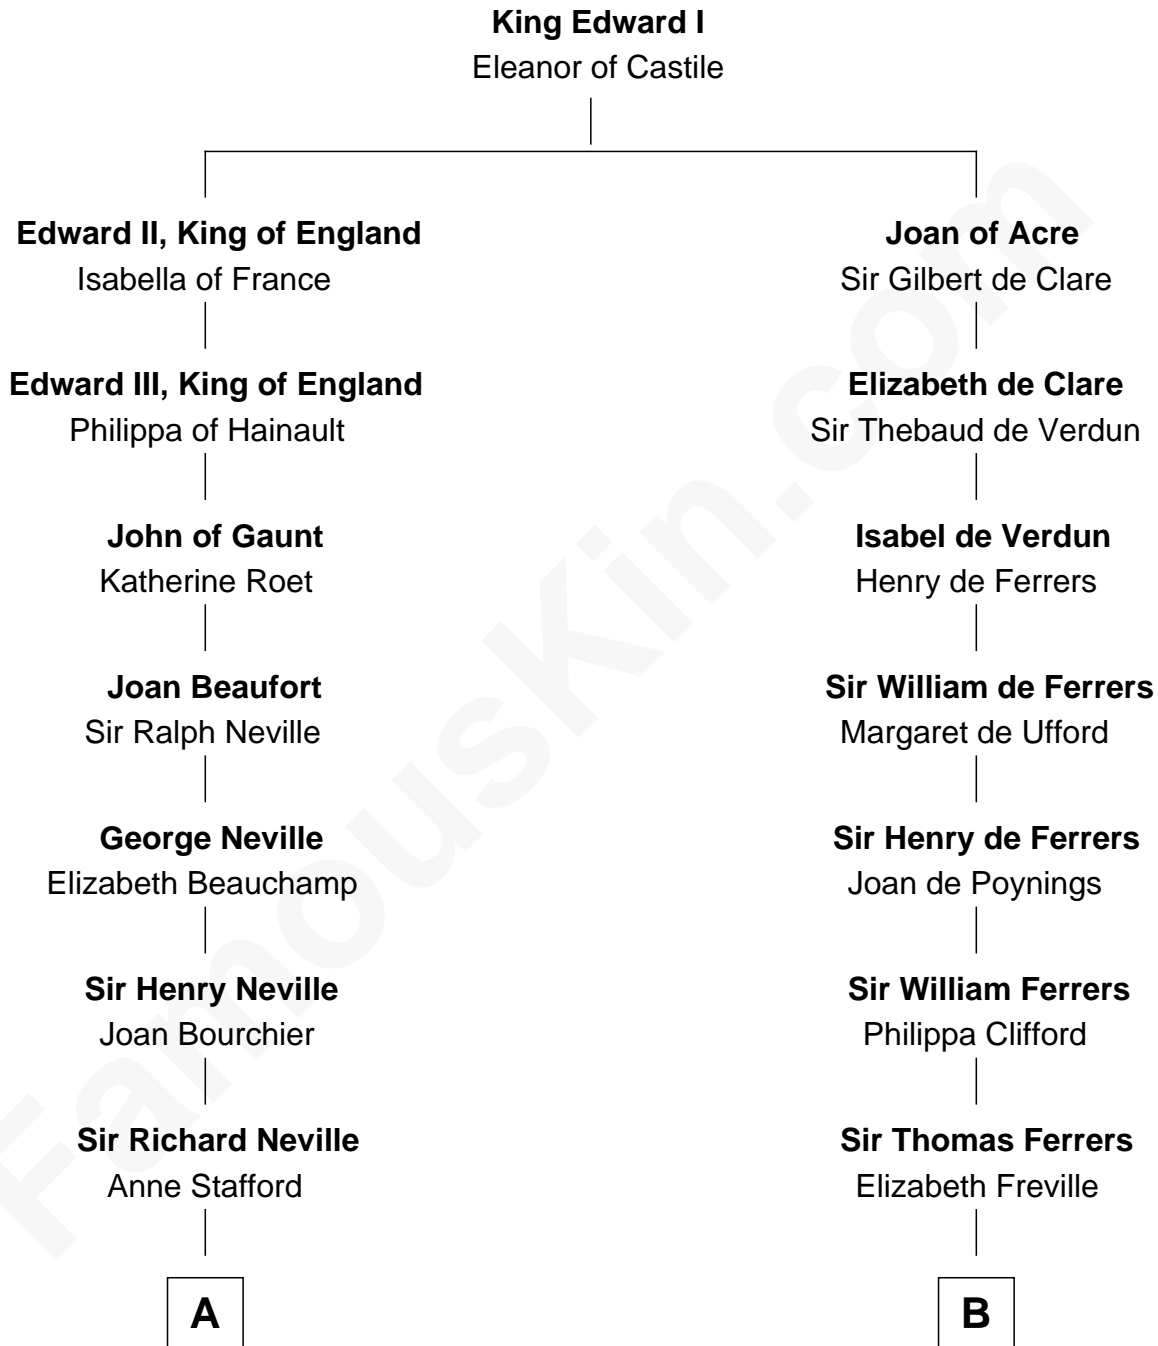

FamousKin.com Relationship Chart of

Jimmy Carter

39th U.S. President

19th cousin 2 times removed of

Susan B. Anthony

Women's Rights Advocate

C

Mary Kay
John Pratt

James E. Pratt
Sophronia C. Cowan

Nina Pratt
William Archibald Carter

Earl Carter
Lillian Gordy

Jimmy Carter
39th U.S. President

D

Humphrey Anthony
Hannah Lapham

Daniel Anthony
Lucy Read

Susan B. Anthony
Women's Rights Advocate