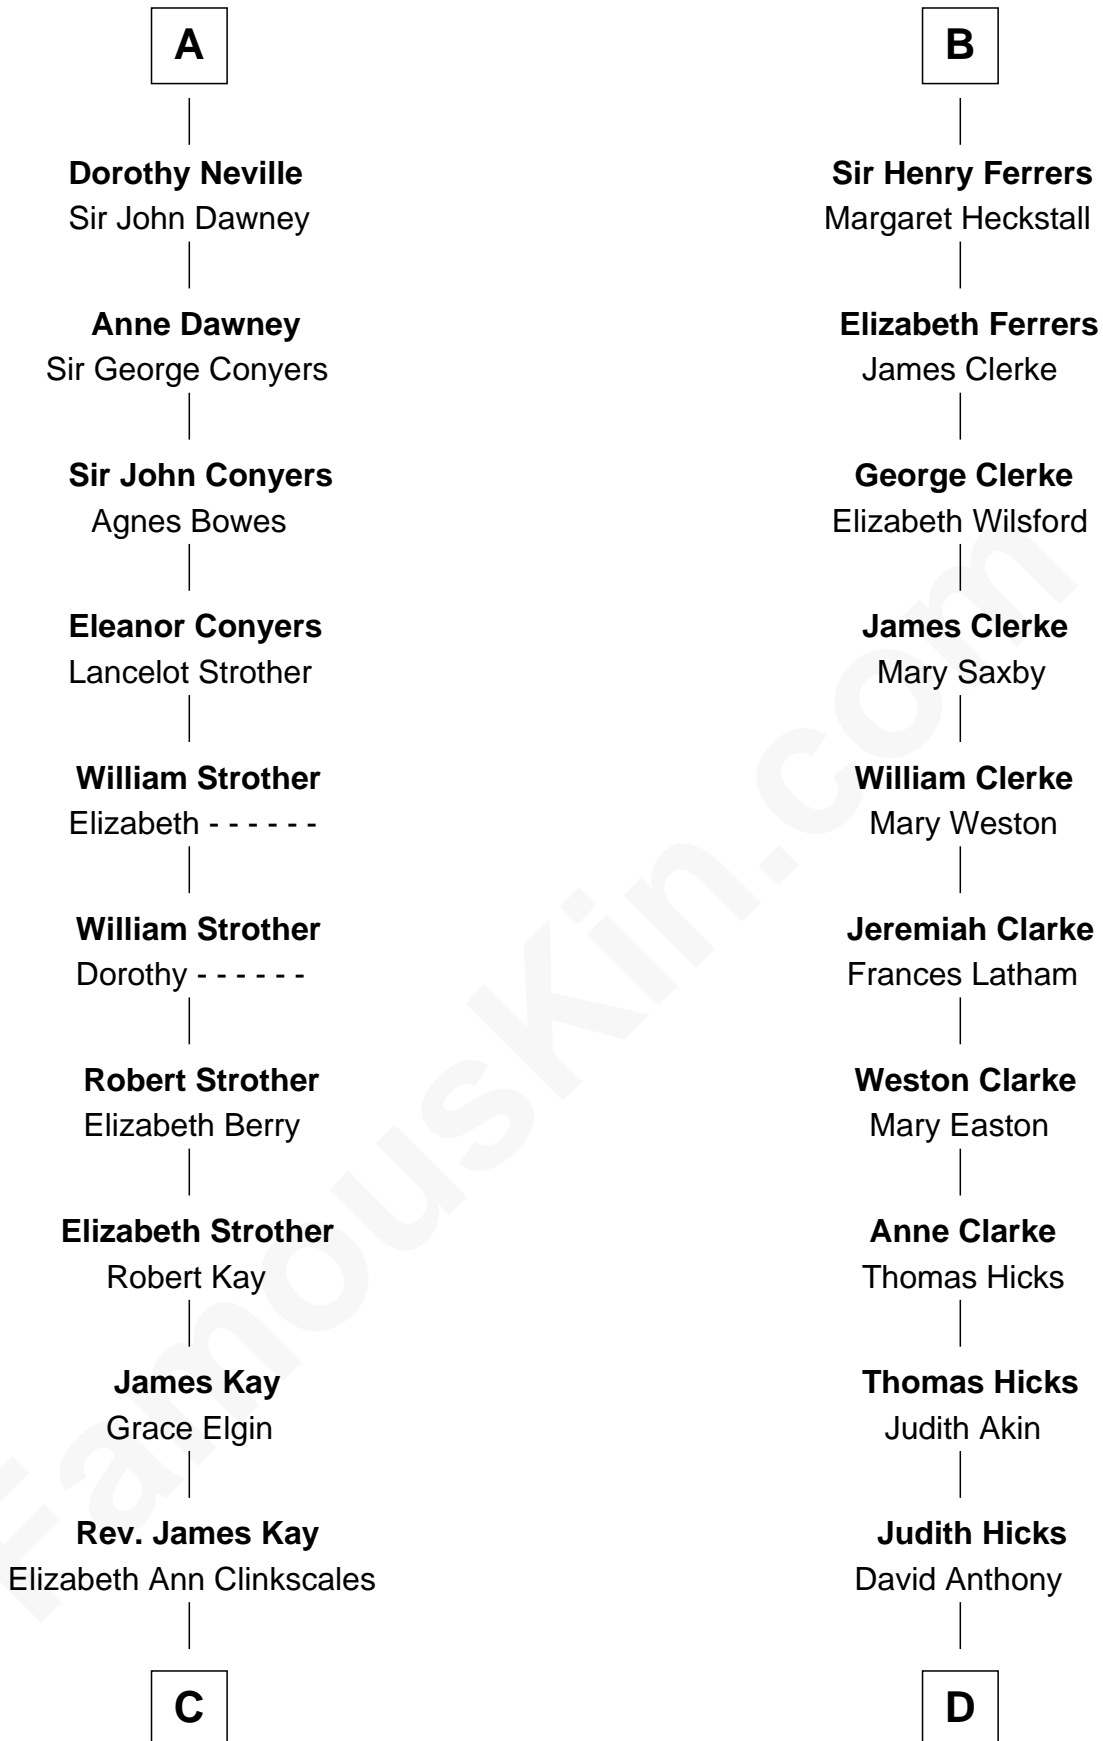

FamousKin.com Relationship Chart of

Jimmy Carter

39th U.S. President

19th cousin 2 times removed of

Susan B. Anthony

Women's Rights Advocate

C

Mary Kay
John Pratt

James E. Pratt
Sophronia C. Cowan

Nina Pratt
William Archibald Carter

Earl Carter
Lillian Gordy

Jimmy Carter
39th U.S. President

D

Humphrey Anthony
Hannah Lapham

Daniel Anthony
Lucy Read

Susan B. Anthony
Women's Rights Advocate