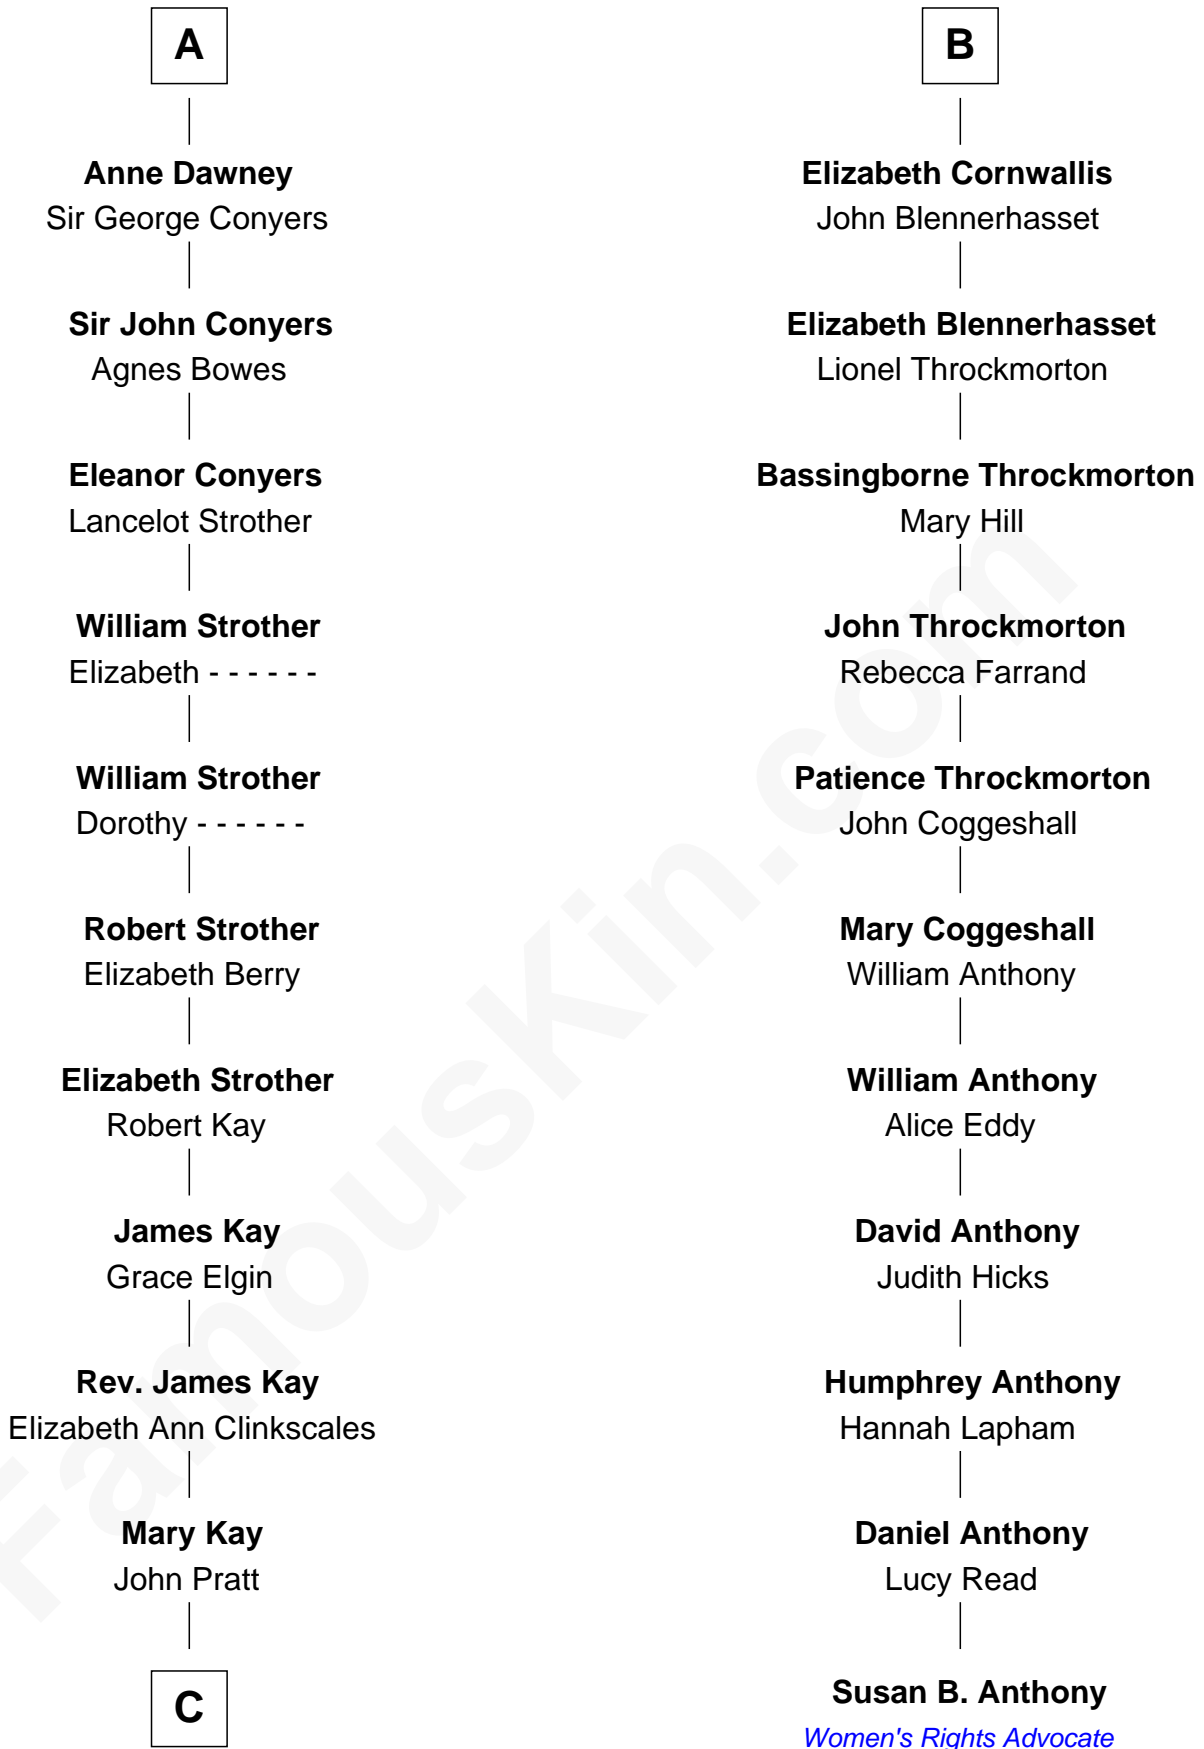

# FamousKin.com Relationship Chart of

**Jimmy Carter**

*39th U.S. President*

17th cousin 3 times removed of

**Susan B. Anthony**

*Women's Rights Advocate*

**Richard Fitzalan**

*with wife  
Eleanor Plantagenet*

**Anne Pashley**  
Edward Tyrrell

**Philippa Tyrrell**  
Thomas Cornwallis

**Sir William Cornwallis**  
Elizabeth Stanford

**Sir John Cornwallis**  
Mary Sulyard

**A**

**B**

**C**

—  
**James E. Pratt**  
Sophronia C. Cowan

—  
**Nina Pratt**  
William Archibald Carter

—  
**Earl Carter**  
Lillian Gordy

—  
**Jimmy Carter**  
*39th U.S. President*

FamousKin.com