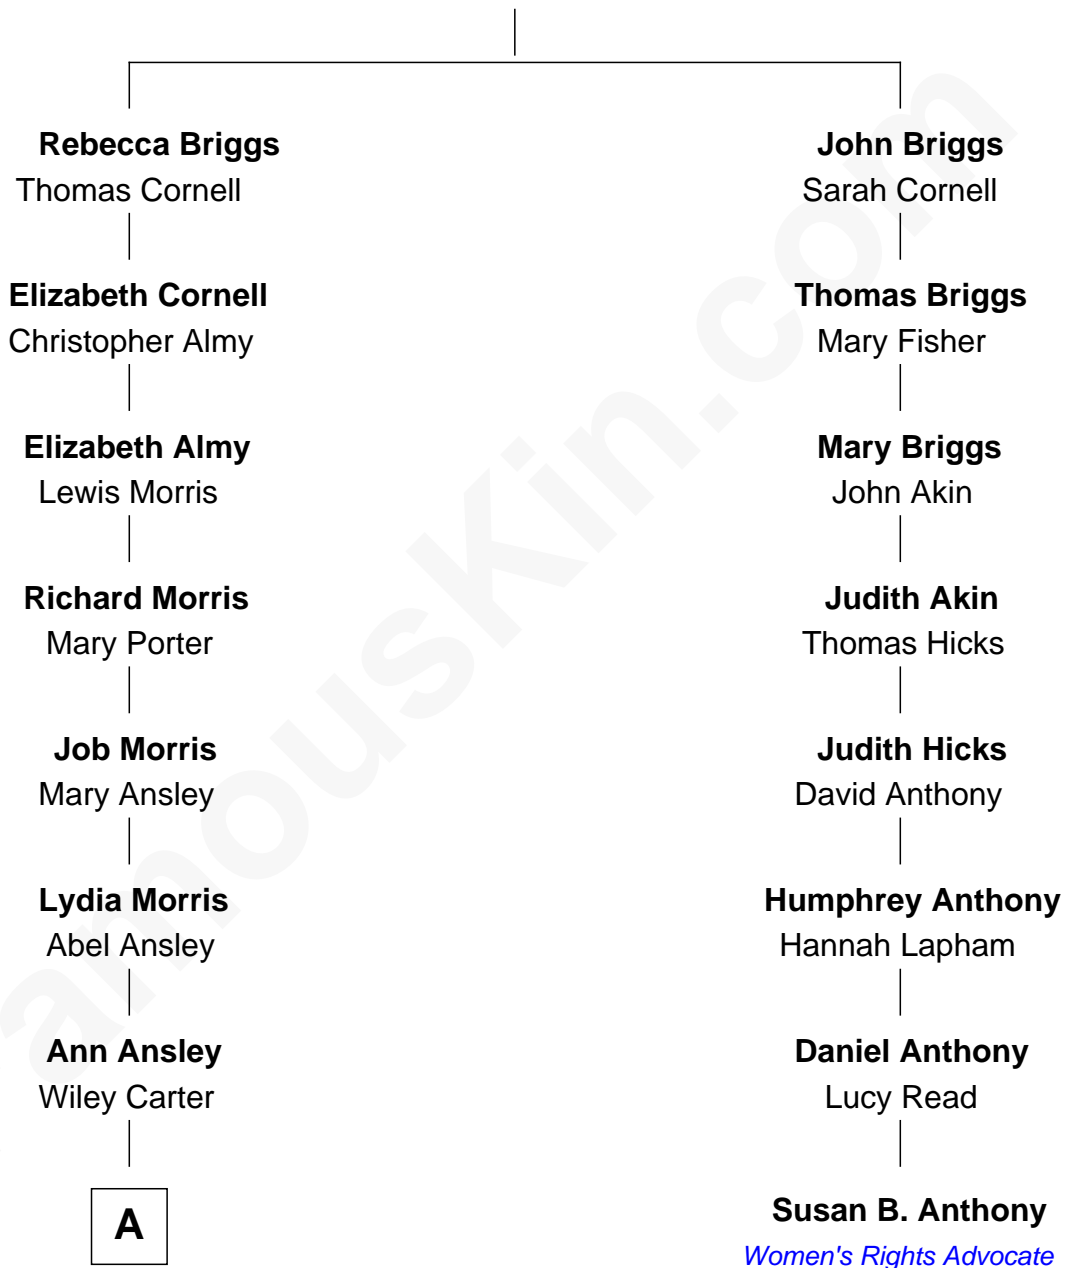

FamousKin.com Relationship Chart of

Jimmy Carter

39th U.S. President

7th cousin 3 times removed of

Susan B. Anthony

Women's Rights Advocate

Henry Briggs

A

—
Littleberry Walker Carter

Mary Ann Diligent Seals

—
William Archibald Carter

Nina Pratt

—
Earl Carter

Lillian Gordy

—
Jimmy Carter

39th U.S. President