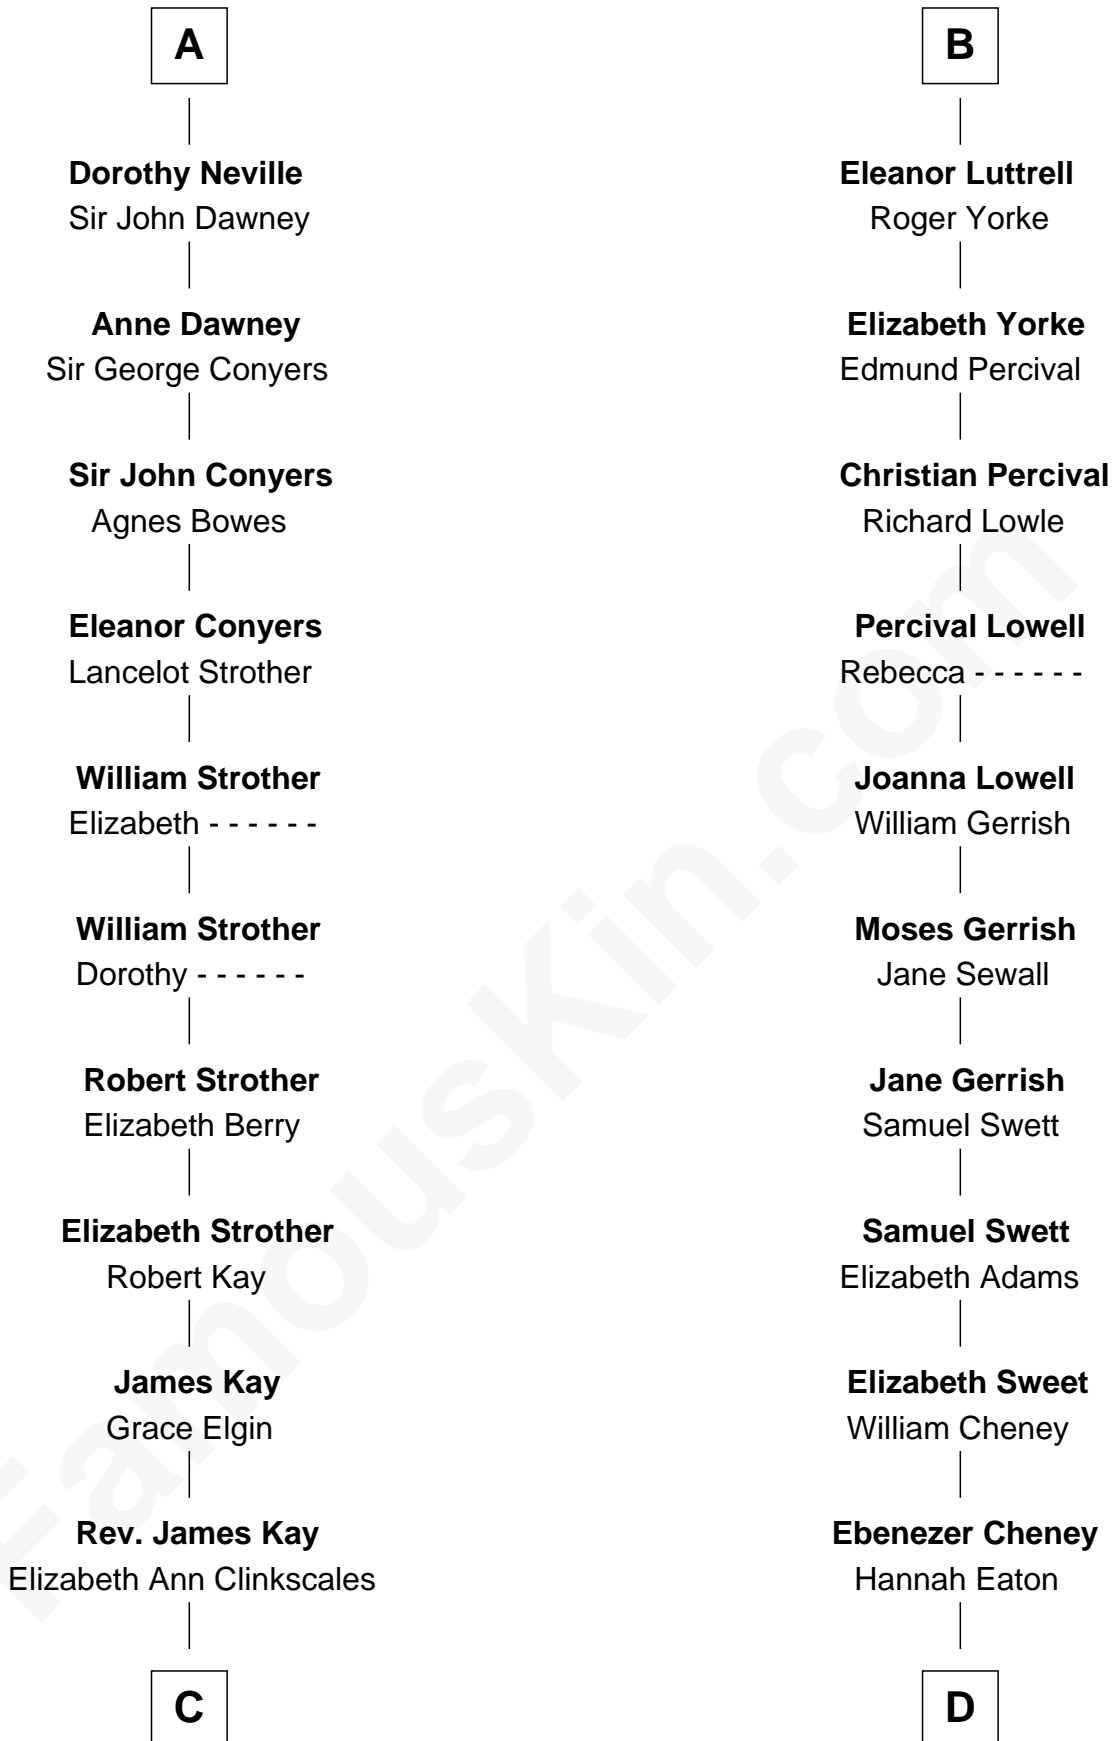

FamousKin.com Relationship Chart of

Jimmy Carter

39th U.S. President

21st cousin of

Dick Cheney

46th U.S. Vice-President

C

Mary Kay
John Pratt

James E. Pratt
Sophronia C. Cowan

Nina Pratt
William Archibald Carter

Earl Carter
Lillian Gordy

Jimmy Carter
39th U.S. President

D

Elias Eaton Cheney
Lucy Fletcher

Samuel Fletcher Cheney
Ella A. Phillips

Thomas Herbert Cheney
Margaret E. Tyler

Richard Herbert Cheney
Marge Lorraine Dickey

Dick Cheney
46th U.S. Vice-President