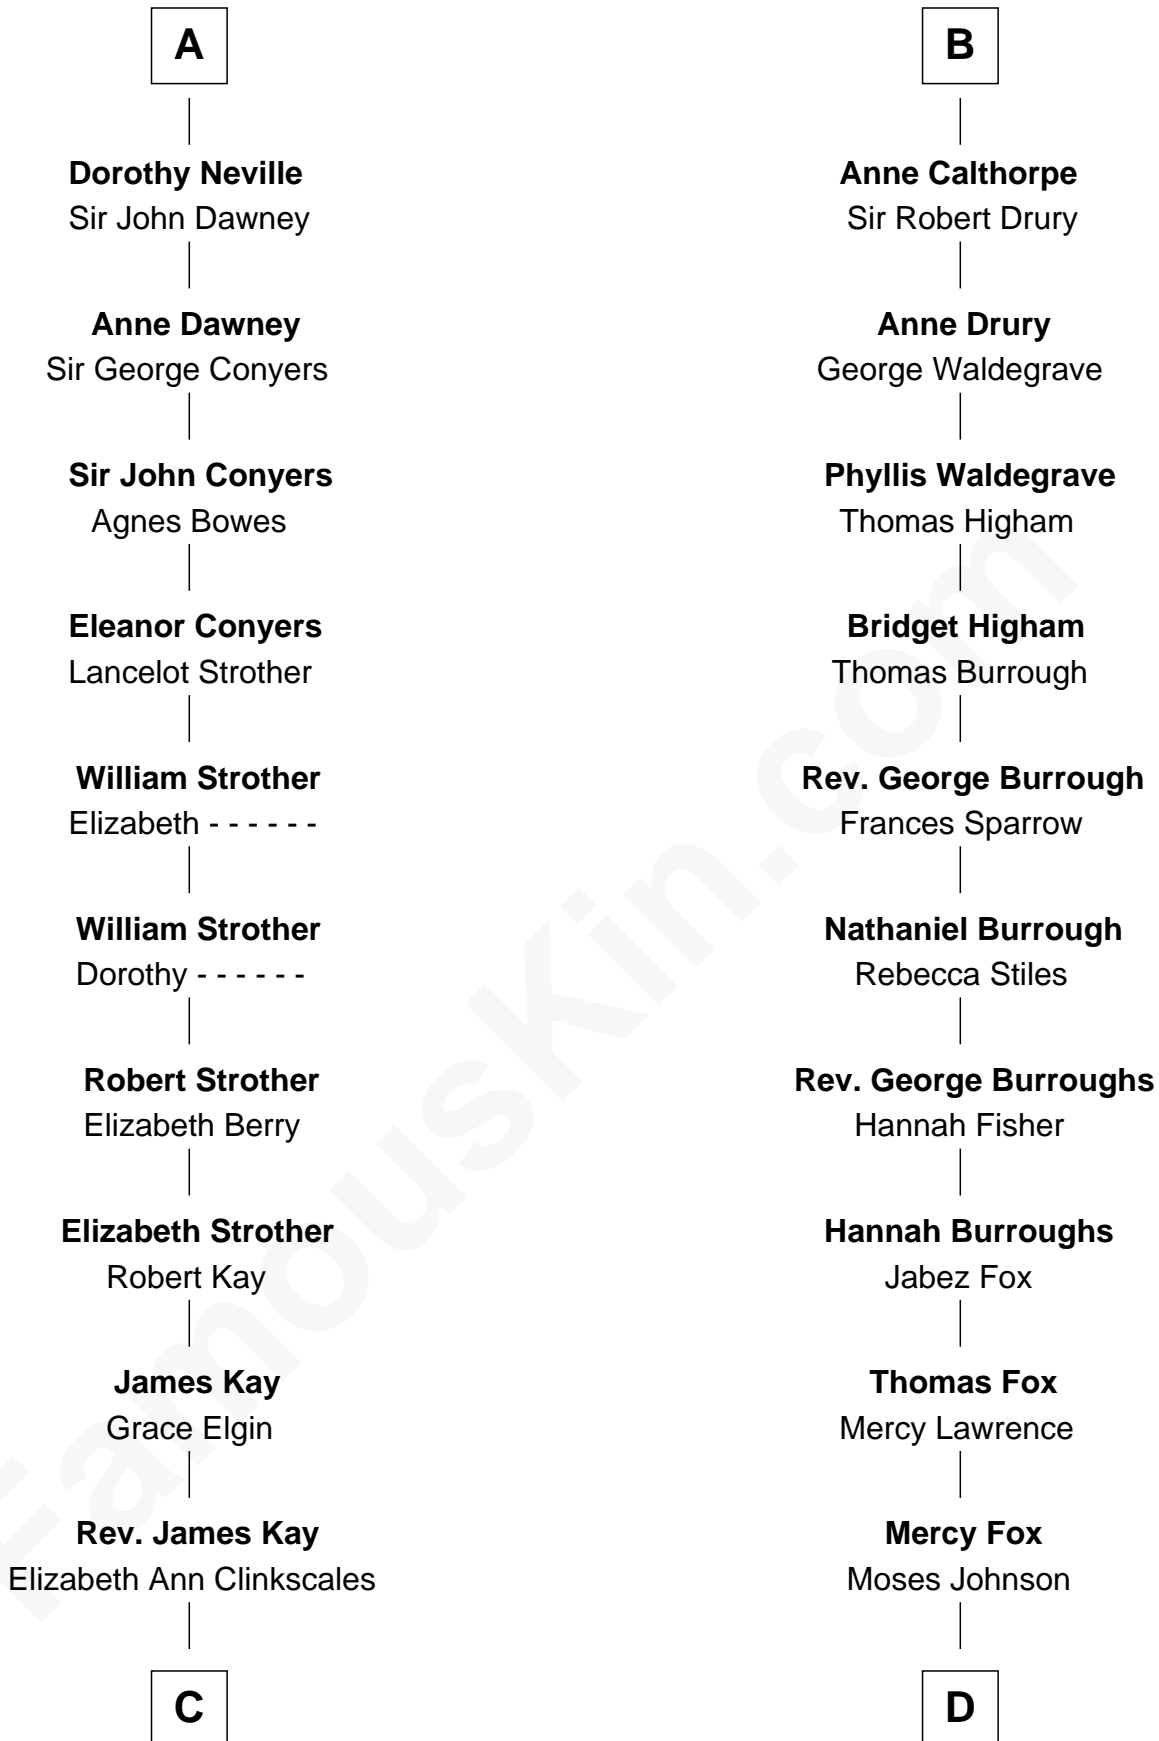

FamousKin.com Relationship Chart of

Jimmy Carter
39th U.S. President

21st cousin of

Walt Disney
Co-Founder of The Walt Disney Company

C

Mary Kay
John Pratt

James E. Pratt
Sophronia C. Cowan

Nina Pratt
William Archibald Carter

Earl Carter
Lillian Gordy

Jimmy Carter
39th U.S. President

D

Fanny Johnson
John Call

Eber Call
Violette Lawrence

Charles Call
Henrietta Gross

Flora Call
Elias Charles Disney

Walt Disney
Co-Founder of The Walt Disney Co.