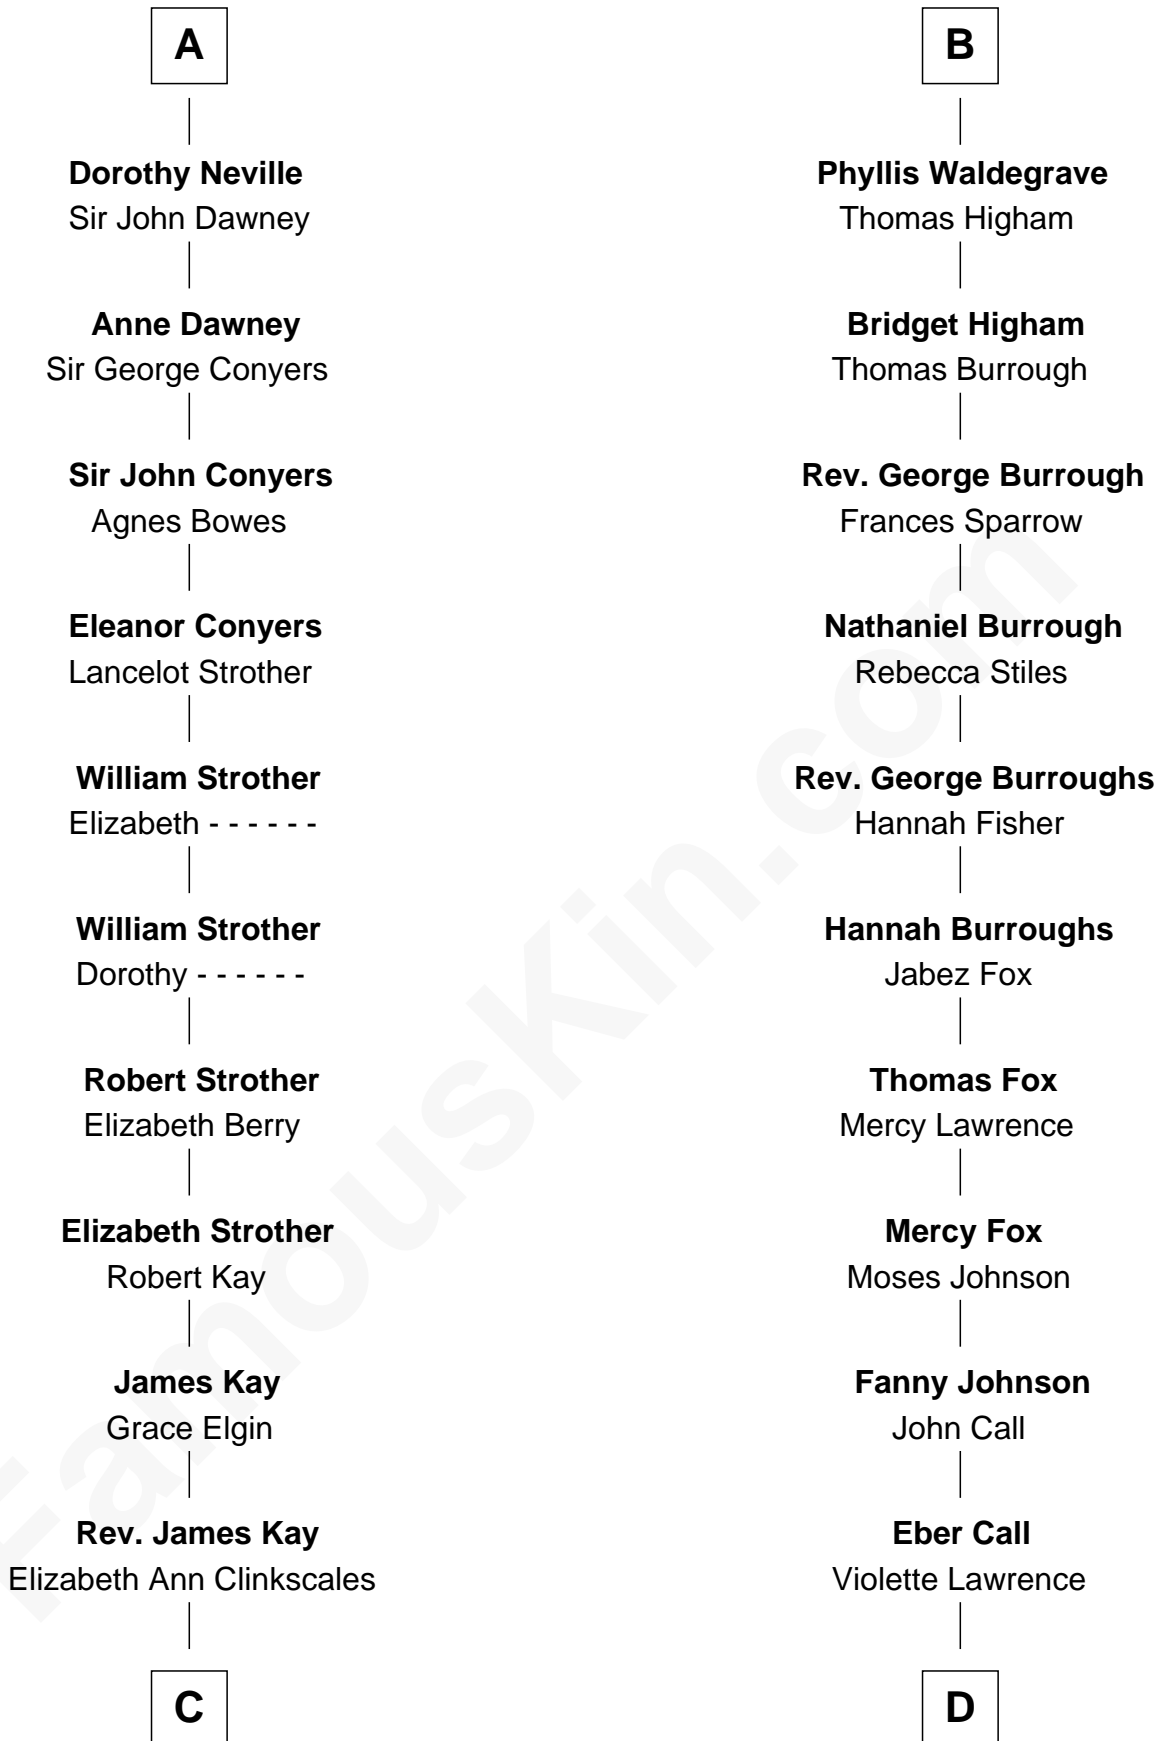

FamousKin.com Relationship Chart of

Jimmy Carter
39th U.S. President

19th cousin 2 times removed of

Walt Disney
Co-Founder of The Walt Disney Company

C

Mary Kay
John Pratt

James E. Pratt
Sophronia C. Cowan

Nina Pratt
William Archibald Carter

Earl Carter
Lillian Gordy

Jimmy Carter
39th U.S. President

D

Charles Call
Henrietta Gross

Flora Call
Elias Charles Disney

Walt Disney
Co-Founder of The Walt Disney Co.

FamousKin.com