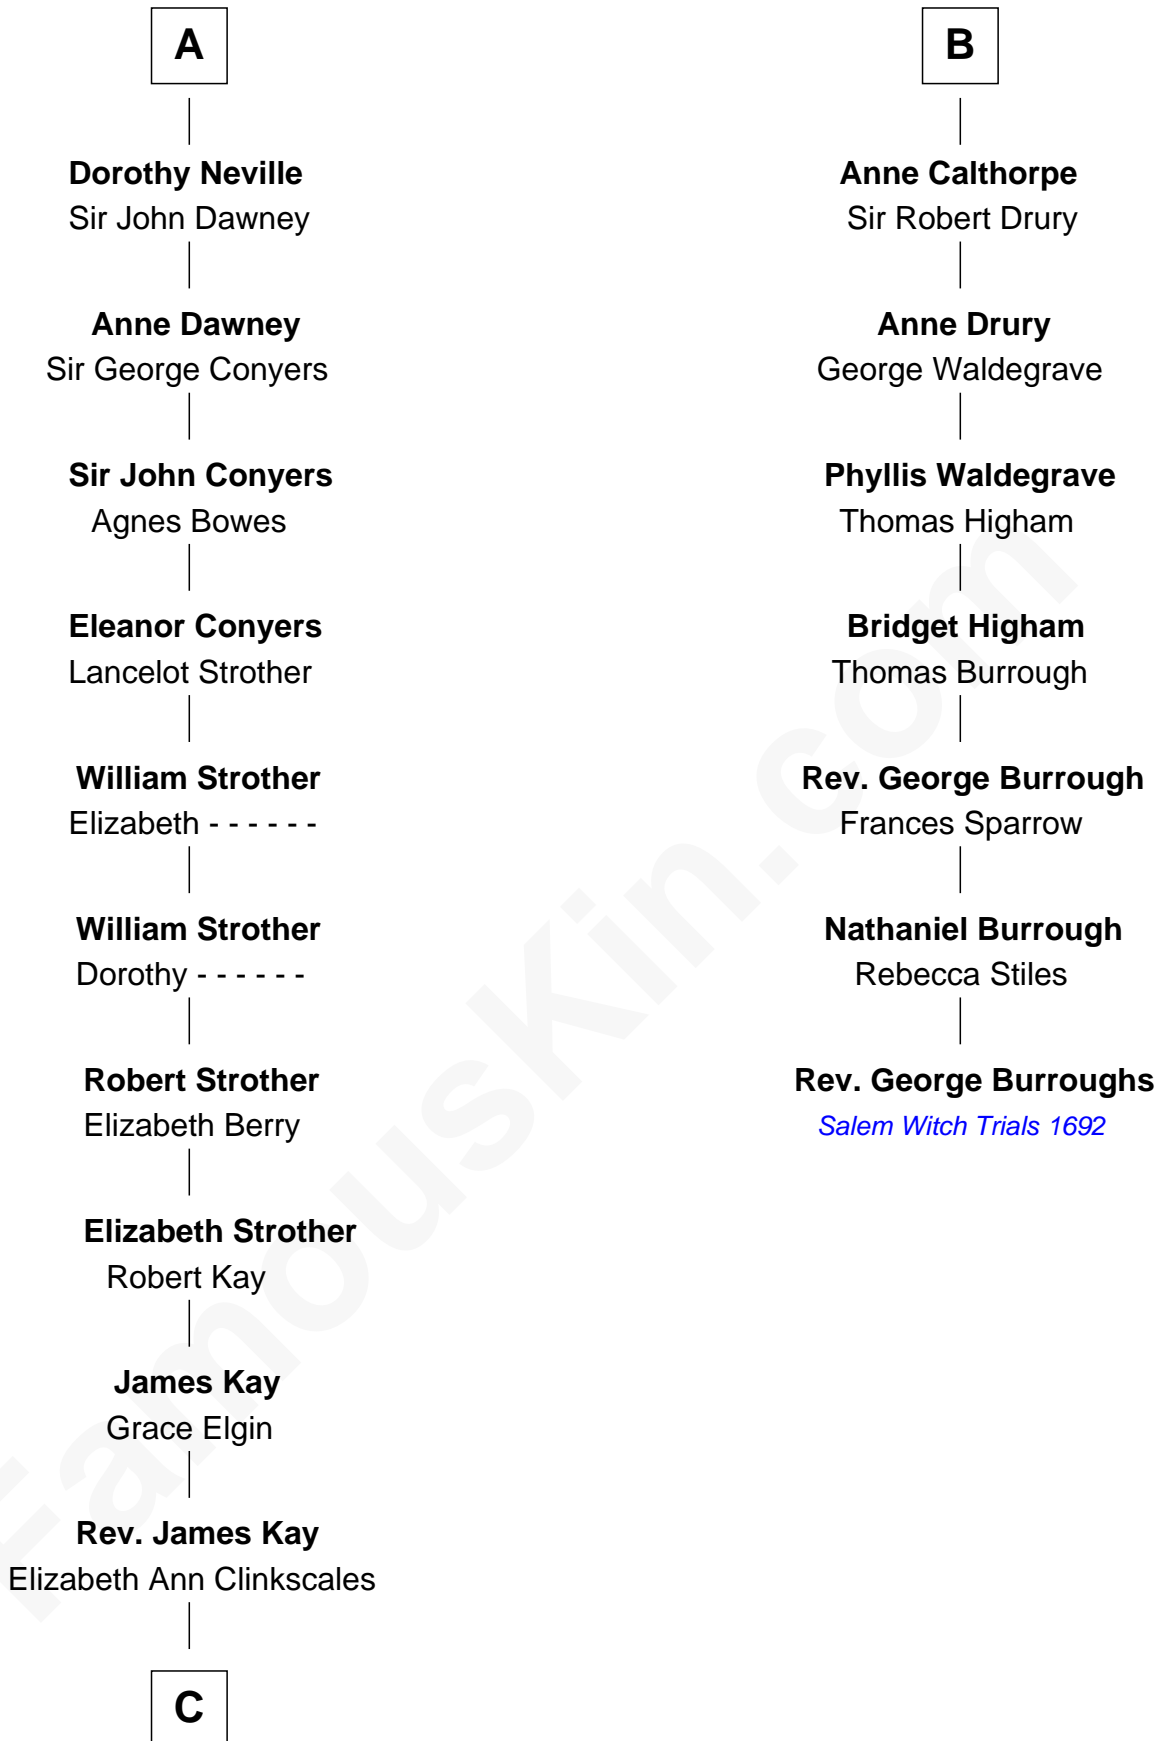

# FamousKin.com Relationship Chart of

**Jimmy Carter**

*39th U.S. President*

13th cousin 8 times removed of

**Rev. George Burroughs**

*Executed for Witchcraft, Salem 1692*

**C**

—  
**Mary Kay**  
John Pratt

—  
**James E. Pratt**  
Sophronia C. Cowan

—  
**Nina Pratt**  
William Archibald Carter

—  
**Earl Carter**  
Lillian Gordy

—  
**Jimmy Carter**  
*39th U.S. President*

FamousKin.com