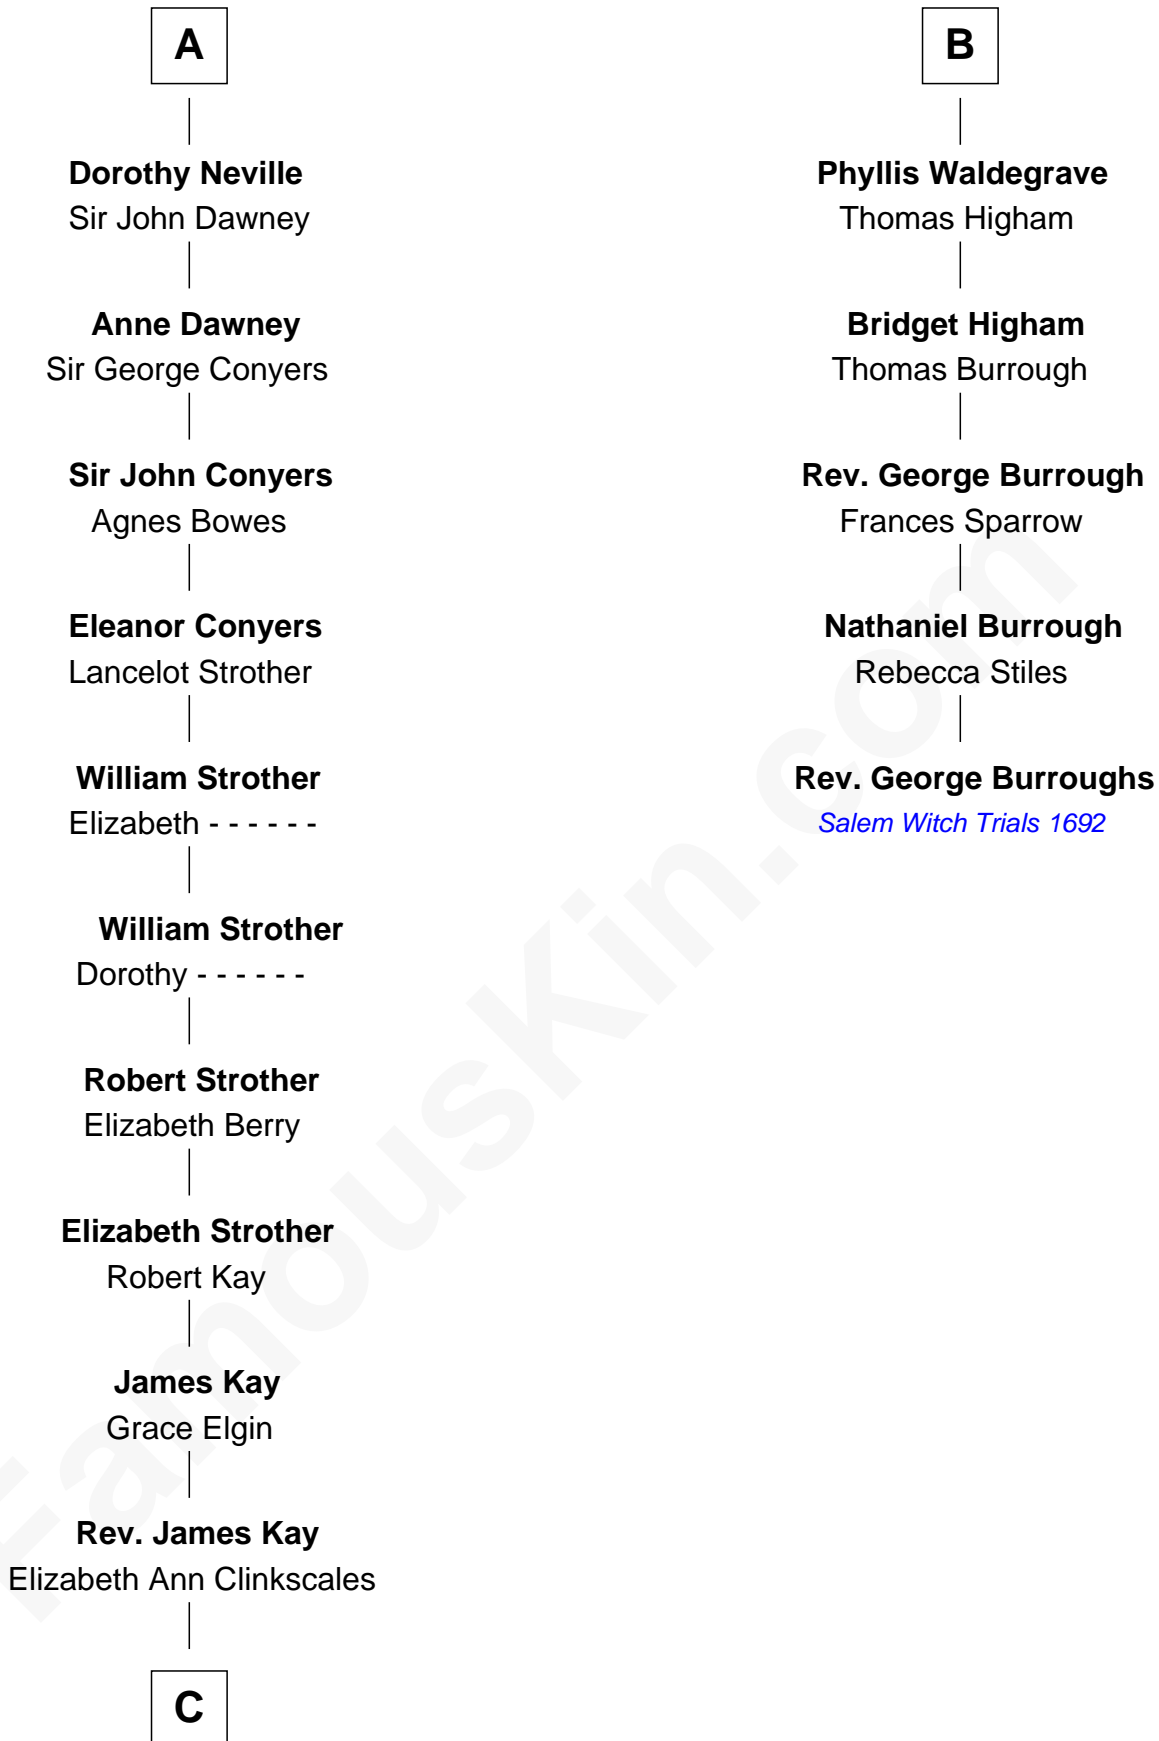

FamousKin.com Relationship Chart of

Jimmy Carter

39th U.S. President

11th cousin 10 times removed of

Rev. George Burroughs

Executed for Witchcraft, Salem 1692

C

—
Mary Kay
John Pratt

—
James E. Pratt
Sophronia C. Cowan

—
Nina Pratt
William Archibald Carter

—
Earl Carter
Lillian Gordy

—
Jimmy Carter
39th U.S. President

FamousKin.com