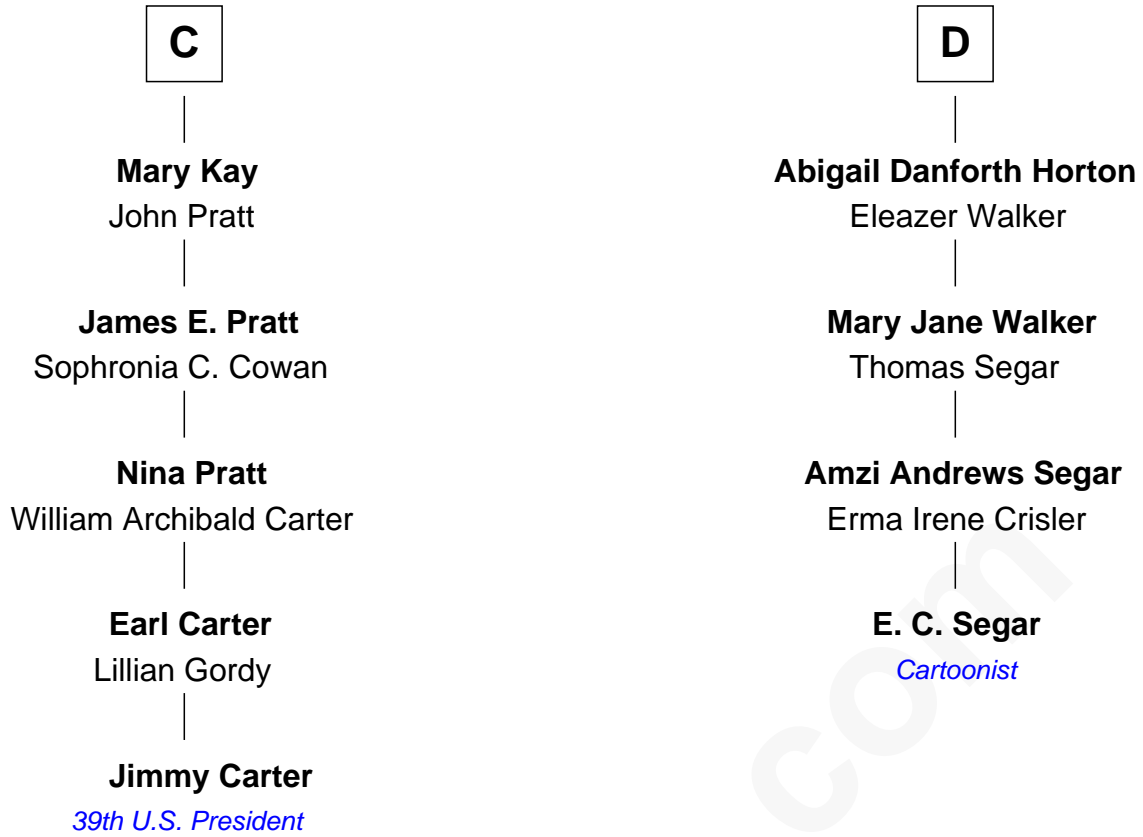

FamousKin.com Relationship Chart of

Jimmy Carter

39th U.S. President

20th cousin 1 time removed of

E. C. Segar

Cartoonist (Popeye creator)

Henry Plantagenet

Maud de Chaworth

Eleanor Plantagenet

Richard Fitzalan

Joan Fitzalan

Humphrey de Bohun

Eleanor de Bohun

Sir Thomas Plantagenet

Anne Plantagenet

Sir William Bouchier

John de Mowbray

John de Mowbray

Elizabeth de Segrave

Eleanor de Mowbray

John de Welles

Eudo de Welles

Maud de Greystoke

Sir Lionel de Welles

Joan de Waterton

Cecily de Welles

Sir Robert Willoughby

Sir Christopher Willoughby

Margaret Jenney

B

E. C. Segar photo by [U. S. War Stamp Council](#)