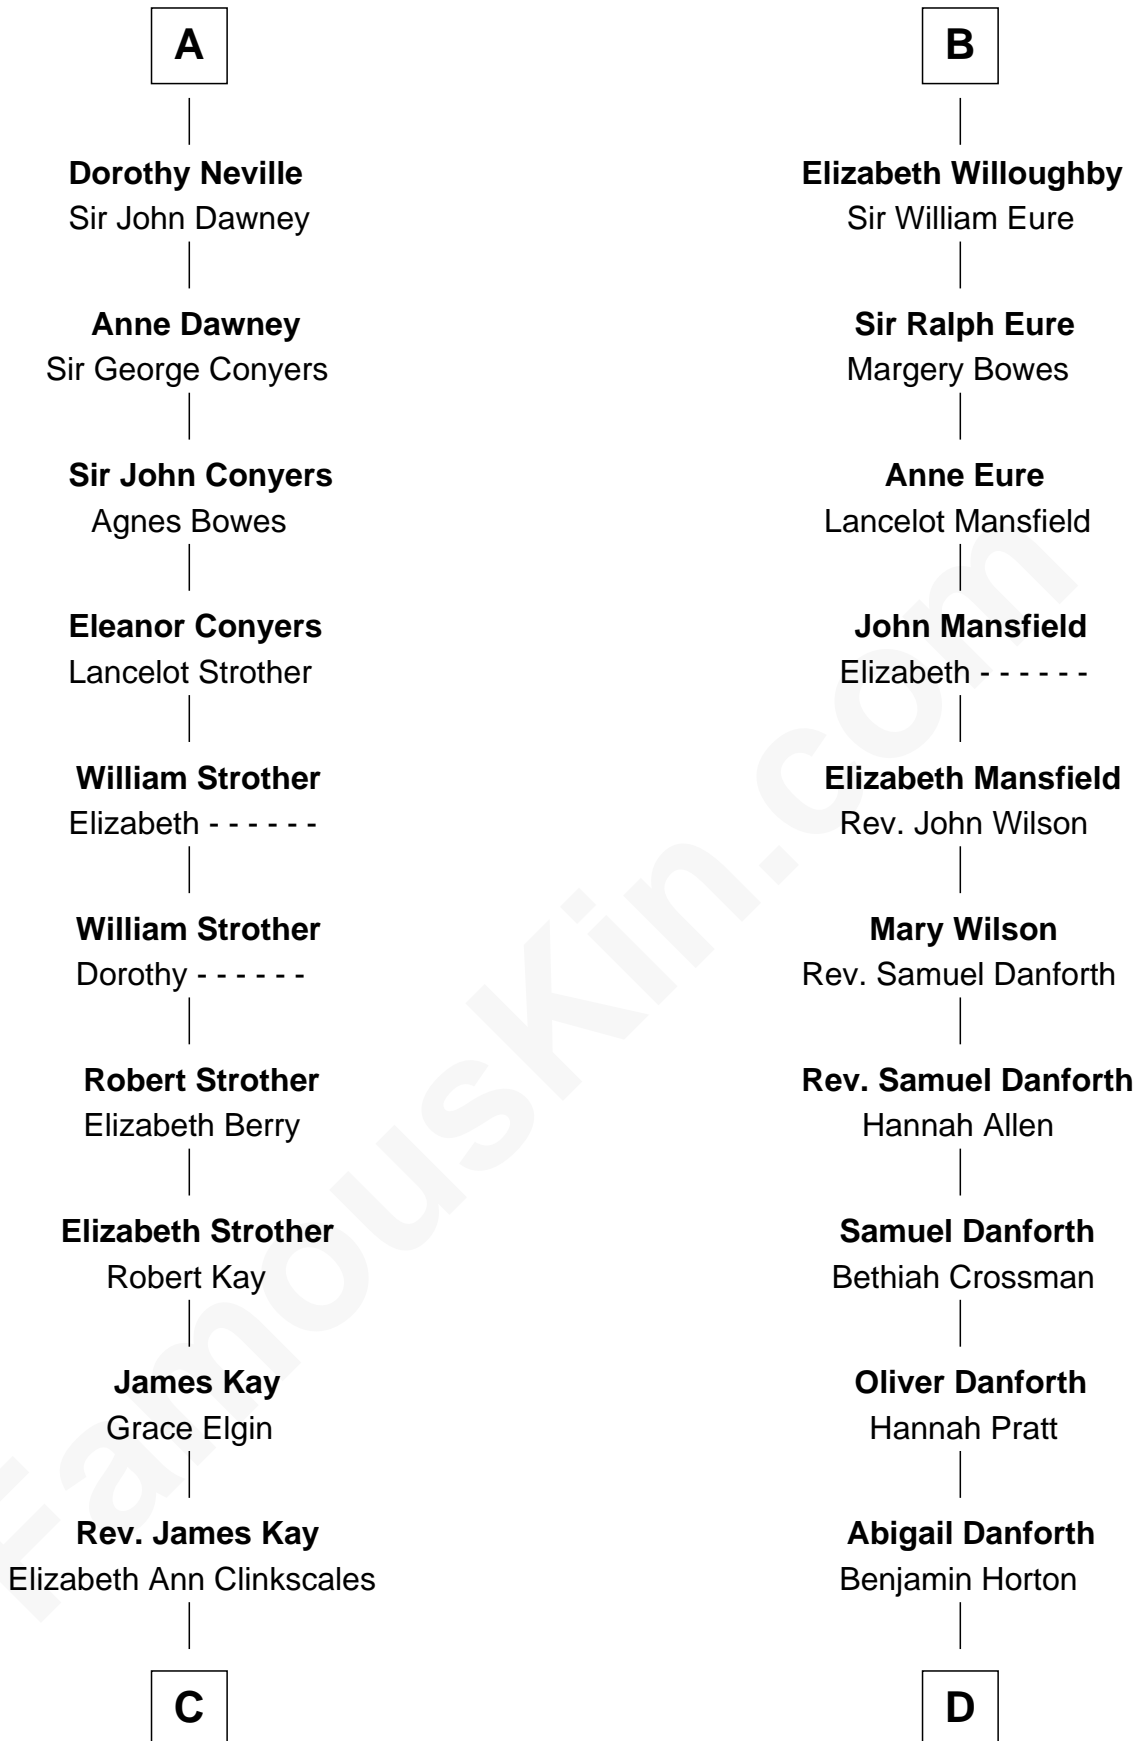

FamousKin.com Relationship Chart of

Jimmy Carter

39th U.S. President

20th cousin 1 time removed of

E. C. Segar

Cartoonist (Popeye creator)

Henry Plantagenet

Maud de Chaworth

Eleanor Plantagenet

Richard Fitzalan

Joan Fitzalan

Humphrey de Bohun

Eleanor de Bohun

Sir Thomas Plantagenet

Anne Plantagenet

Sir William Bouchier

John de Mowbray

John de Mowbray

Elizabeth de Segrave

Eleanor de Mowbray

John de Welles

Eudo de Welles

Maud de Greystoke

Sir Lionel de Welles

Joan de Waterton

Cecily de Welles

Sir Robert Willoughby

Sir Christopher Willoughby

Margaret Jenney

B

E. C. Segar photo by [U. S. War Stamp Council](#)