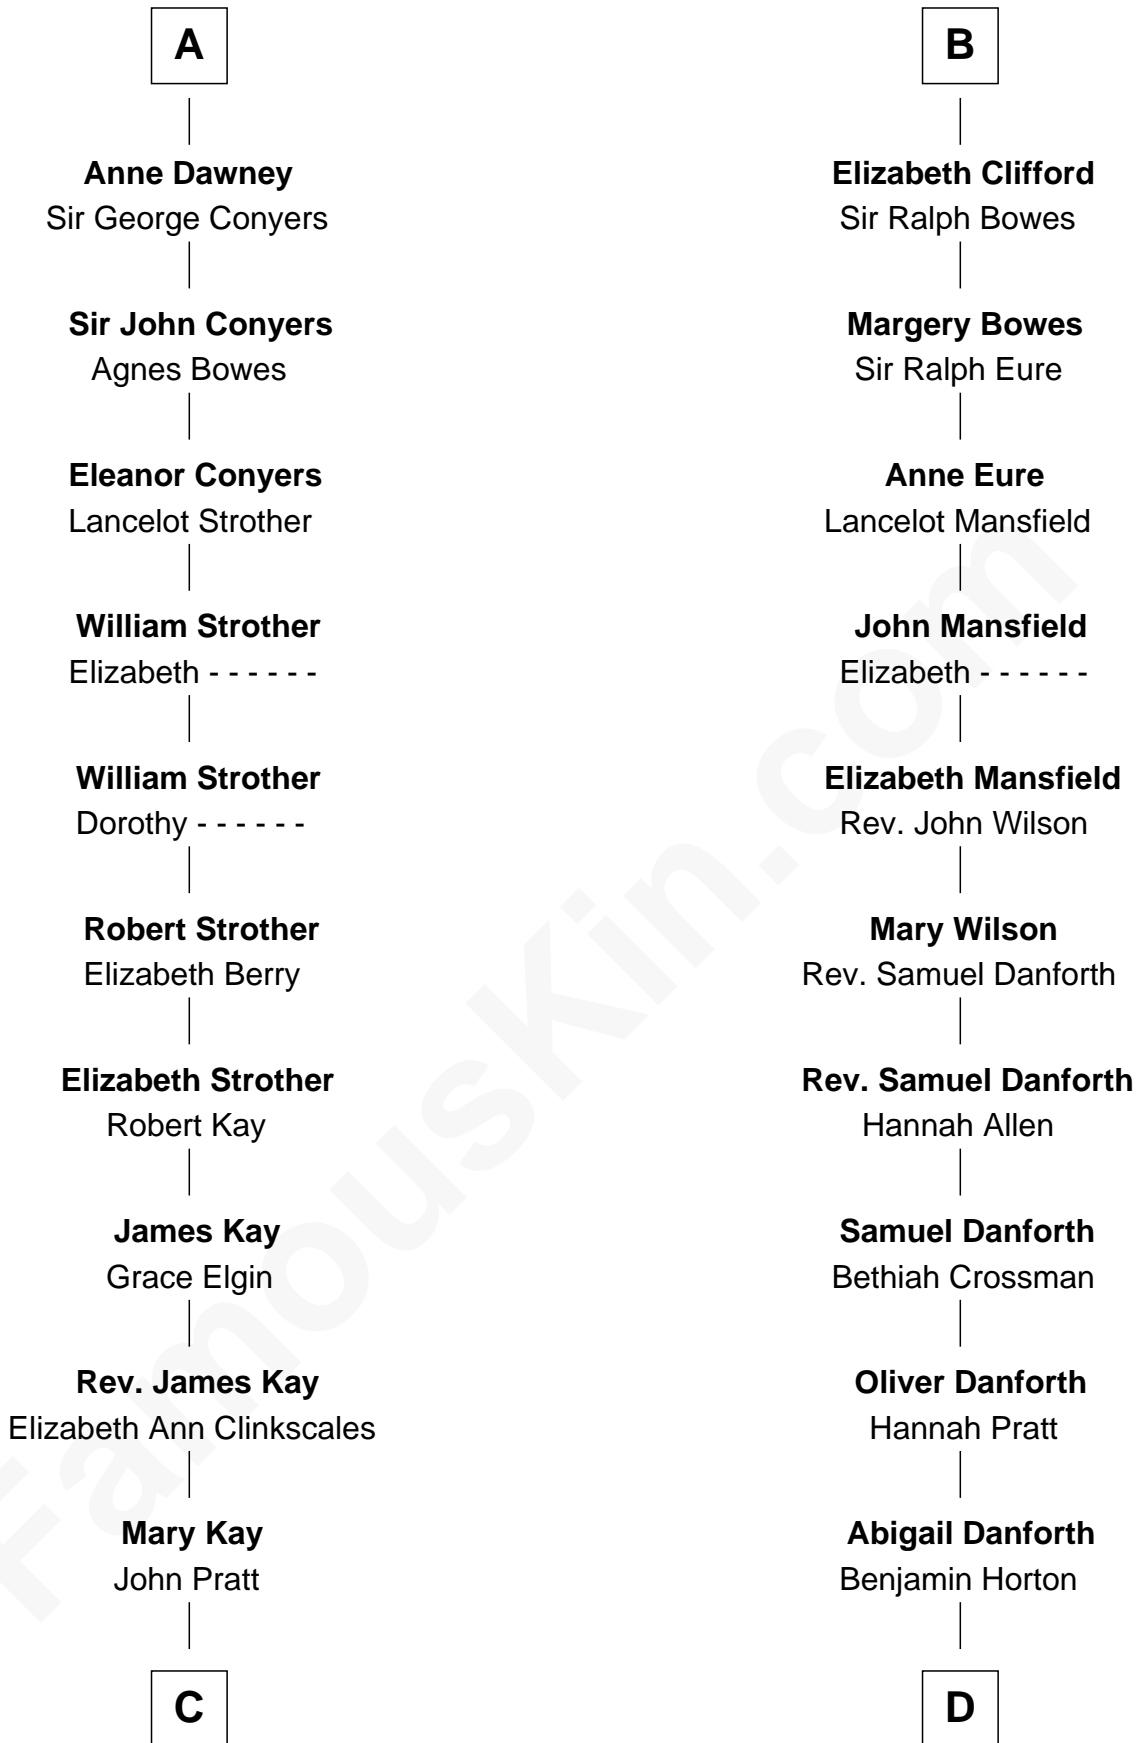

FamousKin.com Relationship Chart of

Jimmy Carter
39th U.S. President

20th cousin of

E. C. Segar
Cartoonist (Popeye creator)

E. C. Segar photo by [U. S. War Stamp Council](#)