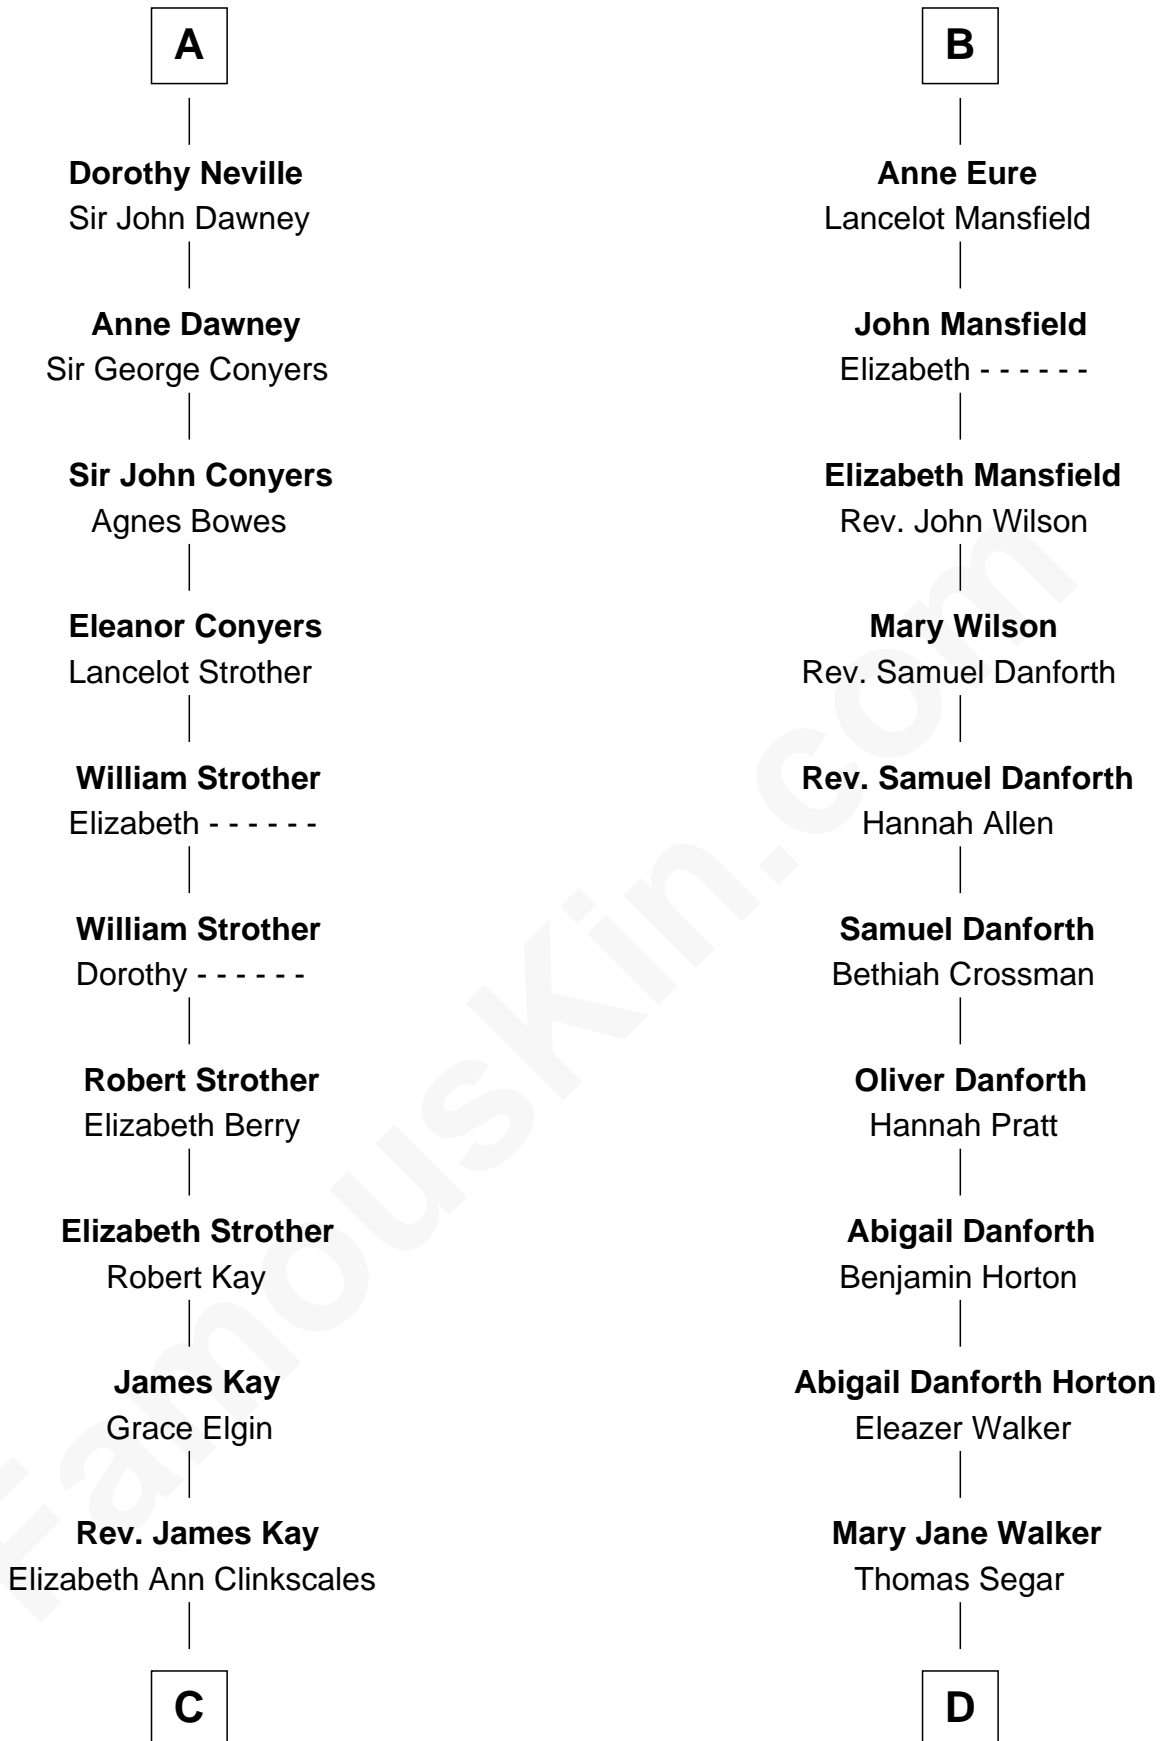

FamousKin.com Relationship Chart of

Jimmy Carter

39th U.S. President

18th cousin 3 times removed of

E. C. Segar

Cartoonist (Popeye creator)

E. C. Segar photo by [U. S. War Stamp Council](#)