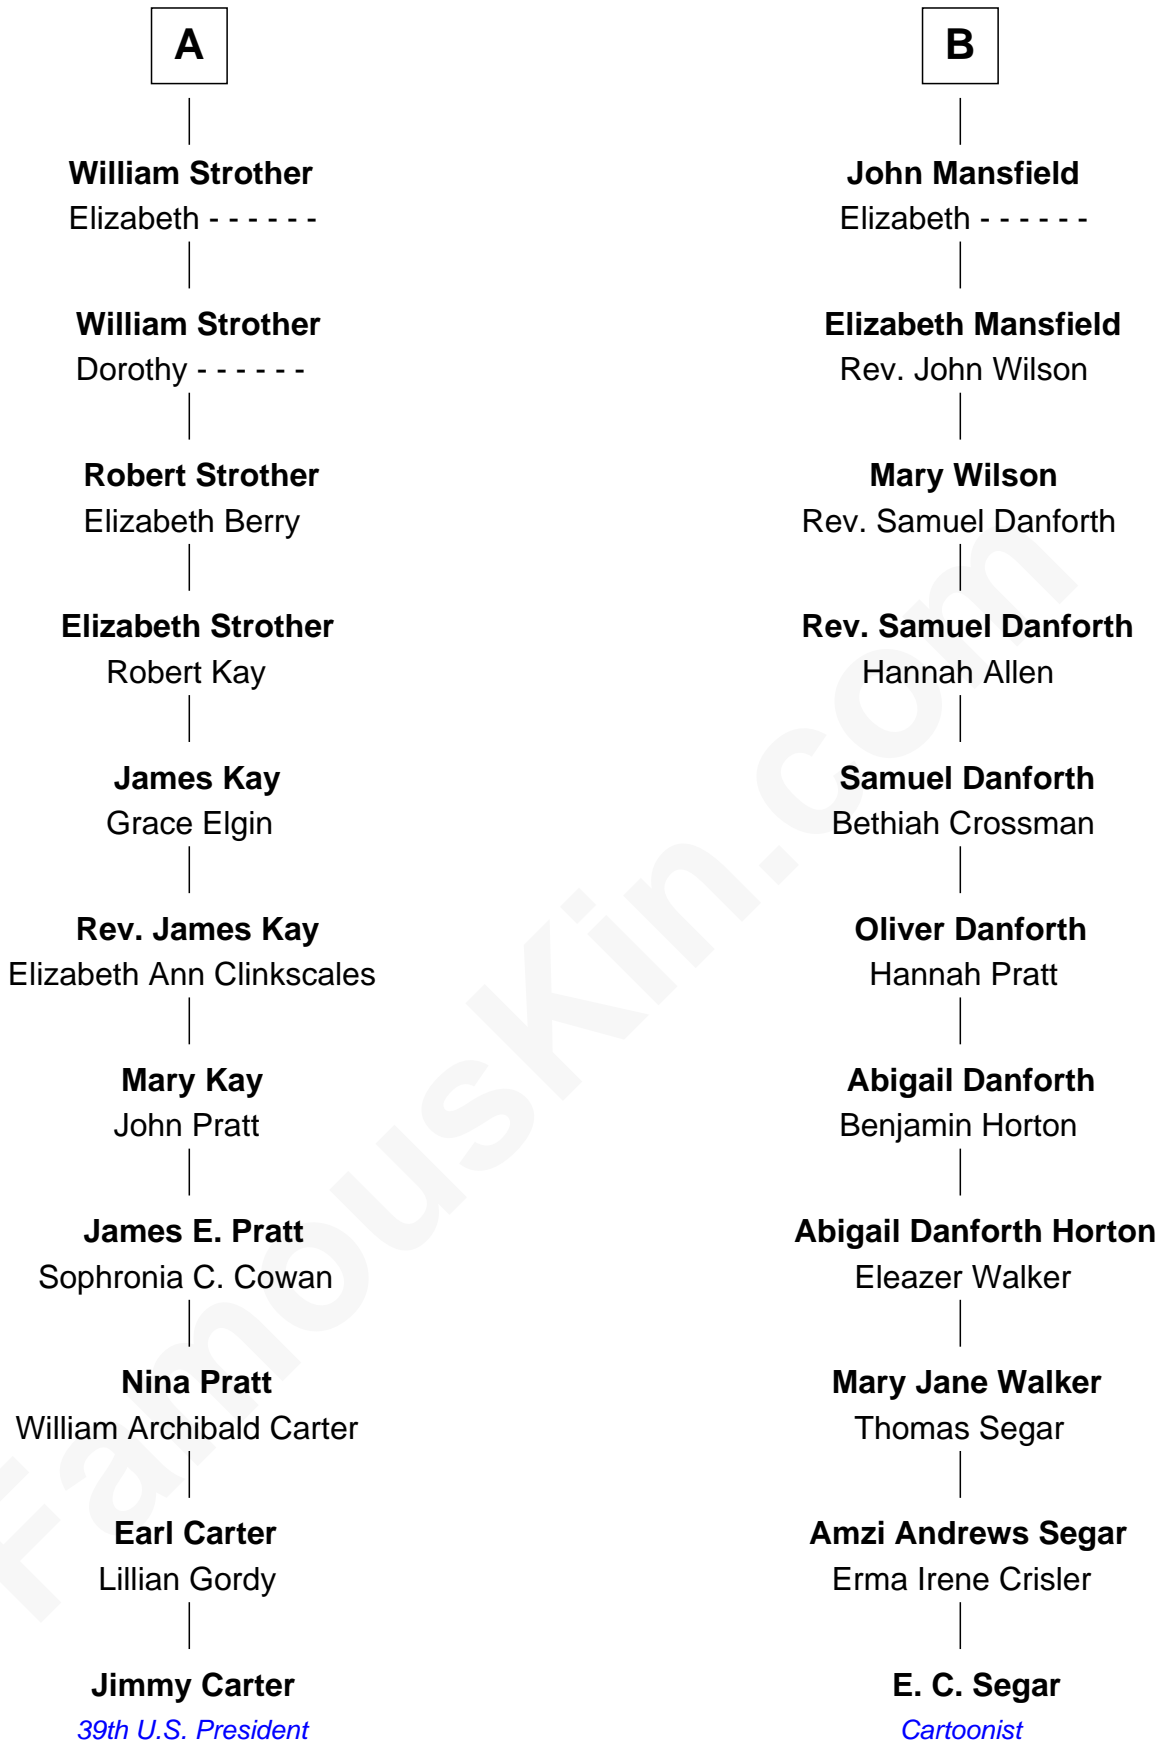

FamousKin.com Relationship Chart of

Jimmy Carter
39th U.S. President

17th cousin of

E. C. Segar
Cartoonist (Popeye creator)

E. C. Segar photo by [U. S. War Stamp Council](#)