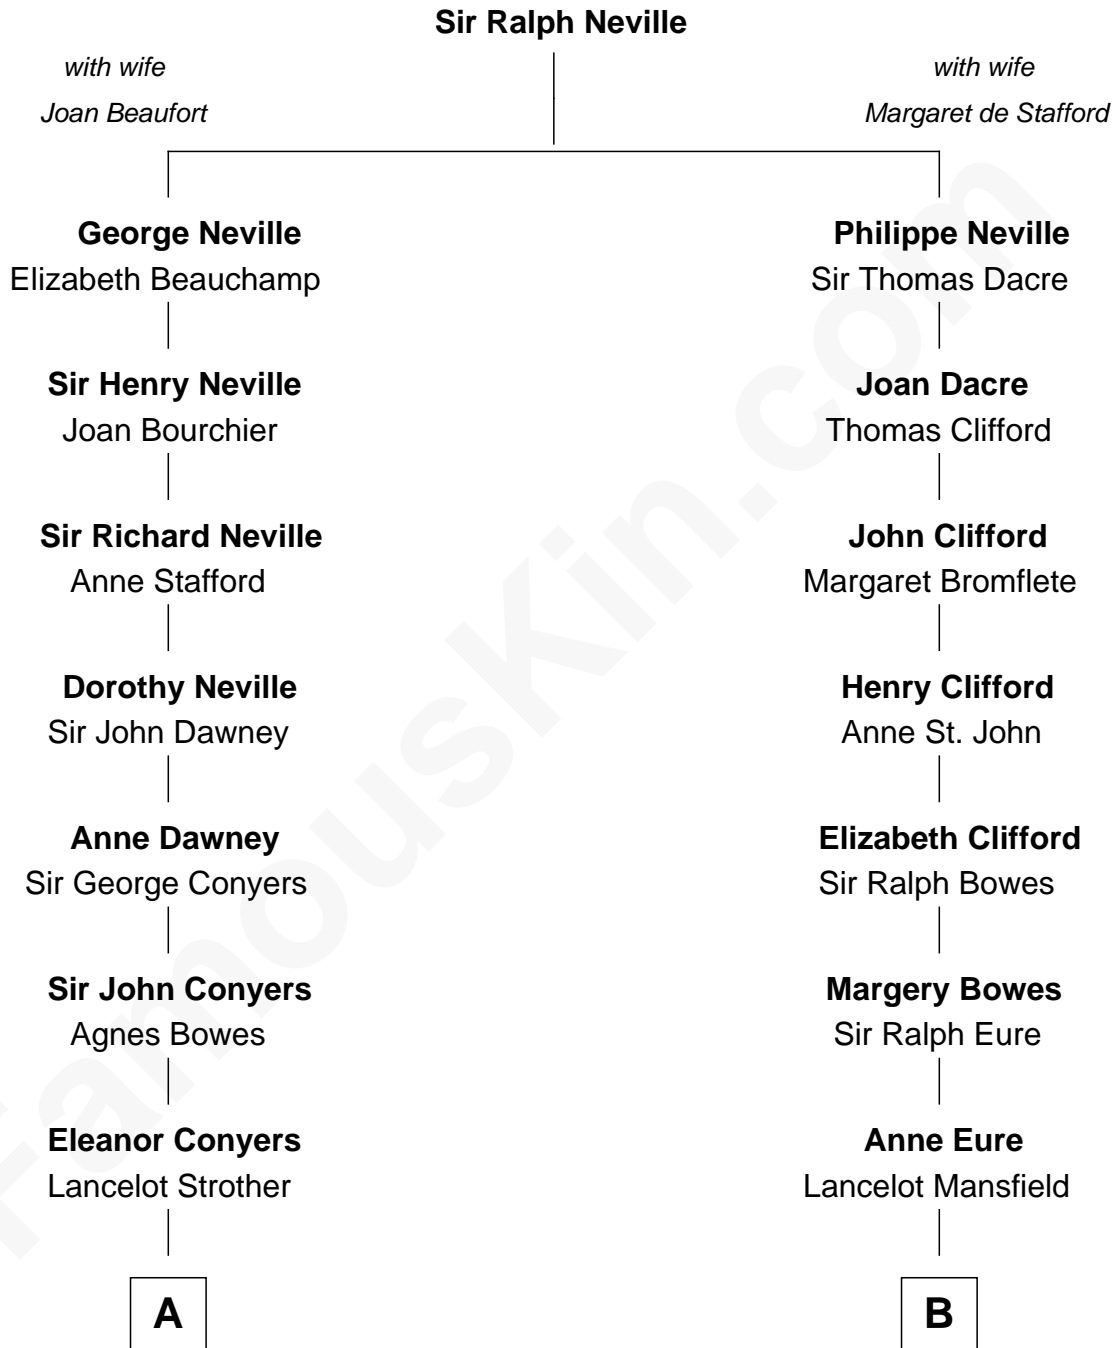

FamousKin.com Relationship Chart of

Jimmy Carter
39th U.S. President

17th cousin of

E. C. Segar
Cartoonist (Popeye creator)

E. C. Segar photo by [U. S. War Stamp Council](#)