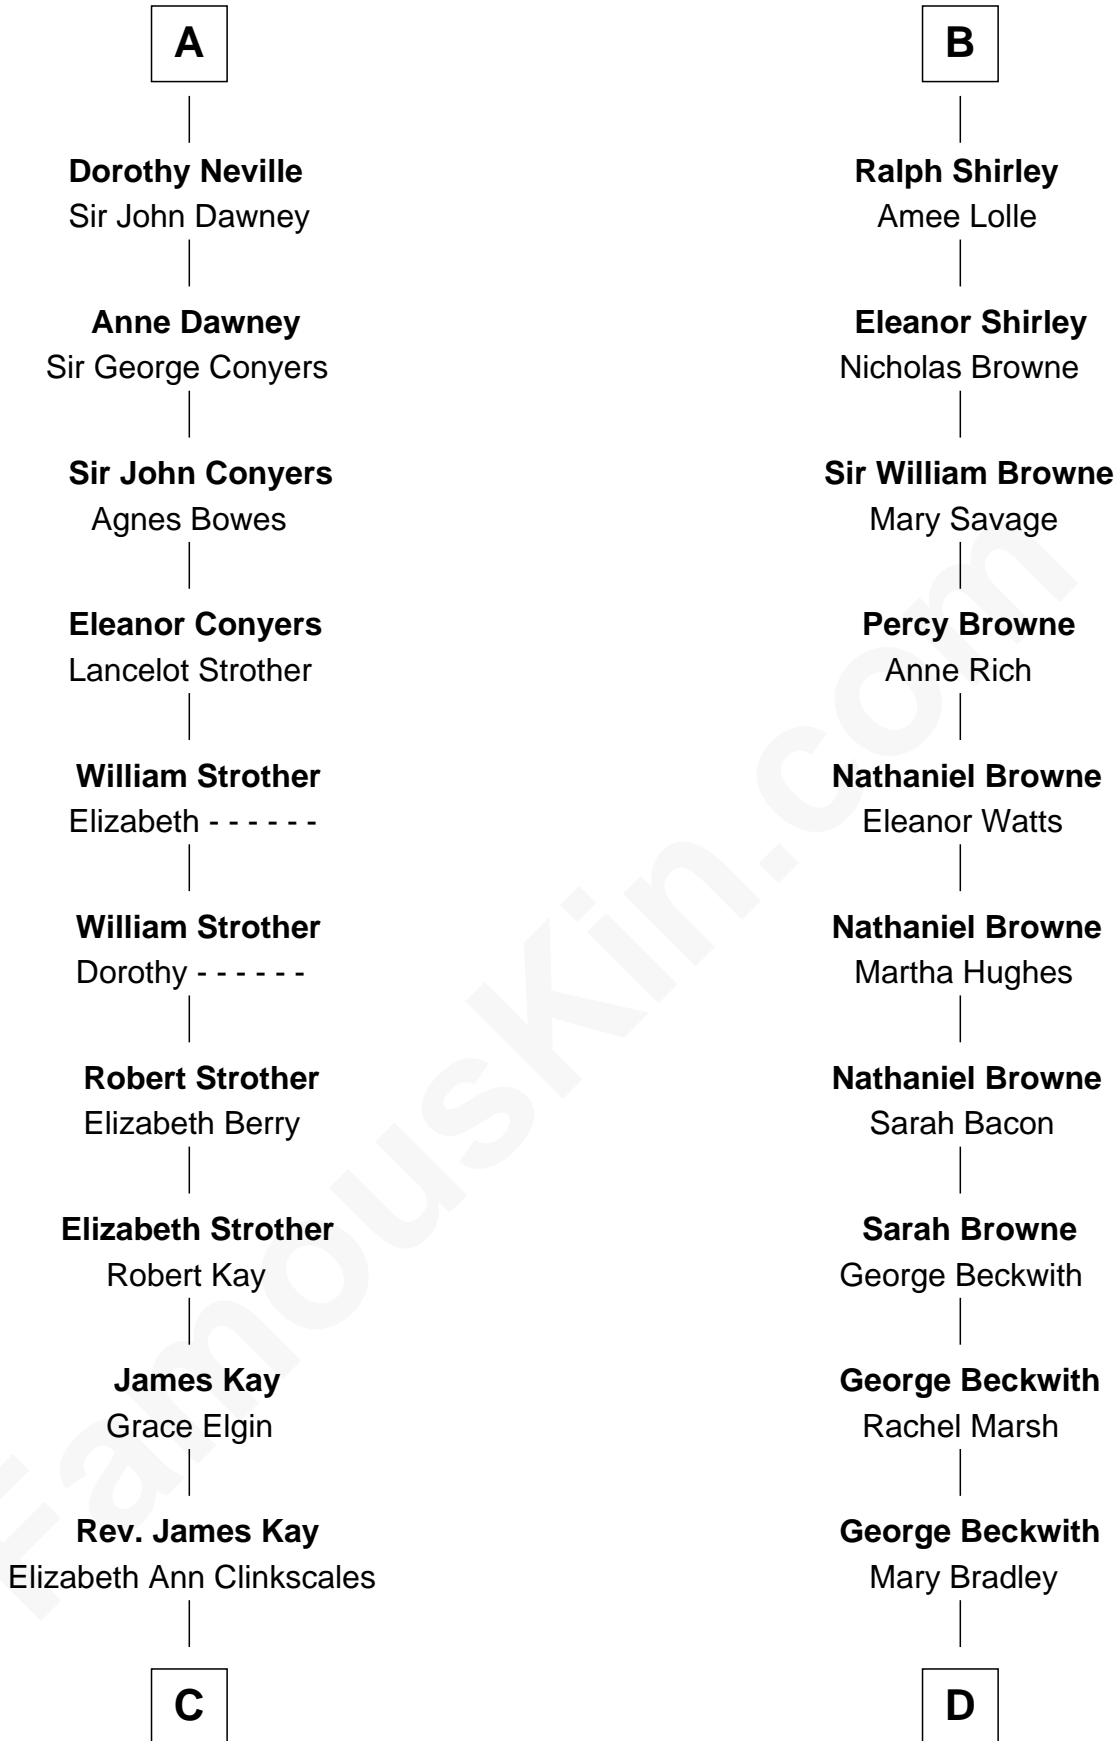

FamousKin.com Relationship Chart of

Jimmy Carter

39th U.S. President

18th cousin 3 times removed of

William Henry Moore

Co-Founder, U.S. Steel and Nabisco

Bartholomew de Badlesmere

Margaret de Clare

Elizabeth de Badlesmere

Sir William de Bohun

Humphrey de Bohun

Joan Fitzalan

Eleanor de Bohun

Sir Thomas Plantagenet

Anne Plantagenet

Sir William Bouchier

Sir William de Ros

Maud de Roos

John de Welles

Margery de Welles

Stephen le Scrope

Maude le Scrope

Sir Baldwin Freville

Margaret Freville

Sir Hugh Willoughby

Eleanor Willoughby

John Shirley

Robert Shirley

B

C

Mary Kay
John Pratt

James E. Pratt
Sophronia C. Cowan