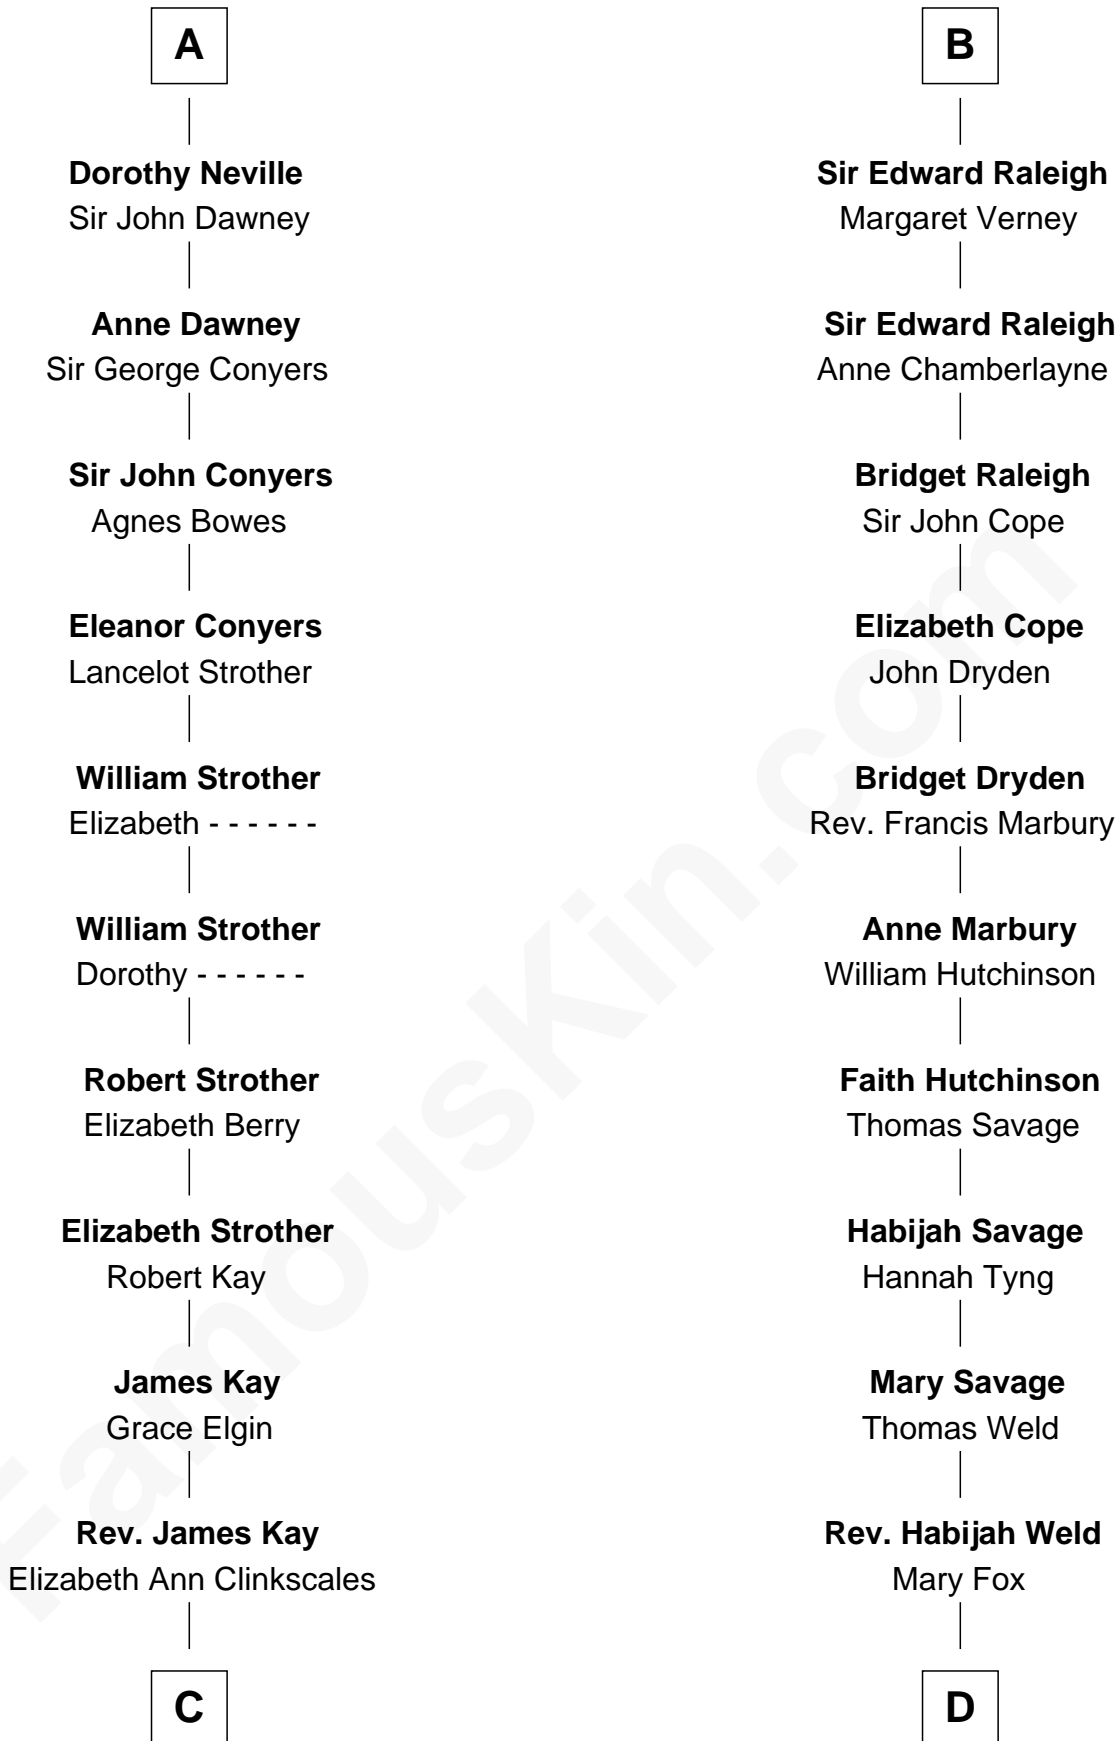

FamousKin.com Relationship Chart of

Jimmy Carter

39th U.S. President

20th cousin 1 time removed of

Melville Fuller

8th Chief Justice of the U.S. Supreme Court

C

Mary Kay
John Pratt

James E. Pratt
Sophronia C. Cowan

Nina Pratt
William Archibald Carter

Earl Carter
Lillian Gordy

Jimmy Carter
39th U.S. President

D

Hannah Weld
Rev. Caleb Fuller

Henry Weld Fuller
Esther Gould

Frederick Augustus Fuller
Catherine Martin Weston