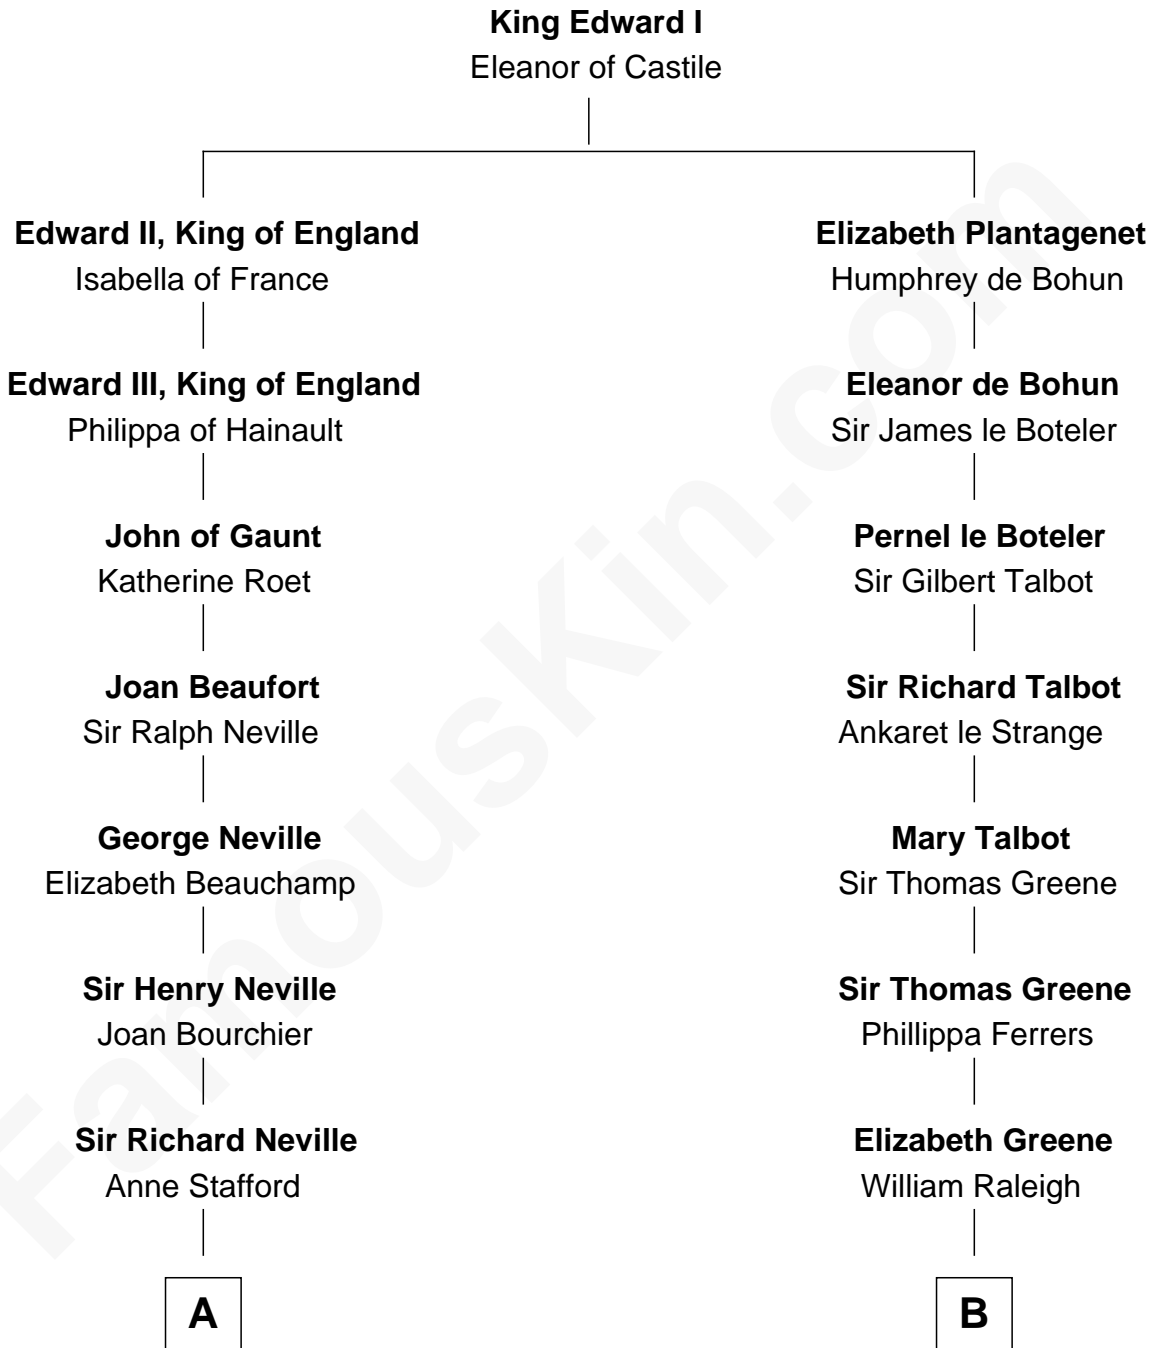

FamousKin.com Relationship Chart of

Jimmy Carter

39th U.S. President

20th cousin 1 time removed of

Melville Fuller

8th Chief Justice of the U.S. Supreme Court

C

Mary Kay
John Pratt

James E. Pratt
Sophronia C. Cowan

Nina Pratt
William Archibald Carter

Earl Carter
Lillian Gordy

Jimmy Carter
39th U.S. President

D

Hannah Weld
Rev. Caleb Fuller

Henry Weld Fuller
Esther Gould

Frederick Augustus Fuller
Catherine Martin Weston