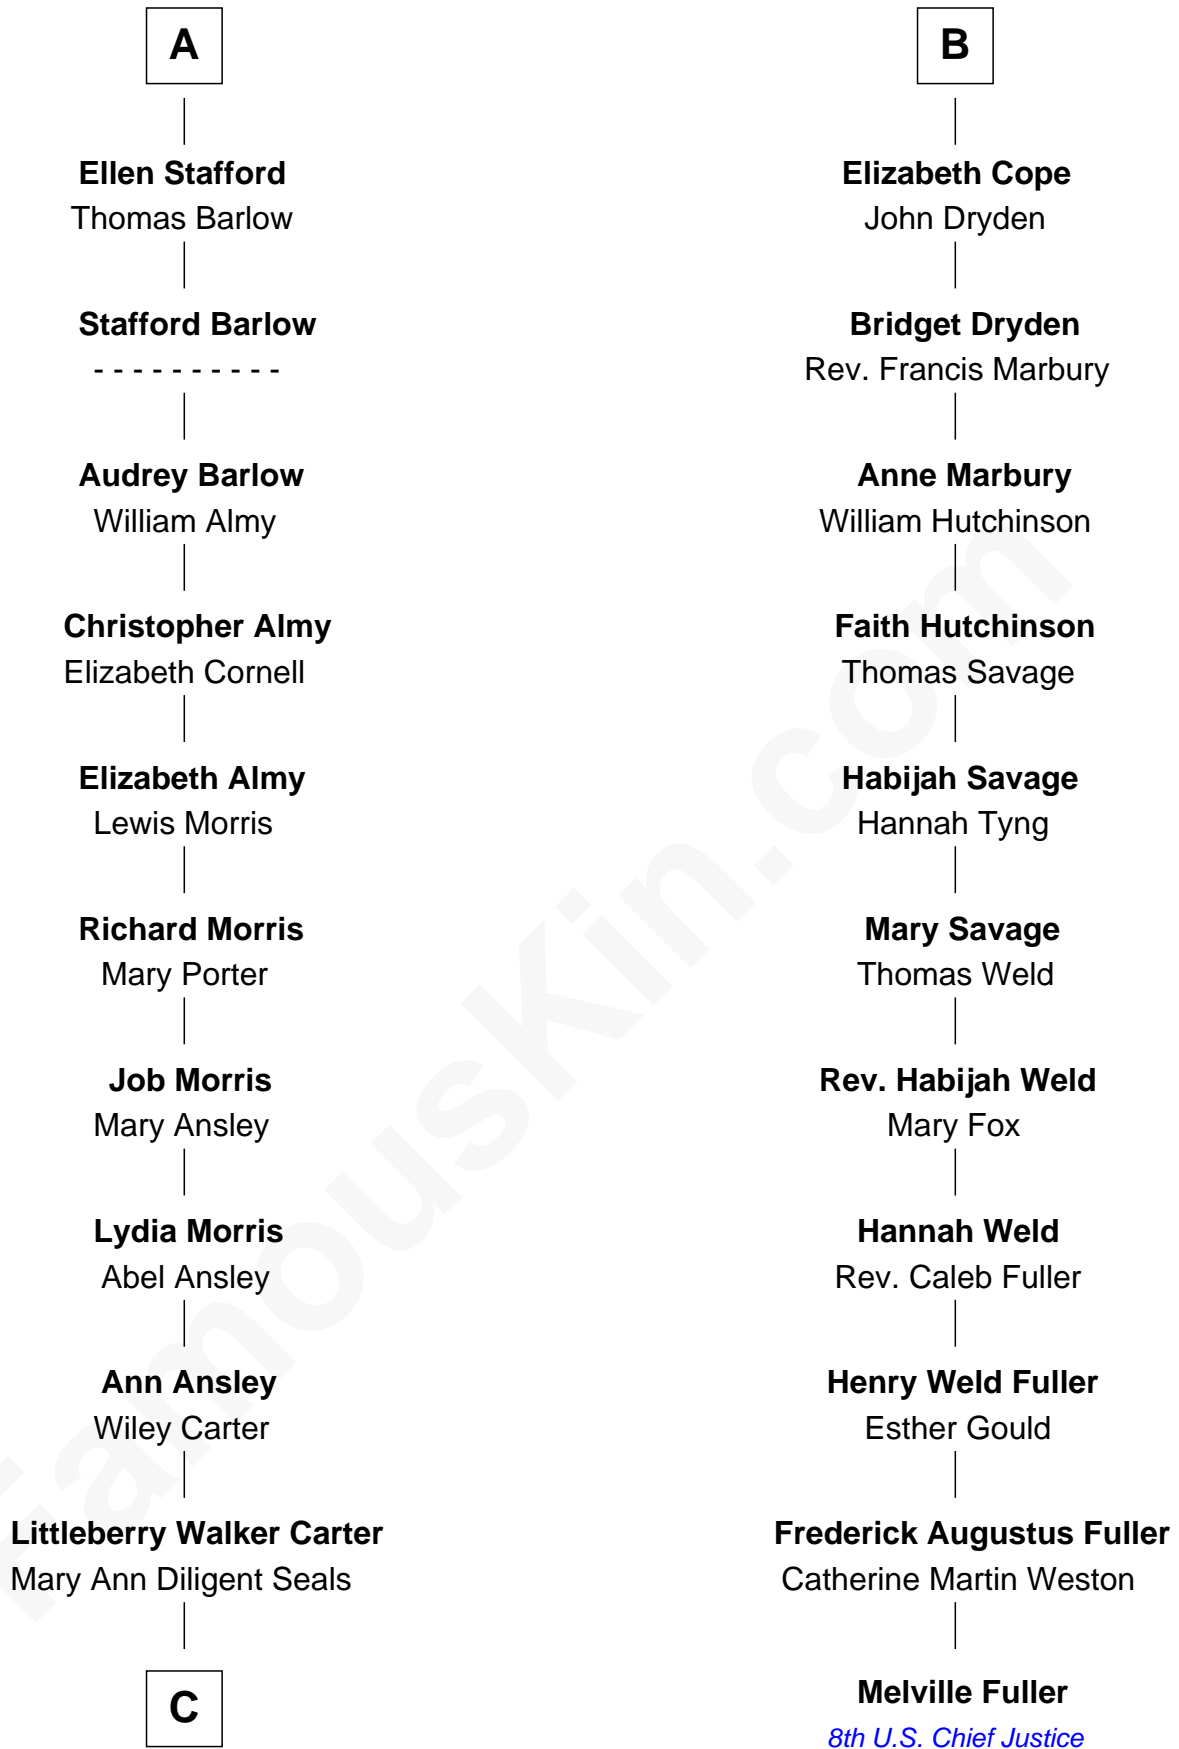

FamousKin.com Relationship Chart of

Jimmy Carter

39th U.S. President

17th cousin 2 times removed of

Melville Fuller

8th Chief Justice of the U.S. Supreme Court

C

William Archibald Carter

Nina Pratt

Earl Carter

Lillian Gordy

Jimmy Carter

39th U.S. President

FamousKin.com