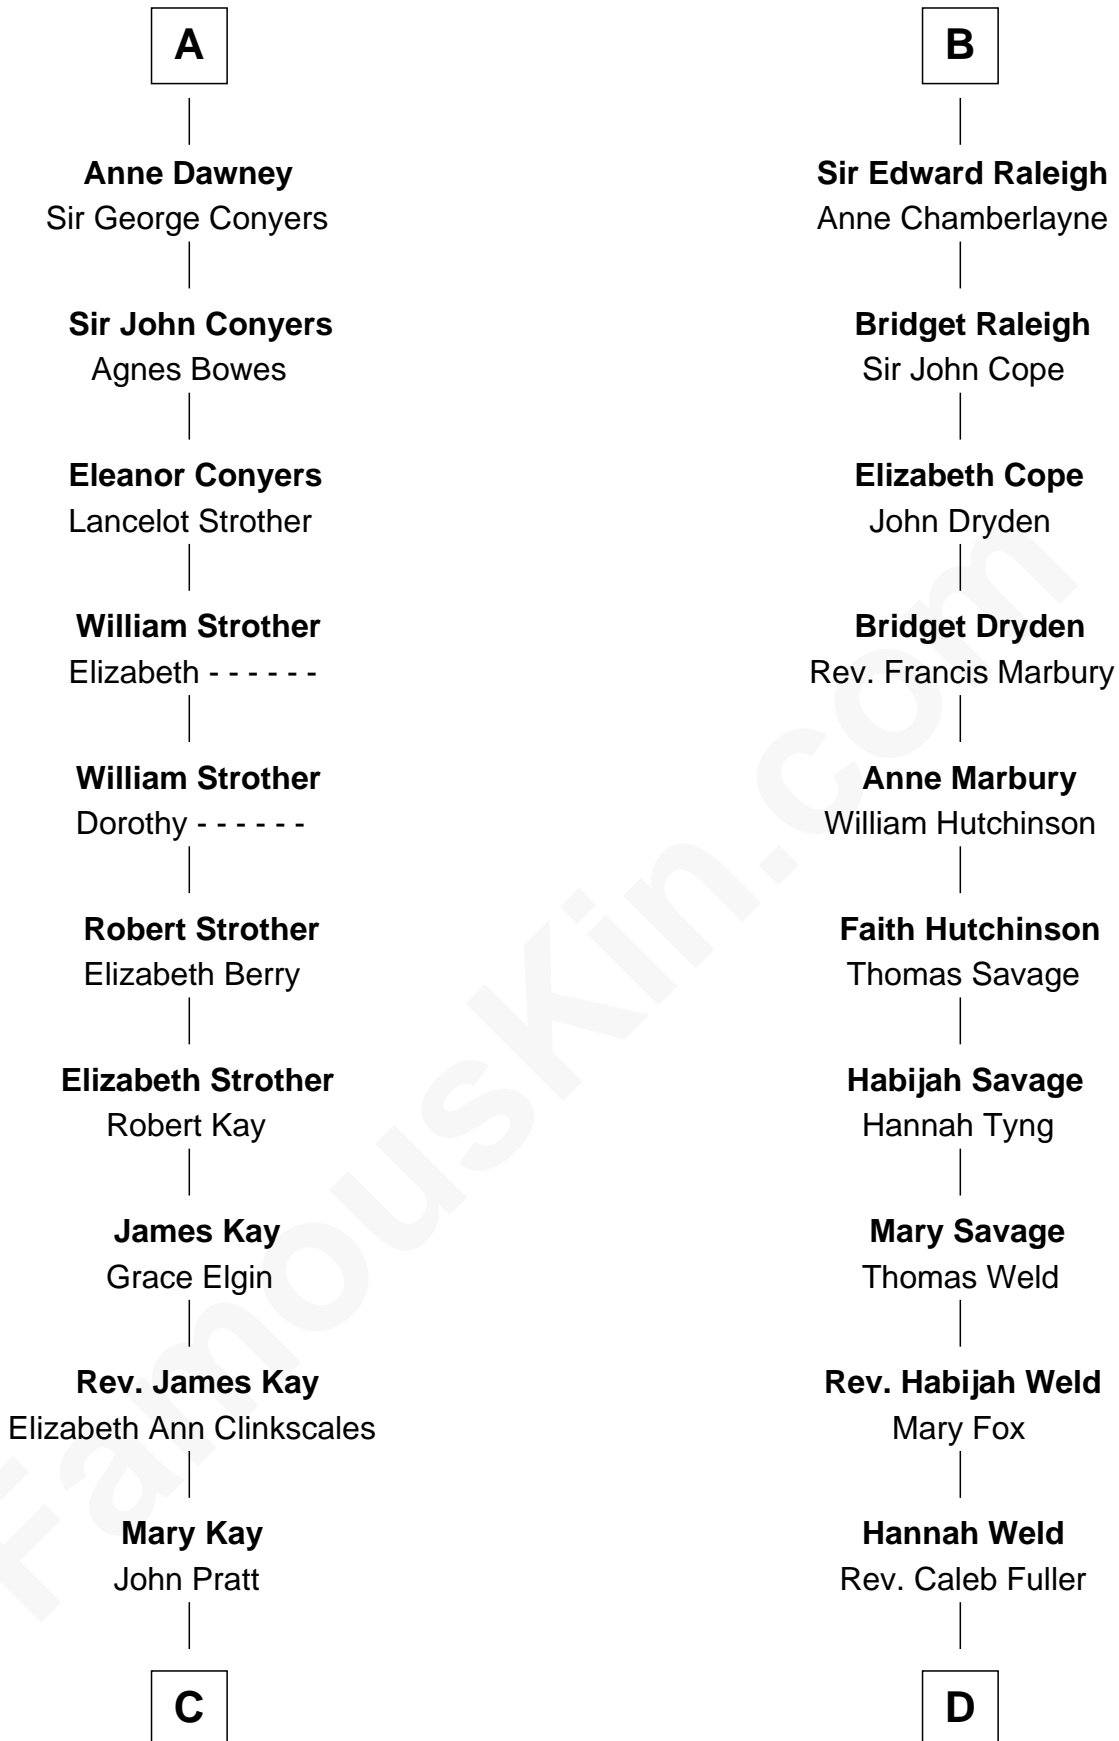

FamousKin.com Relationship Chart of

Jimmy Carter

39th U.S. President

19th cousin 1 time removed of

Melville Fuller

8th Chief Justice of the U.S. Supreme Court

Sir Hugh I de Audley

Iseult de Mortimer

A

Hugh de Audley
Margaret de Clare

Margaret de Audley
Ralph de Stafford

Elizabeth de Stafford
John de Ferrers

Robert de Ferrers
Margaret Despencer

Phillippa Ferrers
Sir Thomas Greene

Elizabeth Greene
William Raleigh

Sir Edward Raleigh
Margaret Verney

B

C

James E. Pratt
Sophronia C. Cowan

Nina Pratt
William Archibald Carter

Earl Carter
Lillian Gordy

Jimmy Carter
39th U.S. President

D