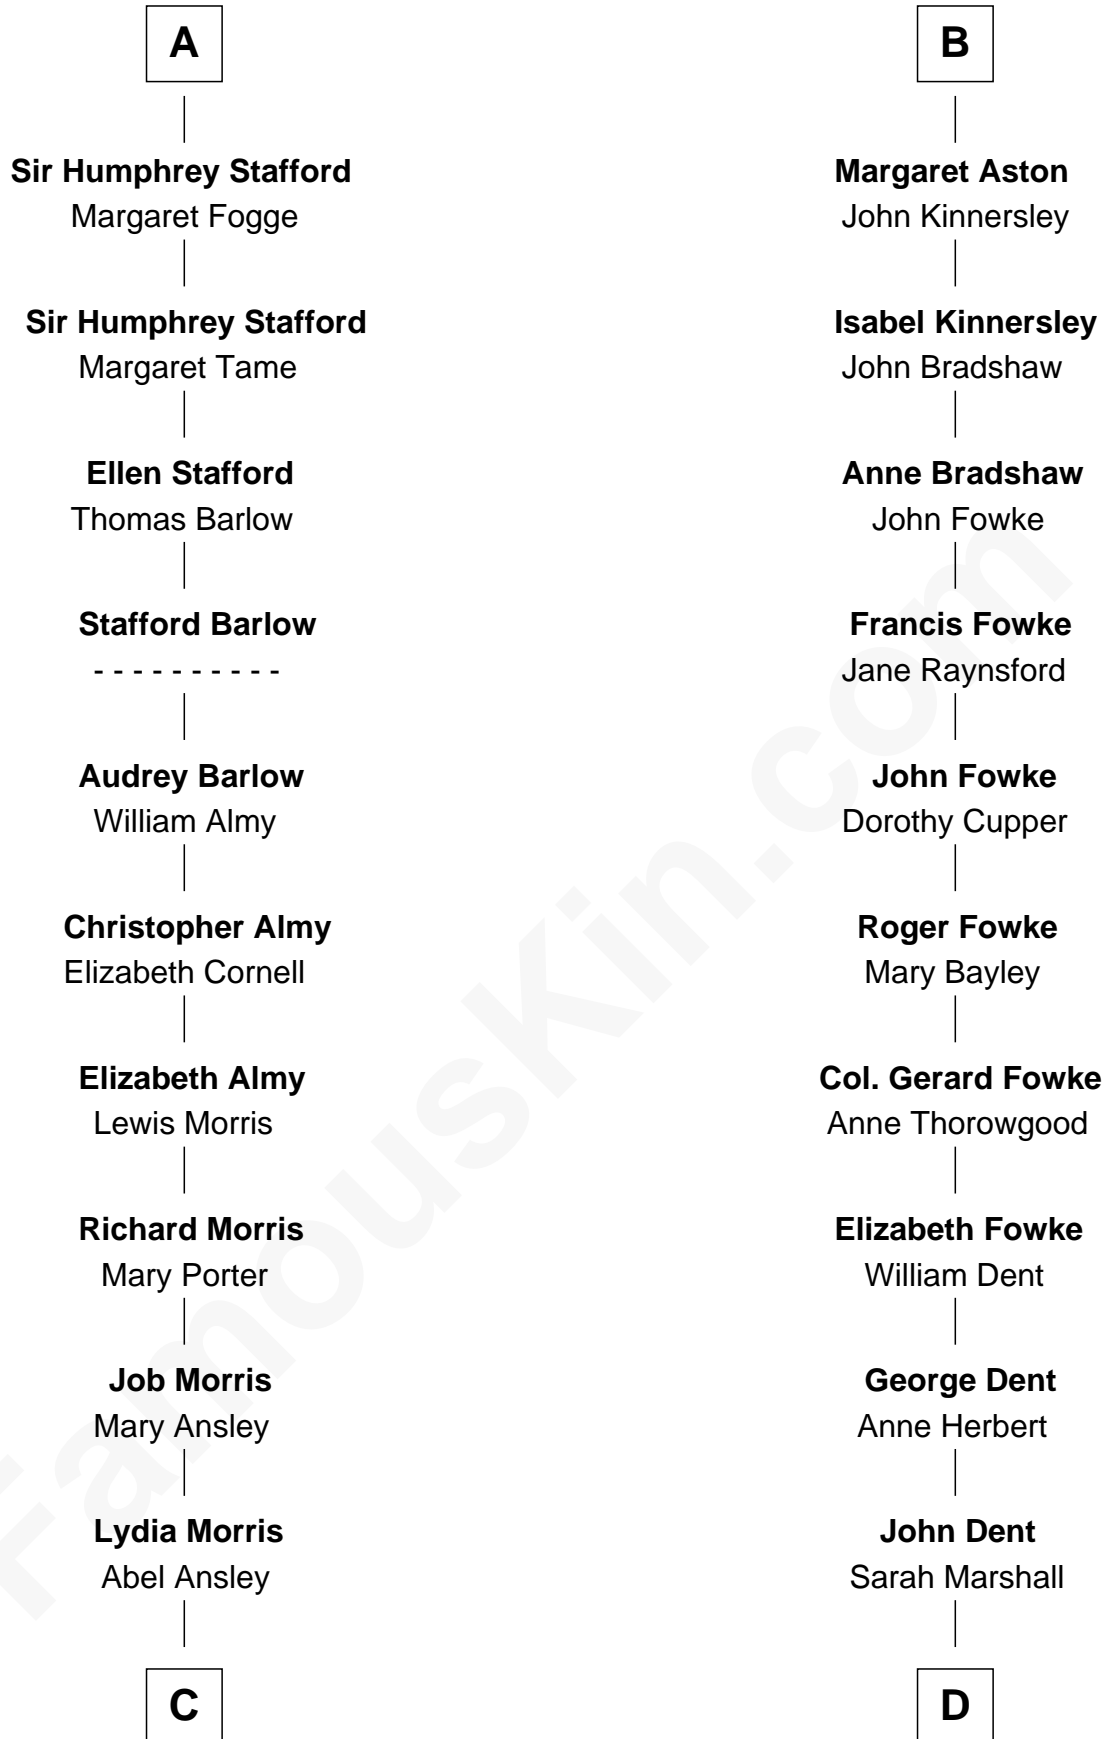

FamousKin.com Relationship Chart of

Jimmy Carter
39th U.S. President

21st cousin of

Ben Ames Williams
Novelist and Short Story Author

C

Ann Ansley
Wiley Carter

Littleberry Walker Carter
Mary Ann Diligent Seals

William Archibald Carter
Nina Pratt

Earl Carter
Lillian Gordy

Jimmy Carter
39th U.S. President

D

Thomas Marshall Dent
Anne Magruder

Mary Anna Dent
James Longstreet

Sarah Jane Longstreet
Charles Bingley Ames