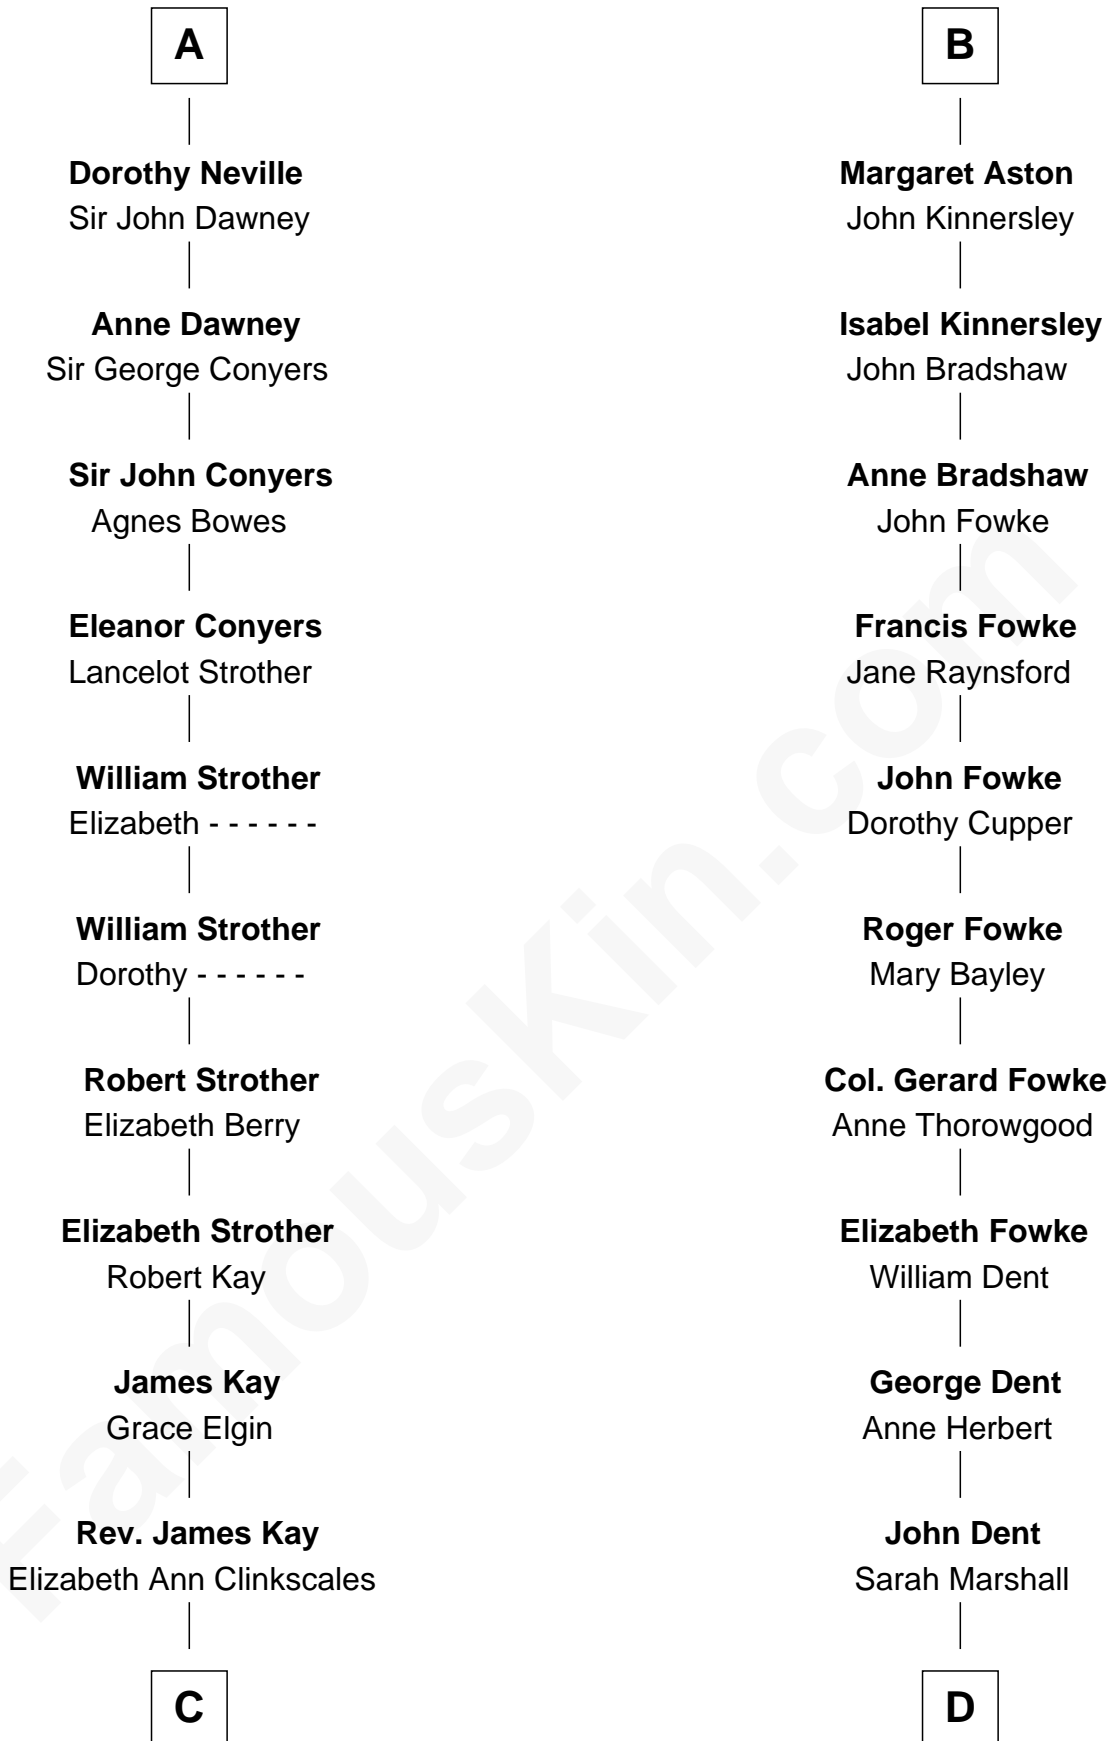

FamousKin.com Relationship Chart of

Jimmy Carter
39th U.S. President

21st cousin of

Ben Ames Williams
Novelist and Short Story Author

C

Mary Kay
John Pratt

James E. Pratt
Sophronia C. Cowan

Nina Pratt
William Archibald Carter

Earl Carter
Lillian Gordy

Jimmy Carter
39th U.S. President

D

Thomas Marshall Dent
Anne Magruder

Mary Anna Dent
James Longstreet

Sarah Jane Longstreet
Charles Bingley Ames

Sarah Marshall Ames
Daniel Webster Williams