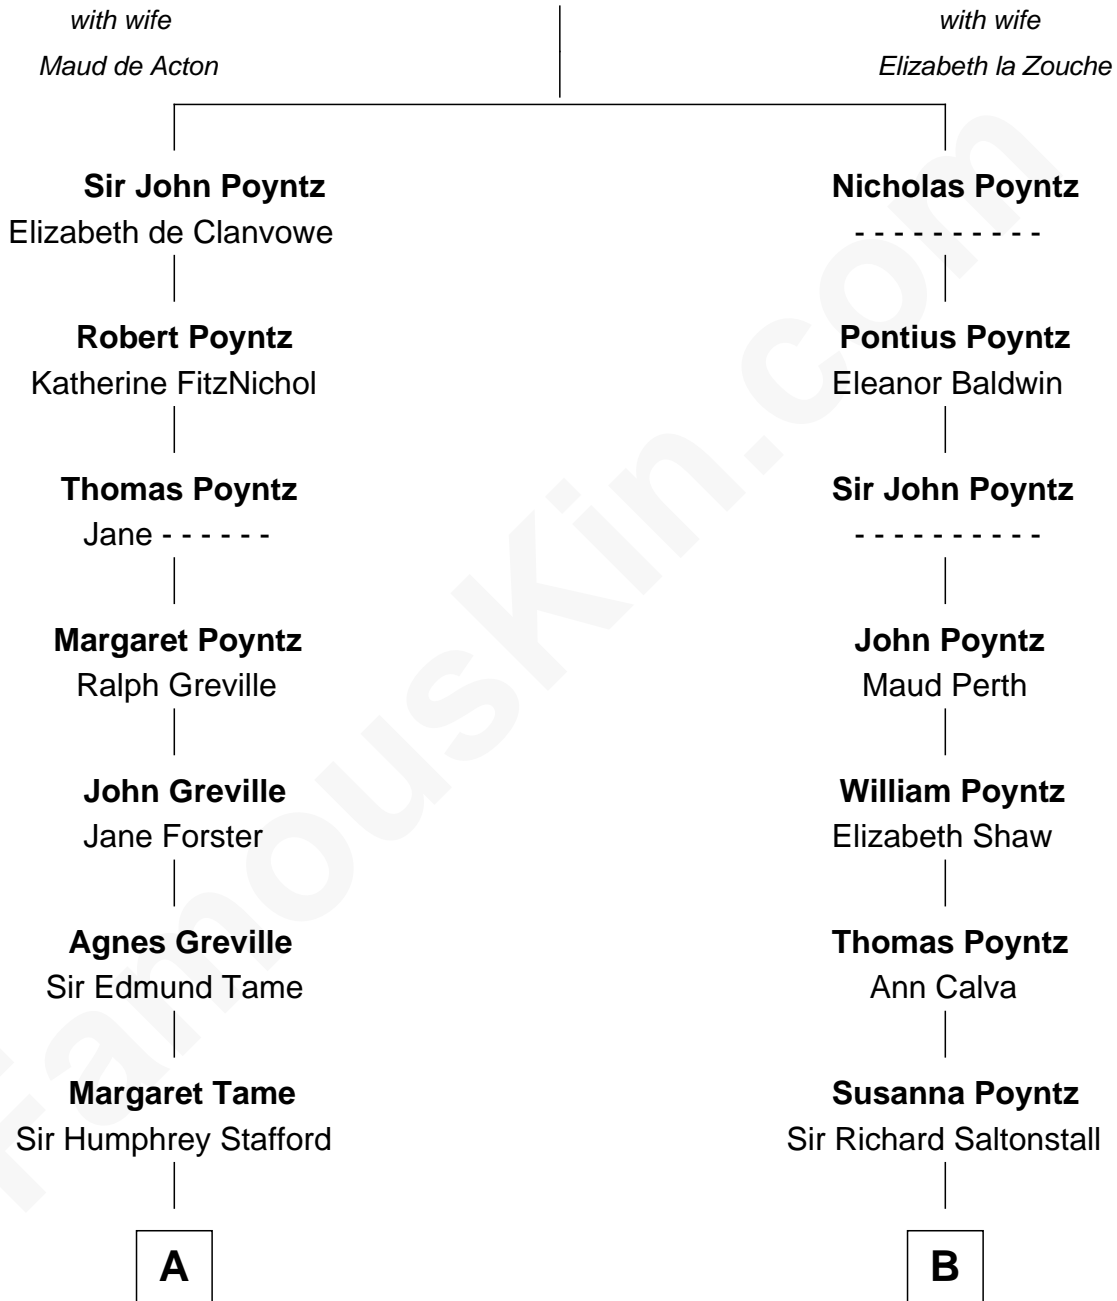

FamousKin.com Relationship Chart of

Jimmy Carter
39th U.S. President

19th cousin of

Truman Capote
Author of *In Cold Blood*

Sir Nicholas Poyntz

C

William Archibald Carter

Nina Pratt

Earl Carter

Lillian Gordy

Jimmy Carter

39th U.S. President

D

Mabel Knox

Archulus Persons

Archulus Persons