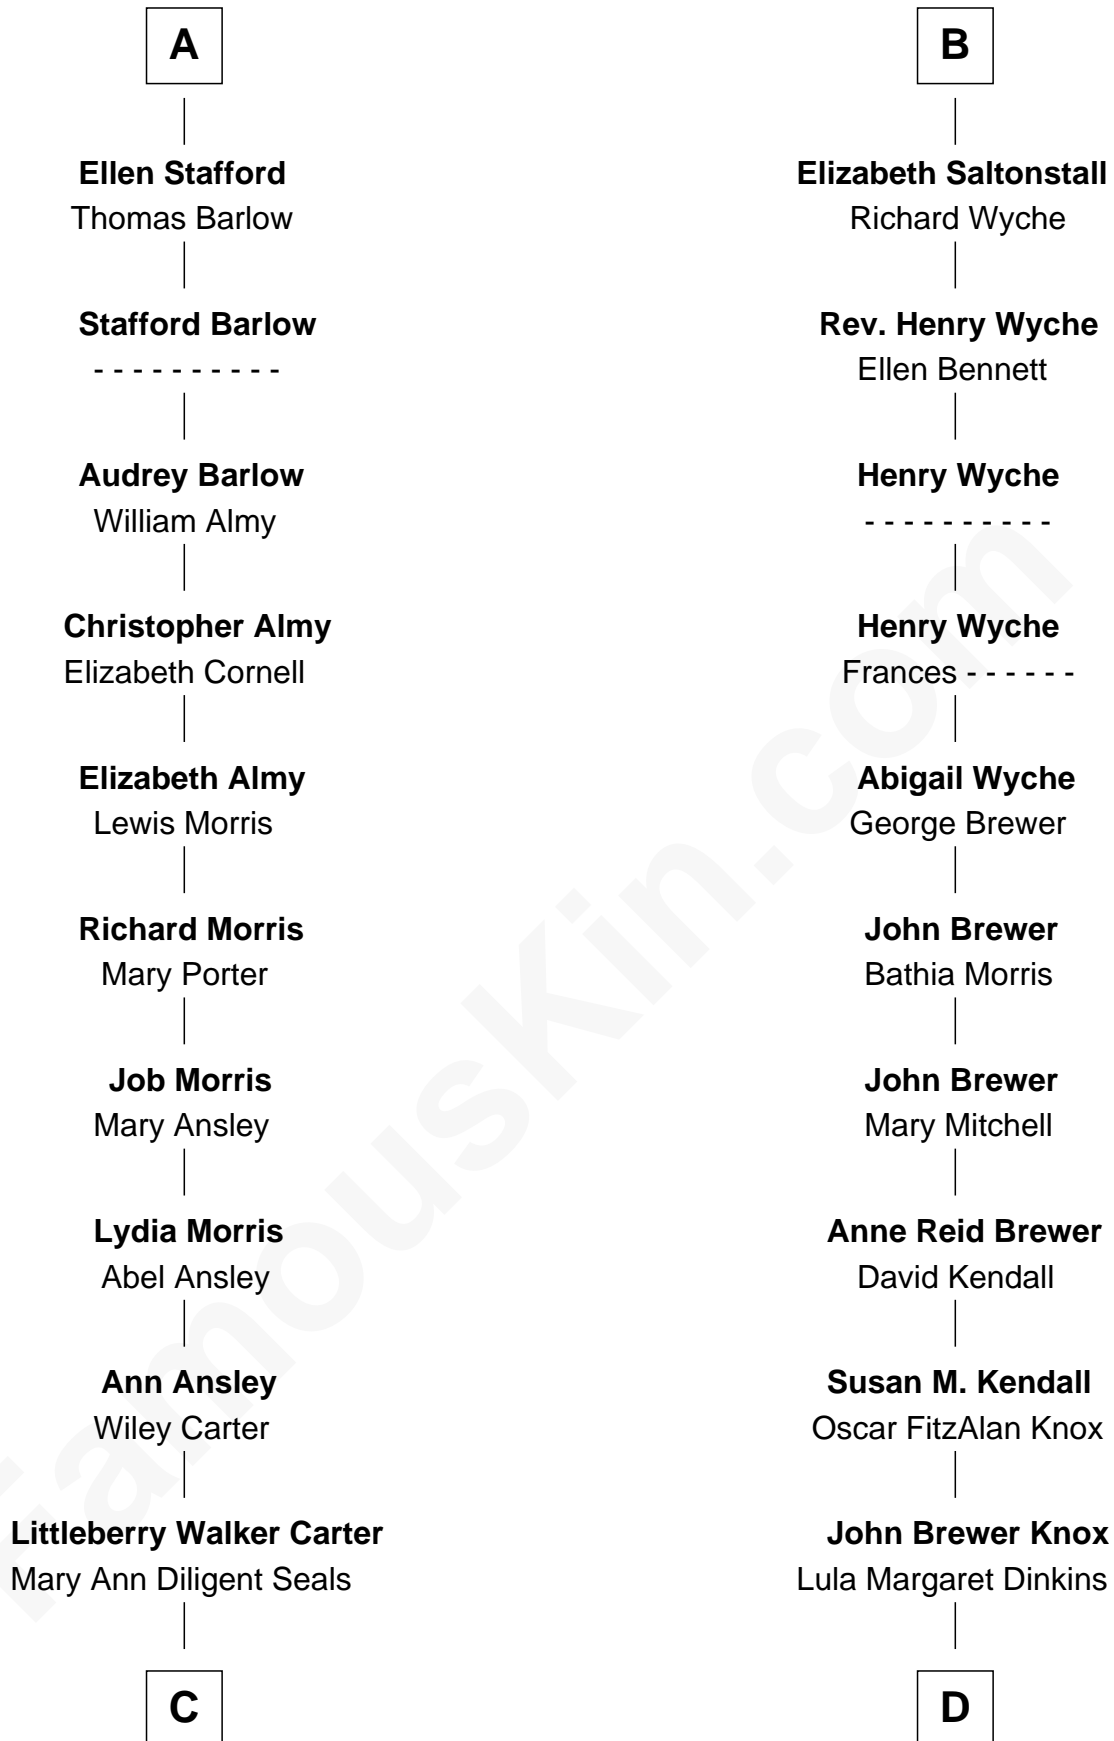

FamousKin.com Relationship Chart of

Jimmy Carter
39th U.S. President

19th cousin of

Truman Capote
Author of *In Cold Blood*

Sir Nicholas Poyntz

C

William Archibald Carter

Nina Pratt

Earl Carter

Lillian Gordy

Jimmy Carter

39th U.S. President

D

Mabel Knox

Archulus Persons

Archulus Persons